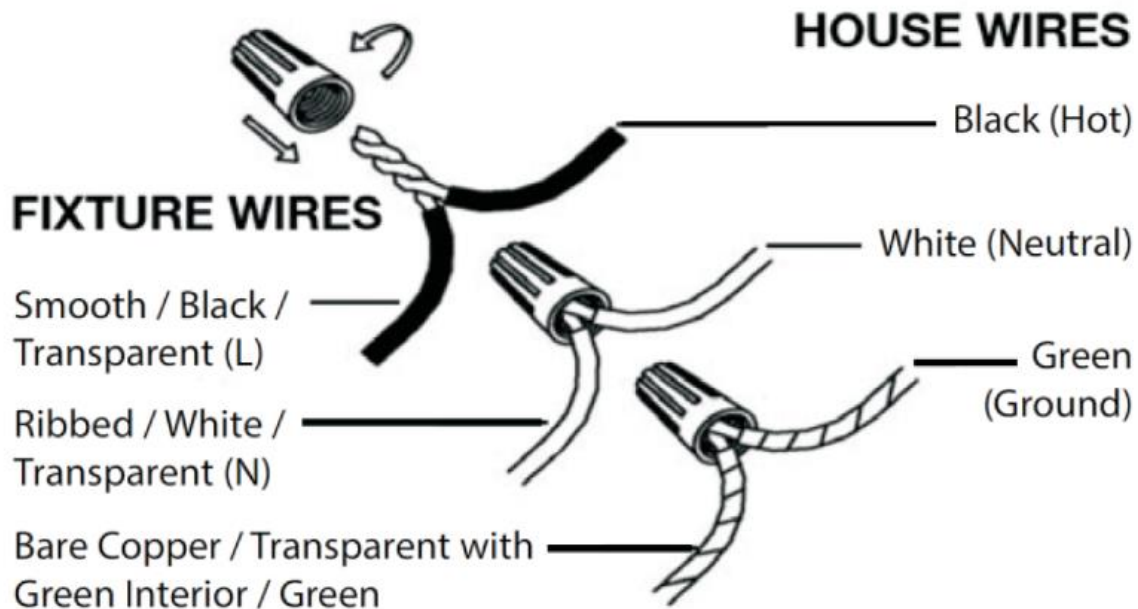

Wattage: 108W

Voltage: 120V

Approved Location: Dry Location only

Safety Certification: cETL

Wire Connections

ATTENTION

FIXTURE INSTALLATION MUST BE DONE BY A LICENSED ELECTRICIAN

SHUT OFF POWER SUPPLY AT FUSE OR CIRCUIT BREAKER

USE ONLY THE SPECIFIED BULBS & DO NOT EXCEED THE MAXIMUM WATTAGE

Use standard wire connectors to make all wire connections.

Twist connectors until wires are tightly joined together.

Wrap each connection with approved electrical tape and carefully stuff all the connected wires into outlet box.