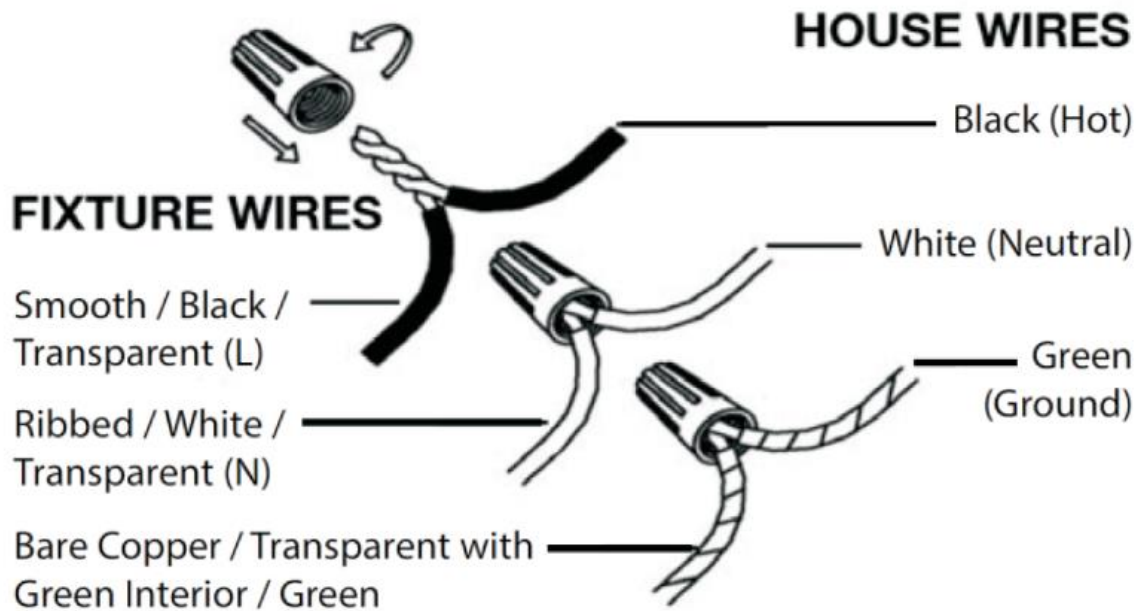

Wire Connections

ATTENTION

FIXTURE INSTALLATION MUST BE DONE BY A LICENSED ELECTRICIAN

SHUT OFF POWER SUPPLY AT FUSE OR CIRCUIT BREAKER

USE ONLY THE SPECIFIED BULBS & DO NOT EXCEED THE MAXIMUM WATTAGE

Use standard wire connectors to make all wire connections.

Twist connectors until wires are tightly joined together.

Wrap each connection with approved electrical tape and carefully stuff all the connected wires into outlet box.