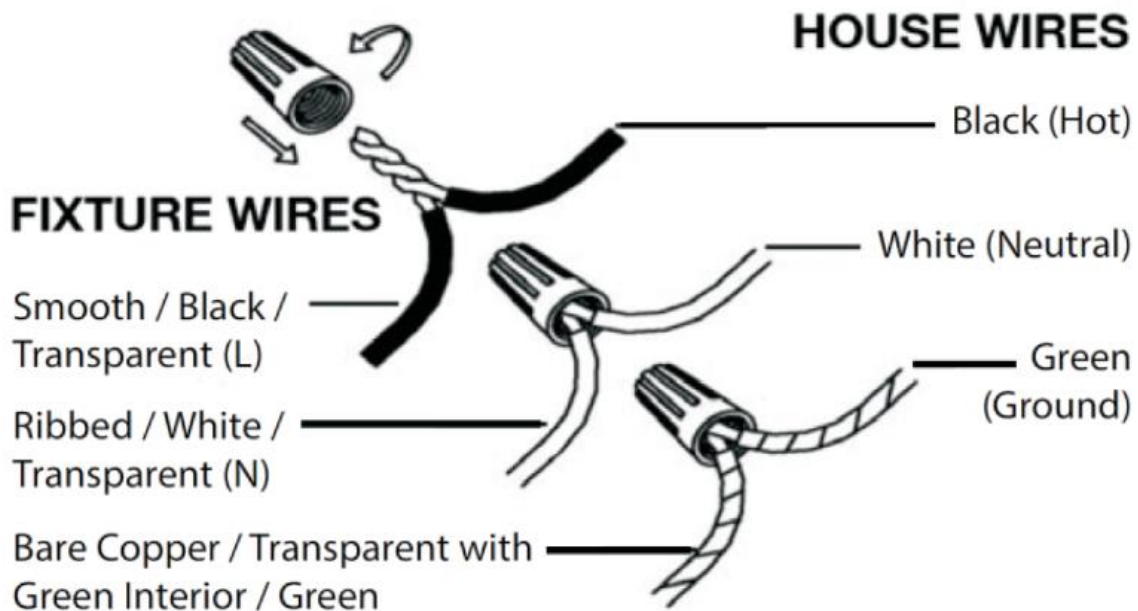

Wire Connections

ATTENTION

FIXTURE INSTALLATION MUST BE DONE BY A LICENSED ELECTRICIAN

SHUT OFF POWER SUPPLY AT FUSE OR CIRCUIT BREAKER

USE ONLY THE SPECIFIED BULBS & DO NOT EXCEED THE MAXIMUM WATTAGE

Use standard wire connectors to make all wire connections.

Twist connectors until wires are tightly joined together.

Wrap each connection with approved electrical tape and carefully stuff all the connected wires into outlet box.