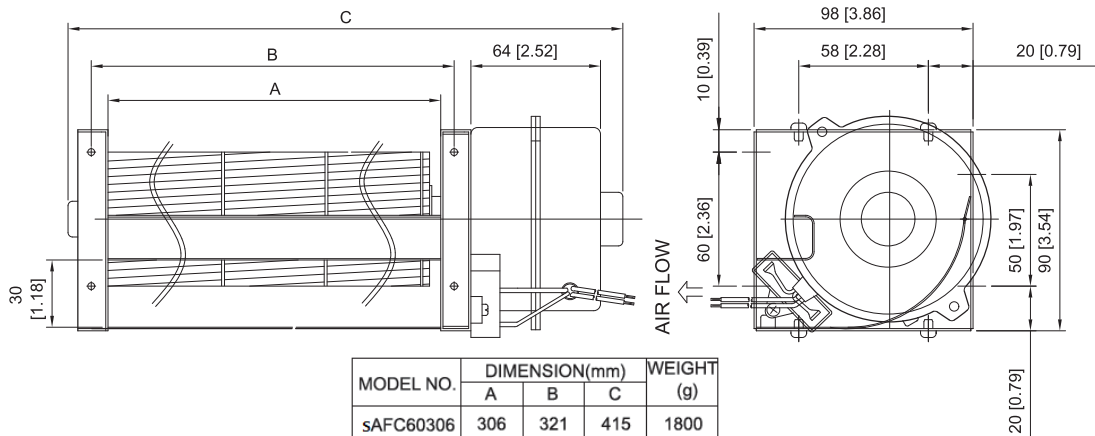

# sAFC 60

Ø60mm(Ø2.36")

HOUSING	Metal/Aluminum
IMPELLER	Aluminum, Ø60mm
BEARING	Ball
INSULATION	Class A
OPERATING TEMPERATURE	0°C to + 45°C
OPERATING VOLTAGE RANGE	85 VAC to 125 VAC for 115V Type 185 VAS to 245 VAC for 230V Type
DIELECTRIC STRENGTH	1,500 VAC for 1 second
INSULATION RESISTANCE	10M Ω min. @500 VDC
SAFETY	Thermally Protected
MOTOR TYPE	Capacitor Motor
ROHS COMPLIANCE	Yes
IP LEVEL	IP21 (Special IP Rating On Request)

# 60 mm

60 mm

## DIMENSION

MODEL NO.	DIMENSION(mm)			WEIGHT (g)
	A	B	C	
sAFC60306	306	321	415	1800
sAFC60368	368	383	477	1850
sAFC60429	429	444	538	1930

UNIT:mm[inch]