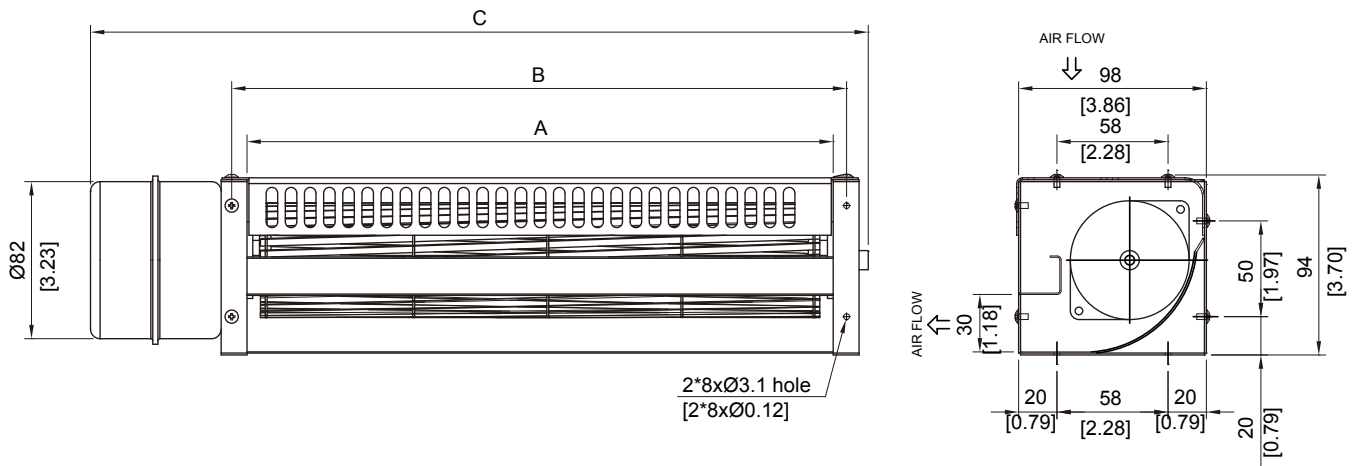

HOUSING	Metal/Aluminum
IMPELLER	Aluminum, Ø60mm
BEARING	Ball
OPERATING TEMPERATURE	0°C to + 45°C
DIELECTRIC STRENGTH	5mA Max. at 500 VAC for 1 minute
INSULATION RESISTANCE	10M Ω min. @500 VDC
MOTOR TYPE	DC Brushless Motor
ROHS COMPLIANCE	Yes
IP LEVEL	IP21 (Special IP Rating On Request)

# 60mm

60 mm

## DIMENSION

MODEL NO.	DIMENSION(mm)			WEIGHT (kg)
	A	B	C	
sDFB60306V24HBL-3P	306	321	406	1.4
sDFB60306V48HBL-3P	306	321	406	1.4
sDFB60360V48HBL-3P	368	383	469	1.6
sDFB60406V48HBL-3P	406	444	530	1.8