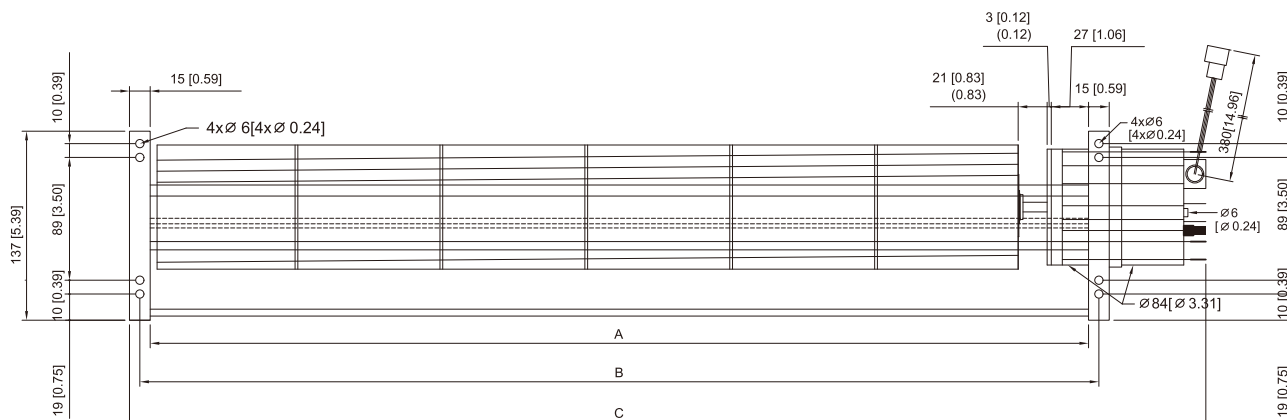

# 90

Ø90mm(Ø3.55")

HOUSING Metal/Aluminum  
 IMPELLER Aluminum, Ø90mm  
 BEARING Ball  
 OPERATING TEMPERATURE 0°C to + 45°C  
 DIELECTRIC STRENGTH 5mA Max. at 500 VAC for 1 minute  
 INSULATION RESISTANCE 10M Ω min. @500 VDC  
 MOTOR TYPE DC Brushless Motor  
 ROHS COMPLIANCE Yes  
 IP LEVEL IP21 (Special IP Rating On Request)

# 90mm

90 mm

## DIMENSION

MODEL NO.	DIMENSION(mm)			WEIGHT (g)
	A	B	C	
sDF90680	680	710	793	4000
sDF90930	930	960	1043	4000