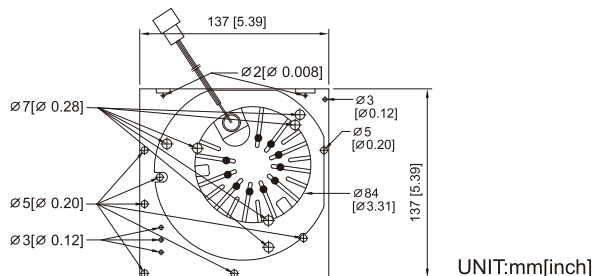

# 90

Ø90mm(Ø3.55")

HOUSING Metal/Aluminum  
 IMPELLER Aluminum, Ø90mm  
 BEARING Ball  
 OPERATING TEMPERATURE 0°C to + 45°C  
 DIELECTRIC STRENGTH 5mA Max. at 500 VAC for 1 minute  
 INSULATION RESISTANCE 10M Ω min. @500 VDC  
 MOTOR TYPE DC Brushless Motor  
 ROHS COMPLIANCE Yes  
 IP LEVEL IP21 (Special IP Rating On Request)

# 90mm

90 mm

## DIMENSION

MODEL NO.	DIMENSION(mm)			WEIGHT (g)
	A	B	C	
sDF90680	680	710	793	4000
sDF90930	930	960	1043	4000