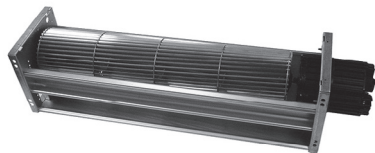

# 90

Ø90mm(Ø3.55")

HOUSING Metal/Aluminum  
 IMPELLER Aluminum, Ø90mm  
 BEARING Ball  
 OPERATING TEMPERATURE 0°C to + 45°C  
 DIELECTRIC STRENGTH 5mA Max. at 500 VAC for 1 minute  
 INSULATION RESISTANCE 10M Ω min. @500 VDC  
 MOTOR TYPE DC Brushless Motor  
 ROHS COMPLIANCE Yes  
 IP LEVEL IP21 (Special IP Rating On Request)