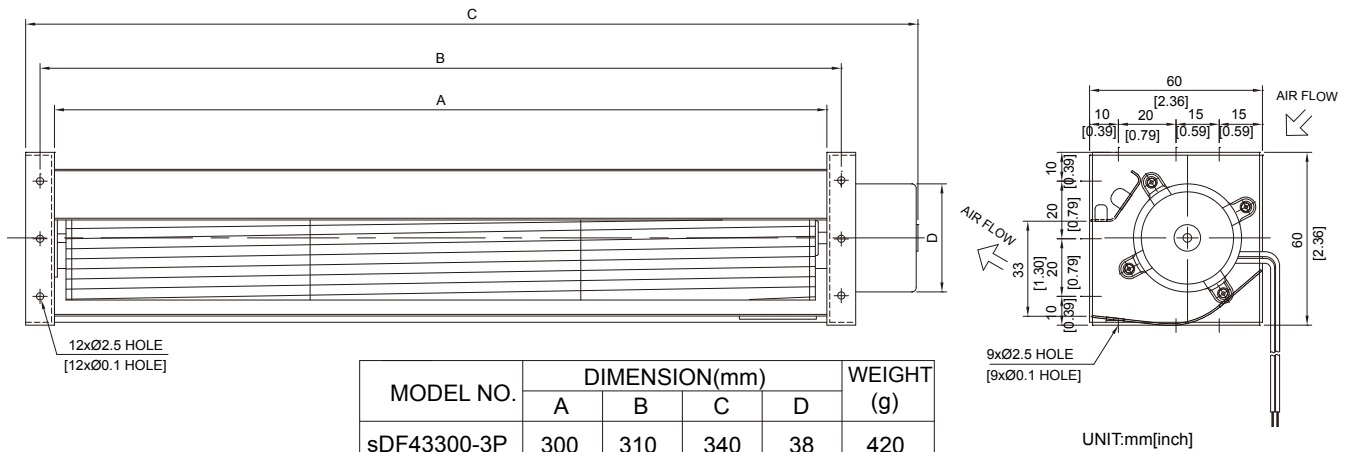

HOUSING Metal/Aluminum  
 IMPELLER Aluminum, Ø43mm  
 BEARING Ball  
 OPERATING TEMPERATURE 0°C to + 45°C  
 DIELECTRIC STRENGTH 5mA Max. at 500 VAC for 1 minute  
 INSULATION RESISTANCE 10M Ω min. @500 VDC  
 MOTOR TYPE DC Brushless Motor  
 ROHS COMPLIANCE Yes  
 IP LEVEL IP21 (Special IP Rating On Request)

# 43mm

43mm

## DIMENSION