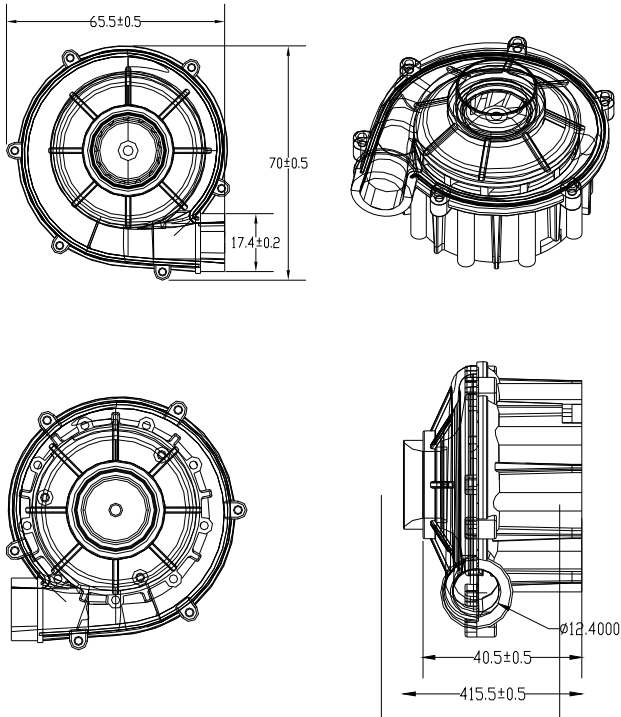

## 60X45MM TYPE

Application:  
air cushion machine

**NOTE: THIS BLOWER REQUIRES AN EXTERNAL DRIVER**

### Dimensions (Unit:mm)