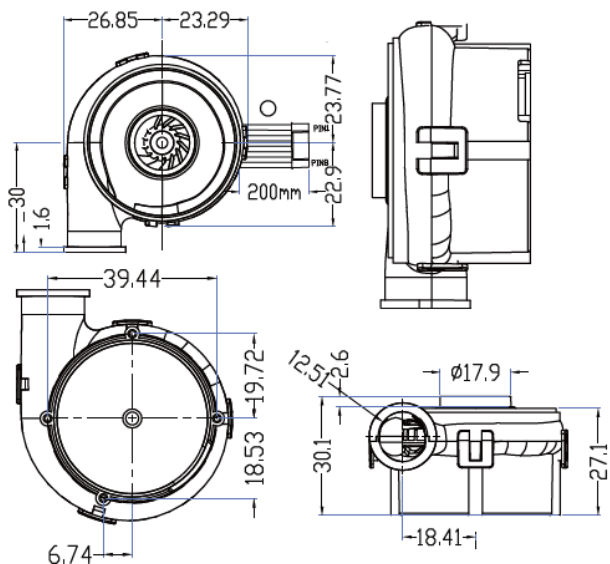

5430

54.5x50x30MM

General Specifications

- ◆ Material..... Frame: Plastic (UL94V-0)
Impeller: Plastic (UL94V-0)
Lead Wire: UL1007AWG#24 340mm
Lead Wire: UL2468AWG#24 200mm
- ◆ Expected Life..... Ball Bearing 50,000hrs (40°C)
- ◆ Temperature Range.... Operating temperature -10°C~60°C
(Non-condensing)
- ◆ Safety Standards..... RoHS , CE
- ◆ DC Fan Specials..... RD, FG, PWM, IPXX (available with special IP rating)
- ◆ Application Portable Ventilator

Specifications

Model	#Bearing Type	Rated Voltage	Operating Voltage	Input Current	Input Power	Speed	Max Air Flow	Max Static Pressure	Noise	Weight		
Part No.	B	VDC	VDC	Amp	Watt	RPM	CFM	m ³ /min	Inch-H ₂ O	mmH ₂ O	dB-A	g
sDBS5430V24H-TK	B	24	5.0~30.0	1.00	24.00	37000	9.50	0.269	16.25	412.80	67.00	100

Specifications are subject to change without notice. Please visit our website at <http://www.sofasco.com> for update information

Dimensions (Unit:mm)

PQ Curve (At rated Voltage)