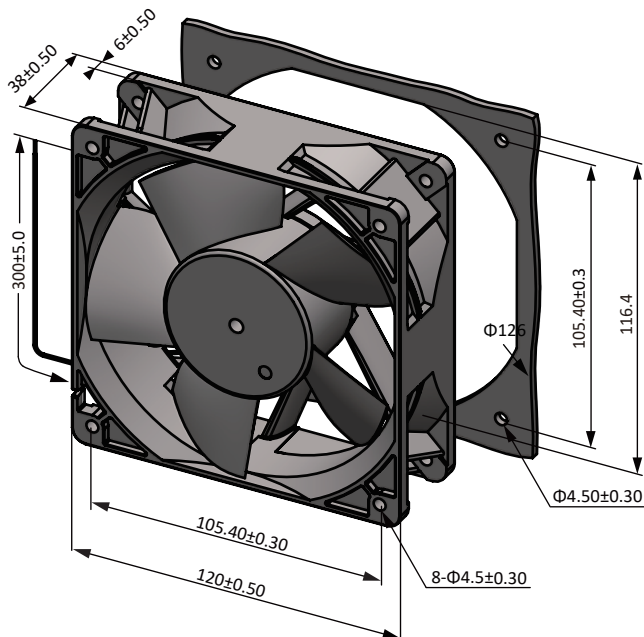

## 12038-5 120x120x38MM

### General Specifications

- ◆ Material..... Frame: Aluminum Alloy, Painted black  
Impeller: Plastic (UL94V-0)  
Lead Wire: UL1007AWG#24 or Equivalent (+) Red, (-) Black
- ◆ Expected Life..... Ball Bearing 70,000hrs (40°C)  
Sleeve Bearing 30,000hrs (40°C)
- ◆ Temperature Range.... Operating temperature -10°C~70°C (Non-condensing)  
Storage temperature -40°C~70°C (Non-condensing)
- ◆ Safety Standards..... UL, TUV, RoHS, CE
- ◆ DC Fan Specials..... RD, FG, PWM, Temperature control , IP56

### Specifications

Model	#Bearing Type	Rated Voltage	Operating Voltage	Input Current	Input Power	Speed	Max Air Flow		Max Static Pressure		Noise	Weight
Part No.	B.S	VDC	VDC	Amp	Watt	RPM	CFM	m <sup>3</sup> /min	Inch-H <sub>2</sub> O	Pa	dB-A	g
sD12038V12UD-5	B	12	7.0~13.8	2.95	35.40	6000	235.50	6.67	1.76	437.08	65.0	164.0
sD12038V12HD-5	B	12	7.0~13.8	2.25	27.00	5500	218.46	6.19	1.52	379.26	64.0	164.0
sD12038V12MD-5	B	12	7.0~13.8	1.63	19.56	5000	193.32	5.47	1.27	315.56	62.3	164.0
sD12038V12LD-5	B	12	7.0~13.8	1.15	13.80	4500	175.68	4.97	1.01	250.88	58.2	164.0
sD12038V12DD-5	B	12	7.0~13.8	0.97	11.64	4000	156.07	4.42	0.80	199.92	55.1	164.0
sD12038V24UD-5	B	12	7.0~13.8	1.38	33.12	6000	235.50	6.67	1.76	437.08	65.0	164.0
sD12038V24HD-5	B	12	7.0~13.8	1.13	27.12	5500	218.46	6.19	1.52	379.26	64.0	164.0
sD12038V24MD-5	B	24	14.0~27.6	0.81	19.44	5000	193.32	5.47	1.27	315.56	62.3	164.0
sD12038V24LD-5	B	24	14.0~27.6	0.62	14.88	4500	175.68	4.97	1.01	250.88	58.2	164.0
sD12038V24DD-5	B	24	14.0~27.6	0.47	11.28	4000	156.07	4.42	0.80	199.92	55.1	164.0
sD12038V48UD-5	B	24	14.0~27.6	0.76	36.48	6000	235.50	6.67	1.76	437.08	65.0	164.0
sD12038V48HD-5	B	48	28.0~56.0	0.61	29.28	5500	218.46	6.19	1.52	379.26	64.0	164.0
sD12038V48MD-5	B	48	28.0~56.0	0.46	22.08	5000	193.32	5.47	1.27	315.56	62.3	164.0
sD12038V48LD-5	B	48	28.0~56.0	0.34	16.32	4500	175.68	4.97	1.01	250.88	58.2	164.0
sD12038V48DD-5	B	48	28.0~56.0	0.26	12.48	4000	156.07	4.42	0.80	199.92	55.1	164.0

### Dimensions (Unit:mm)