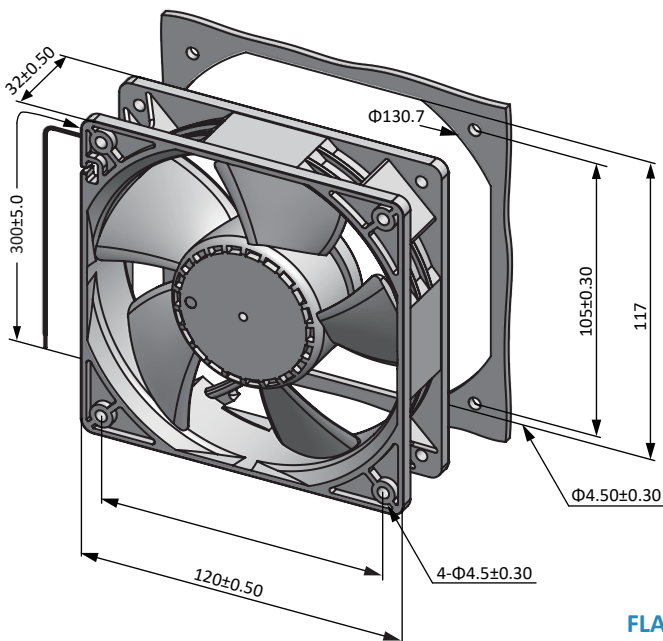

Dimensions (Unit:mm)

FLANGE AND RIB TYPE