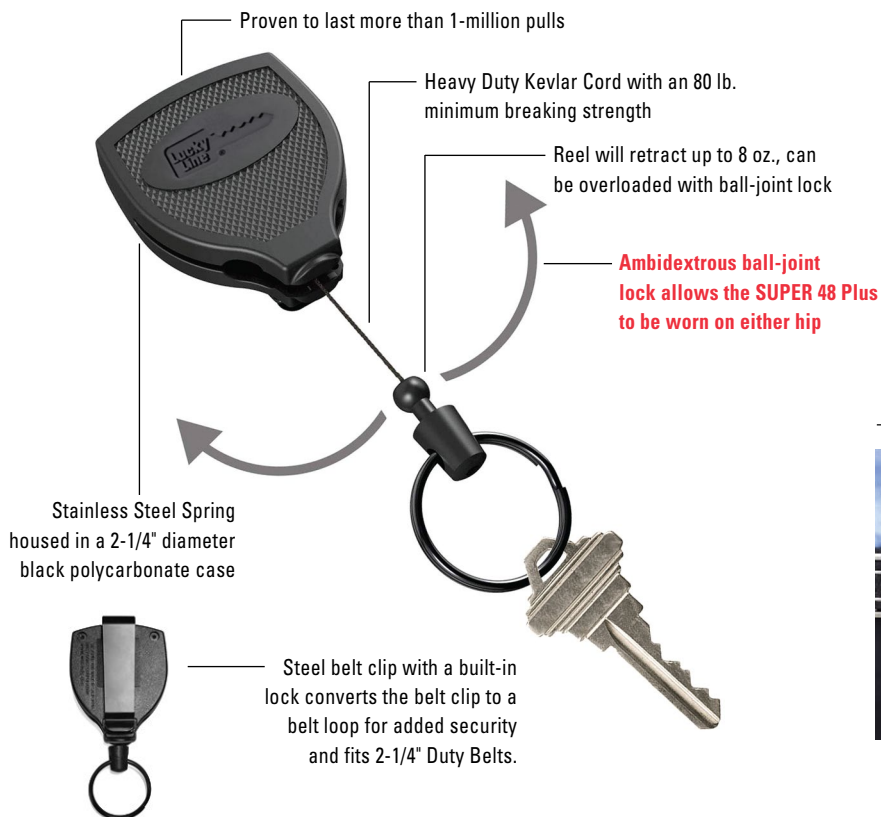

Now Available from

Wear on Either Hip!

Size: 2-1/4" (W) x 3-1/4" (L)

Key Bak® - Super 48 Plus Ambidextrous

#4365A

NEW!

- **Wear on Either Hip**
Features a newly designed ambidextrous ball-joint lock so the reel can be used on either hip. Ideal for left-handed users!
- **Larger Belt Clip**
Designed to accommodate 2-1/4" Duty Belts.
- **Integrated Belt Clip Lock**
Easily convert the clip to a belt loop – no pin required.

Ideal Uses:

Right-Handed

Left-Handed

Wear on Either Hip

Larger Belt Clip

Integrated Belt Clip Lock

1-800-654-6409
info@luckyline.com
luckyline.com

ORDER TODAY!