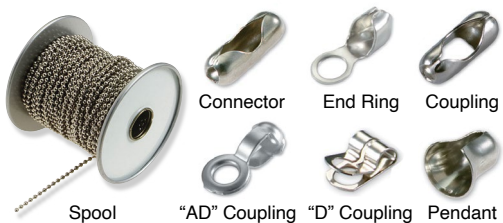

TILT BIN

Item No.	Type	Package	Inner Pack	Case Pack
34478	5-Bin Tilt Bin Display	5 SKUs	1	1

Contents updated throughout the year, call for pricing.

Size: 24"(W) x 14"(H) x 6"(D)

Ball Chain Service Center Contains:

Spool Connector End Ring Coupling
"AD" Coupling "D" Coupling Pendant

Ball Chain Service Center

- Compact display holds the 5 most common spools of bulk ball chain
- Space allowed on header for pricing or UPC labels
- Plastic tilt bins hold the 9 most useful types of couplings, connectors and pendants
- Pre-printed 20" measuring tape in 1/8" increments on header card makes custom cuts simple
- Designed for counter top, pegboard or slatwall
- Metal header and card identifies types of chain and uses