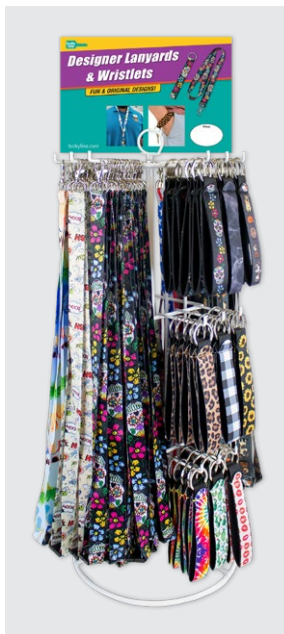

**Lucky
Line**

2024

Lucky Line Products, Inc.

**Retail Displays
for Maximum Sales**

for COUNTER

C200C

48800

91961