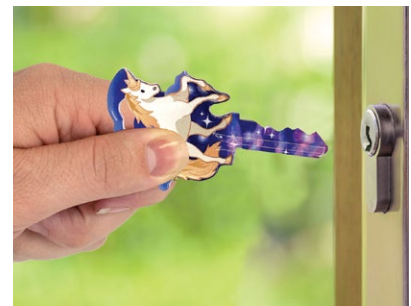

Horse and Unicorn Key Shapes™

#B149-B150

- Calling all horse lovers! Saddle up and gallop on over to pick up our Horse design for everyone you know.
- Mythical and majestic, our Unicorn design has a fun, mystical aura.
- Highest quality brass house key blanks available in both Kwikset & Schlage models
- Enamel coated, printed with deep color saturation to resist scratching and fading
- Each key is manufactured & inspected to comply with strictest tolerance using ISO 9001 certified processes
- Copyright protected design

Horse and Unicorn Key Shapes™ Kit

#B200

4 SKUs, 20 pcs.

- Kit includes 10 each of the Horse and Unicorn designs
- 5 Kwikset and 5 Schlage of each design, for 20 keys total

Counter display available only while supplies last.

Display measures:
5"(W) x 11-1/2"(H) x 4-1/2"(D)

1.5"

1.5"

2.5"

2.5"

These key shapes and designs are the Intellectual Property of Lucky Line Products, Inc. and are protected under US Copyright Law.

1-800-654-6409
info@luckyline.com
luckyline.com

ORDER TODAY!

KWIKSET Blanks Fit:

SCHLAGE Blanks Fit:

Feb | 2024

©2024 Lucky Line Products Inc. | San Diego, CA 92126