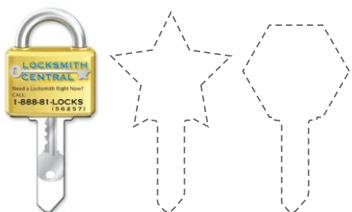

Grow your business and increase brand awareness!

STEP 1 Customize an existing key shape. Choose design:

OR Create your own key shape:

Custom Key Design - Max key head size: 1.5" x 1.5"

A) Please email your artwork to info@luckyline.com or contact us at 800-654-6409 for assistance creating key artwork.