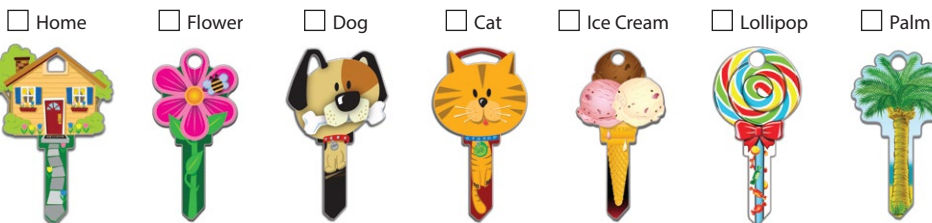

Grow your business and increase brand awareness!

STEP 1 Customize an existing key shape. Choose design:

OR Create your own key shape:

Custom Key Design - Max key head size: 1.5" x 1.5"

A) Please email your artwork to info@luckyline.com or contact us at 800-654-6409 for assistance creating key artwork.