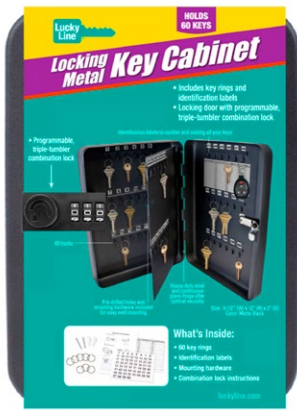

Now Available from

Combination Locking Metal Key Cabinets #61100 & #61300

Organize all your keys for home, business, company vehicles, apartment complexes, schools, etc. in one convenient location. Locking door with programmable, triple-tumbler combination lock keeps keys secure while providing easy access for authorized users. Heavy-duty steel and continuous piano hinge offer optimal security. Choose from 60 or 100 hooks in a beautiful matte black finish that complements any décor. Includes key rings & identification labels. Pre-drilled holes and mounting hardware included for easy wall mounting. Instructions to program combination lock included.

60 Hook:

9-1/2"

100 Hook:

9-1/2"

What's Inside:

- 60-100 key rings
- Identification labels
- Mounting hardware
- Combination lock instructions

MSRP
\$48.89
Each

Locking Metal Key Cabinet - 60 Hook

No. 61100 1/pack
Product Measures:
9-1/2"(W) x 12"(H) x 3"(D)

MSRP
\$68.89
Each

Locking Metal Key Cabinet - 100 Hook

No. 61300 1/pack
Product Measures:
9-1/2"(W) x 12"(H) x 3"(D)

Key Organization

Organize all your keys for home, business, company vehicles, apartment complexes, schools, etc. in one convenient location.