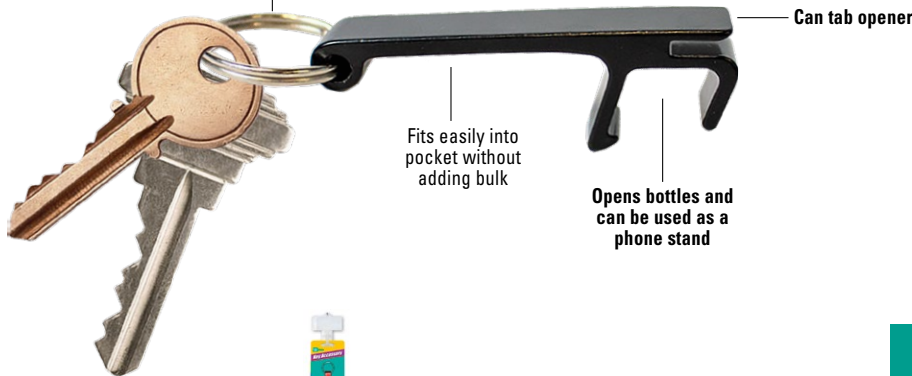

Now Available from

Phone Stand & Can Tab/Bottle Opener

#877

Aluminum bottle opener with additional pull tab can opener to easily open aluminum can tabs without damaging nails. Can also be used as a phone stand. Small and sleek, fits easily into pocket without adding bulk. Includes a 7/8" nickel-plated tempered steel split ring. Makes a great addition to your keychain. Available in four colors: Black, Blue, Red, and Silver.

**Easily Open
Can Tabs
And Bottles!**

2-1/2"

Phone Stand

Can also be used as a phone stand.

Pull Tab Can Opener

Easily open can tabs without damaging nails.

Includes a 7/8" nickel-plated tempered steel split ring

Fits easily into pocket without adding bulk

Opens bottles and can be used as a phone stand

Bottle Opener

Opens bottles with ease.

**Bottle Opener
No. 87701**
1/card

Product measures:
2-1/2"(L)

**Bottle Opener
Clip Strip
No. 87721**
12/clip strip

Clip Strip measures:
25"(H) x 3"(W)

**Bottle Opener
Multiple Product Card
No. 87712**
12/card

Card measures:
10.8"(H) x 8.8"(W)

**Bottle Opener
Jar
No. 87725**
40/jar

Jar measures:
5"(H) x 3.5"(W) x 4"(D)