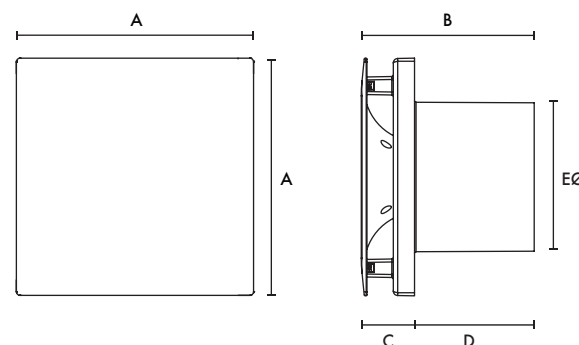

Silent Fan Axial Bathroom/Toilet Fan

The quietest bathroom fan on the market. The VASF100 provides stylish and silent ventilation without compromising on performance.

Dimensions (mm)

A	B	C	D	EØ
159	117	37	80	99

Weight 0.7kg

Models

VASF100B

1 of 2 speeds selectable at installation. 100mm bathroom / toilet fan with back draught shutter.

Model	Stock Ref
VASF100 B	446658

VASF100T (Timer)

1 of 2 speeds selectable at installation. 100mm bathroom / toilet fan with back draught shutter. Overrun timer adjustable between 5 and 30 minutes.