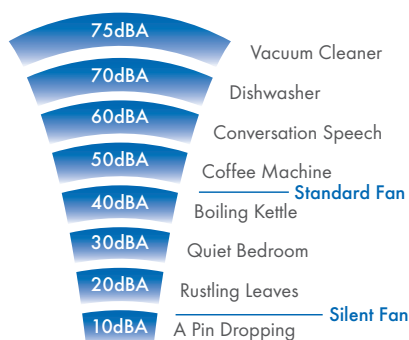

Silent Fan

- Only 14dB(A)
- Silent intermittent bathroom fan with two speeds selectable at installation
- Stylish discrete design
- Back draught shutters included (remove when ceiling mounting)
- High efficiency motor
- 2 year guarantee
- IP24 rated
- Standard thermal overload protection on motor
- Suitable for wall, ceiling, window and panel mounting
- Meets current Building Regulations Approved Document F and L

Silent Fan Axial Bathroom/Toilet Fan

The quietest bathroom fan on the market. The VASF100 provides stylish and silent ventilation without compromising on performance.

Dimensions (mm)

A	B	C	D	EØ
159	117	37	80	99

Weight 0.7kg

Models

VASF100B

1 of 2 speeds selectable at installation. 100mm bathroom / toilet fan with back draught shutter.

Model	Stock Ref
VASF100 B	446658

VASF100T (Timer)

1 of 2 speeds selectable at installation. 100mm bathroom / toilet fan with back draught shutter. Overrun timer adjustable between 5 and 30 minutes.