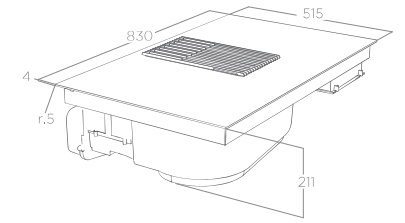

Products can be weighed directly in the pan, at any temperature at any time while cooking.

FUNCTIONS

- √ **WEIGHT RESET**
the pan and its contents can be weighed by progressively resetting the value in order to add other ingredients and know the final overall weight
- √ **TARE FUNCTION**
allows multiple ingredients to be weighed one at a time, starting from zero each time
- √ **HOLD FUNCTION**
stores the selected weight
- √ **SELECT UNIT OF MEASURE**

The NikolaTesla Libra interface is extremely intuitive to use thanks to a single direct slider, which controls both cooking and extraction functions.

The scale has a dedicated user interface, allowing it to be used even with the product completely turned off. Simply rest the pot on top to activate the weighing function.

NIKOLATESLA LIBRA

DESIGN FABRIZIO CRISA

83 x 51x 21 cm
 Duct-out / Re-circulating
 Black glass+ cast iron, White glass + cast iron
 The only extractor hob with built-in scales.

ASPIRATION SYSTEM		
Model	Duct-out	Re-circulating
Controls	Touch control	Touch control
Speeds	3 speeds + 2 boost levels	3 speeds + 2 boost levels
Booster airflow	610 m ³ /h	422 m ³ /h
Noise level	61 dBA	71 dBA
Suction speed	5,1 m/s	5,1 m/s
Total power absorption	310 W	310 W
Duct size	150 mm	150 mm
Energy class	A	A
Aluminium grease filter	Included	Included
Charcoal fibre filter	*	Included