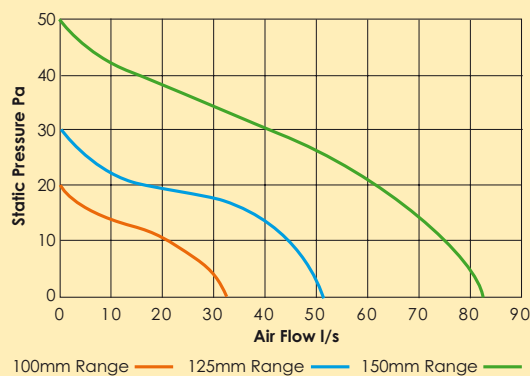

Physical Specifications

Weight:

100mm – 0.54kg

125mm – 0.65kg

150mm – 0.76kg

Material: ABS plastic

Dimensions

	100mm	125mm	150mm
A	150	135	98
B	180	150	114
C	220	160	147

Performance Graph

Electrical Specifications

230V~50Hz class II

Consumption: 100mm Fan – 15W
125mm Fan – 23W
150mm Fan – 25W

Cabling: 1mm² max.

Data Table

	Performance to BS 848 Pt1 in free air m ³ /h ⁻¹	Sound Pressure level @ 3m l.s ⁻¹ dB(A)	IP Rating	Operation	Features
D100BW	97	27	38	24	Single speed 100mm induct wall fan with plain white front cover
D100TW	97	27	38	24	Single speed 100mm induct wall fan with timer and plain white front cover
D125BW	180	50	39	24	Single speed 125mm induct wall fan with plain white front cover
D125TW	180	50	39	24	Single speed 125mm induct wall fan with timer and plain white front cover
D150BW	298	83	40	24	Single speed 150mm induct wall fan with plain white front cover
D150TW	298	83	40	24	Single speed 150mm induct wall fan with timer and plain white front cover