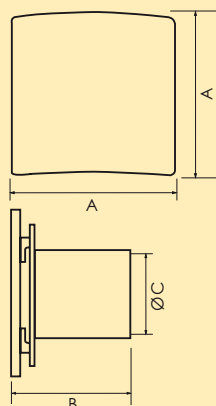

Physical Specifications

Weight:

100mm – 0.54kg

125mm – 0.65kg

150mm – 0.76kg

Material: ABS plastic

Dimensions

	100mm	125mm	150mm
A	150	135	98
B	180	150	114
C	220	160	147

Performance Graph

Electrical Specifications

230V~50Hz class II

Consumption: 100mm Fan – 15W
125mm Fan – 23W
150mm Fan – 25W

Cabling: 1mm² max.

Data Table

	Performance to BS 848 Pt1 in free air m ³ /h ⁻¹	Sound Pressure level @ 3m l.s ⁻¹ dB(A)	IP Rating	Operation	Features
D100BW	97	27	38	24	Single speed 100mm induct wall fan with plain white front cover
D100TW	97	27	38	24	Single speed 100mm induct wall fan with timer and plain white front cover
D125BW	180	50	39	24	Single speed 125mm induct wall fan with plain white front cover
D125TW	180	50	39	24	Single speed 125mm induct wall fan with timer and plain white front cover
D150BW	298	83	40	24	Single speed 150mm induct wall fan with plain white front cover
D150TW	298	83	40	24	Single speed 150mm induct wall fan with timer and plain white front cover