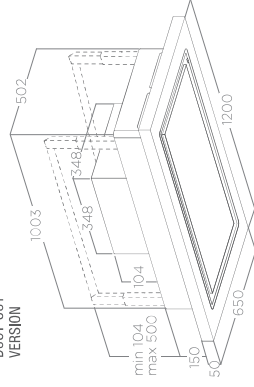

RE-CIRCULATING VERSION