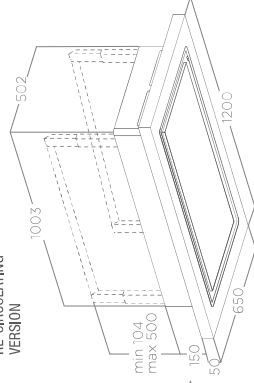

FALSE CEILING NEEDED
CUT: 470X360

LIGHTING

Type	LED panel 28 W
Intensity	1683 lux
Temperature	2700 - 5000 K

OPTIONAL ACCESSORIES

SPECIFICATION

Controls	Remote control	
	3 speeds + 2 boost levels	
Maximum boost airflow	Duct-out	Re-circulating
	770 m³/h	483 m³/h
	53 dBA	64 dBA
Total power absorption	188W	214W
	Energy class	A
Duct size	150mm	Included
Aluminium grease filter	Included	Included
Revolucion filter	-	Included
Remote control	Included	Included

MODELS

LULLABY White wood duct-out	PRF0146227
LULLABY White wood re-circulating	PRF0146226
LULLABY Natural wood duct-out	PRF0146229
LULLABY Natural wood re-circulating	PRF0146225
LULLABY @ Natural wood duct out version	PRF0167046
LULLABY @ Natural wood re-circulating version	PRF0167047
LULLABY @ White wood duct out version	PRF0167048
LULLABY @ White wood re-circulating version	PRF0167049

Model not subject to compulsory energy certification. (*)

** with optional recirculating kit see page 119

* LULLABY @ versions with Wifi connectivity available Autumn 2021