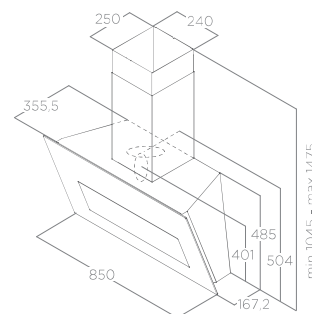

## BLOOM

DESIGN FABRIZIO CRISA

85 cm  
Duct-out / Re-circulating  
White glass, grey glass

Combining elegance and performance.  
Open the flap for increased fume capture during cooking -  
close when you have finished.