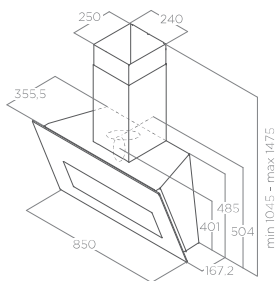

## BLOOM-S

DESIGN FABRIZIO CRISA

85 cm  
Duct-out / Re-circulating  
White glass, stonewear Dekton

Combining elegance and performance.  
Open the flap for increased fume capture during cooking -  
close when you have finished.

### LIGHTING

Type	Strip LED 1x7 W
Intensity	365 lux
Temperature	3500 K

### SPECIFICATION

Controls	Infrared touch control
Speeds	3 speeds + 2 boost levels
Booster airflow	750 m <sup>3</sup> /h
Noise level	53 dBA
Total absorption	277 W
Duct size	150
Energy class	A
Aluminium grease filter	Included
Chimney kit	Included