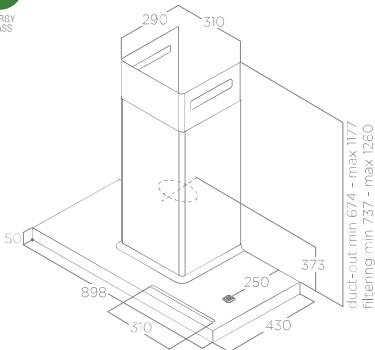

WITH OPTIONAL SHELF

BIO

DESIGN FABRIZIO CRISÀ

90 cm
Duct-out / Re-circulating
Natural oak + white soft touch effect

Bio has a unique combination of natural oak and soft white finishes. The hood has a support and USB charge point for a tablet or phone – the perfect place to display your recipe.

LIGHTING

Type	Strip LED 1x7 W
Intensity	141 lux
Temperature	2700K - 6500 K

SPECIFICATION

Controls	Touch Control
Speeds	3 speeds + 2 boost levels
Booster airflow	757 m ³ /h
Noise level	60 dBA
Total power absorption	317 W
Duct size	150 mm
Energy class	A+
Aluminium grease filter	Included