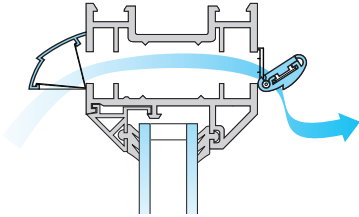

Physical specification

All measurements in millimetres unless otherwise indicated

2500EA

Features and benefits

- Smallest 2500mm² equivalent area vent on the market – just 250mm long
- Easy to apply 13mm rout for installation on window profile
- Suitable for use where a high level of equivalent area is required and to achieve the minimum room requirements under Building Regulations (min 2500mm² ea per non-habitable room)
- Manufactured from aluminium alloy
- Excellent air tightness performance, increasingly important with dwelling air pressure tests
- Aesthetically pleasing design – unobtrusive when installed

Configurations

2500EAW-IO

Internal unit only (White only)

2500EA

Complete unit with front control

Models, control options and key data

Product Code	Equivalent area (mm²)	Slot height (mm)	Slot size (mm) Length	Air Permeability		Watertightness		Airborne Sound Insulation
				@ 50 Pa (m²/hr)	@ 50 Pa (l/s)	Pressure @ no leakage (Pa)	Classification	Dn,e,w (dB) Open
2500EAW-IO *	–	13	192	–	–	–	–	–
2500EA *	2500	13	192	0.61	0.17	900	E900	36

Colours available W

Example order:

2500EA + colour option White = **2500EAW**