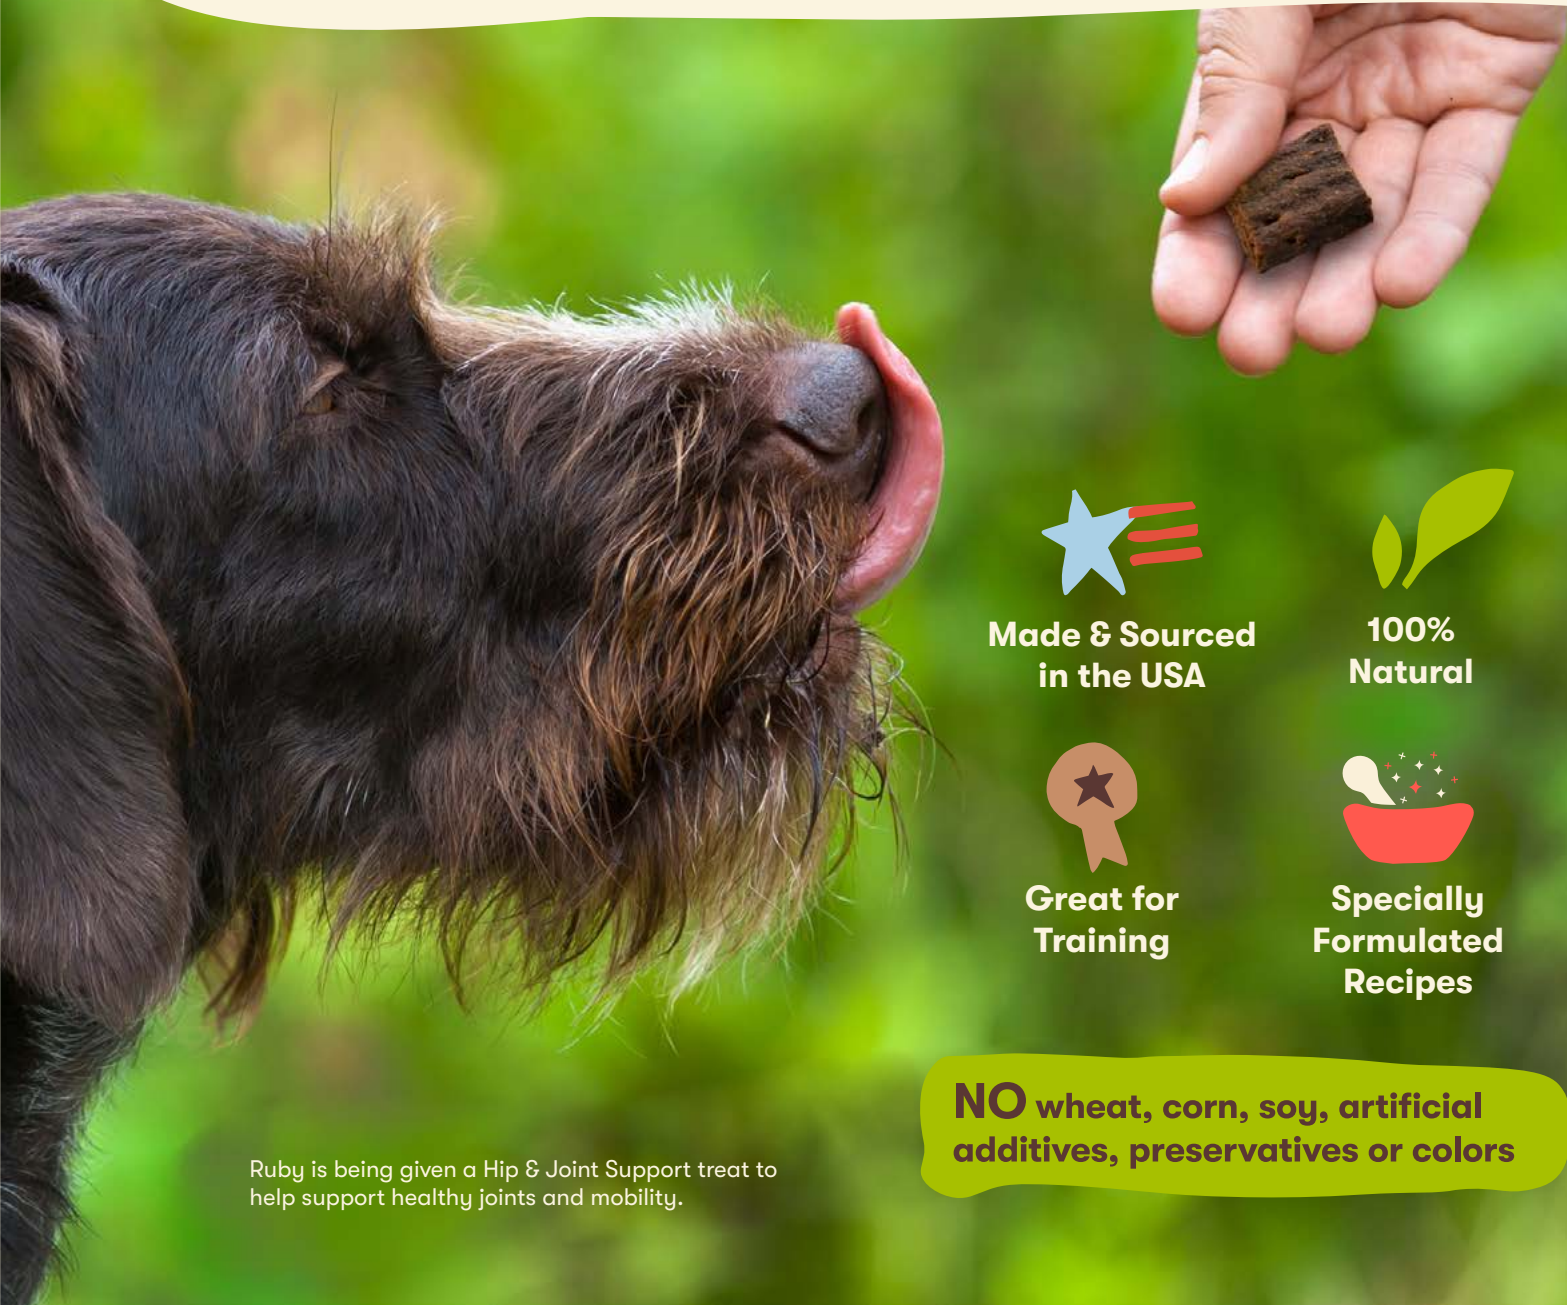

Community Support

- ★ Supporting charitable organizations that serve happiness to people and pets
- ★ Engaging our partners and consumers in local community events

Introducing Functional Treats

NEW!

Pet 'n Shape's new line of functional treats are formulated with ingredients that help support your dog's overall health, and are crafted with delicious recipes they will love.

**Made & Sourced
in the USA**

**100%
Natural**

**Great for
Training**

**Specially
Formulated
Recipes**

NO wheat, corn, soy, artificial additives, preservatives or colors

Ruby is being given a Hip & Joint Support treat to help support healthy joints and mobility.