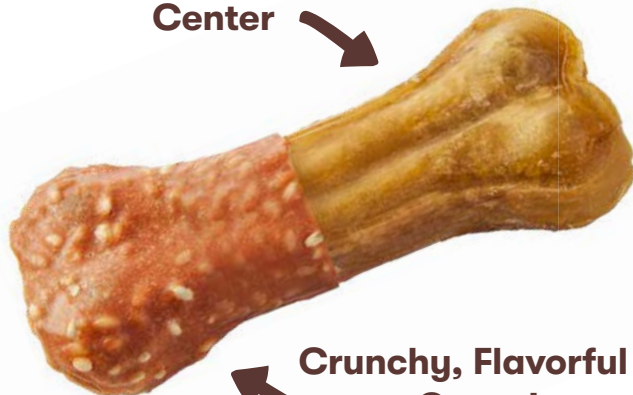

Venison Crunch Stix

Item #30060 | 5 pack | 4.7 oz (135 g)

Item #30061 | 10 pack | 9.5 oz (270 g)

Item #30062 | 15 pack | 14.3 oz (405 g)

Long Lasting Chewz

A combination of savory chicken wrapped around a rawhide center.

Chewy, Savory Center 

Crunchy, Flavorful Outer Layer 

Completely Digestible

4" Bones

Item #60134 | 6 pack

Great for Chewing

Long Lasting

6" Bone