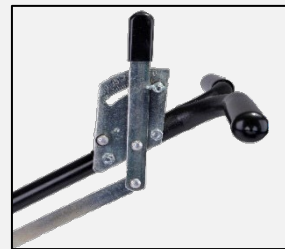

FEATURES

- **Capacity:** 40LB Hopper Capacity
- **3-Hole Drop Shut-Off:** EVEN-SPREAD system ensures a highly precise spread pattern.
- **Side Spread Control:** Shuts off left-side spreading to keep unwanted material off sidewalks, conserve material, and prevent damage to grass.
- **High-Speed Gearbox:** Precise lever and gearbox provides customization of material release rate and spread pattern.
- **Compatibility:** Accurately spreads fertilizer, grass seed, salt, grain, and ice melt.

ACCESSORY	PART NUMBER
HEAVY DUTY RAIN COVER	77000

The EVEN-SPREAD® 3-Hole Drop Shut-Off system ensures a highly precise spread pattern.

Cable-free, solid linkage ensures long-lasting, accurate spreading.

9-inch pneumatic tires roll smoothly over rough terrain and icy conditions.

SEE OUR FULL-LINE OF PRODUCTS AT

earthway.com

HAND SPREADERS

PUSH SPREADERS

GARDEN TOOLS

SNOW TOOLS

SPRAYERS