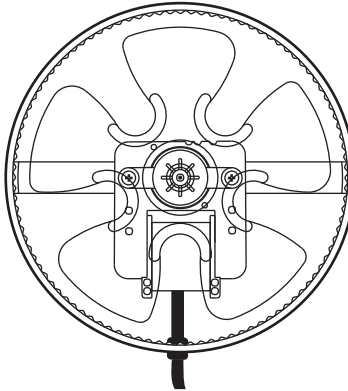

N.T.S.

TOP VIEW

FRONT VIEW

SIDE VIEW

MODEL: DB208C

Model: DB208C

8" Corded Inductor In-Line Duct Fan

55 Running Watts, 0.70 Amps, 120 VAC, 60 Hz

UL® Listed Thermally Protected Motor

1 Year Limited Warranty

8" Diameter

Blade Type: Polycarbonate

Assembled in the USA

Primary UOM: EA

Shipping Multiple: 4

Power Cord Length: 6'

PACKAGING METRICS:

	UPC / SCC	WIDTH (in)	HEIGHT (in)	DEPTH (in)	WEIGHT (lbs)
Unit (1qty):	066028000804	8.50	8.50	8.50	3.75
Master Case (2qty):	40066028000802	16.75	18.00	8.75	15.50

MODEL: DB208C