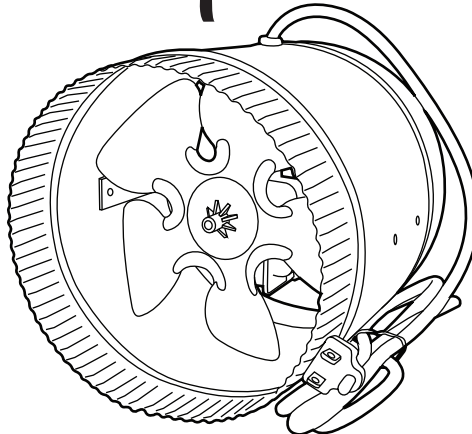

N.T.S.

TOP VIEW

FRONT VIEW

SIDE VIEW

MODEL: DB208C

Model: DB208C

8" Corded Inductor In-Line Duct Fan

55 Running Watts, 0.70 Amps, 120 VAC, 60 Hz

UL® Listed Thermally Protected Motor

1 Year Limited Warranty

8" Diameter

Blade Type: Polycarbonate

Assembled in the USA

Primary UOM: EA

Shipping Multiple: 4

Power Cord Length: 6'

PACKAGING METRICS:

	UPC / SCC	WIDTH (in)	HEIGHT (in)	DEPTH (in)	WEIGHT (lbs)
Unit (1qty):	066028000804	8.50	8.50	8.50	3.75
Master Case (2qty):	40066028000802	16.75	18.00	8.75	15.50

MODEL: DB208C