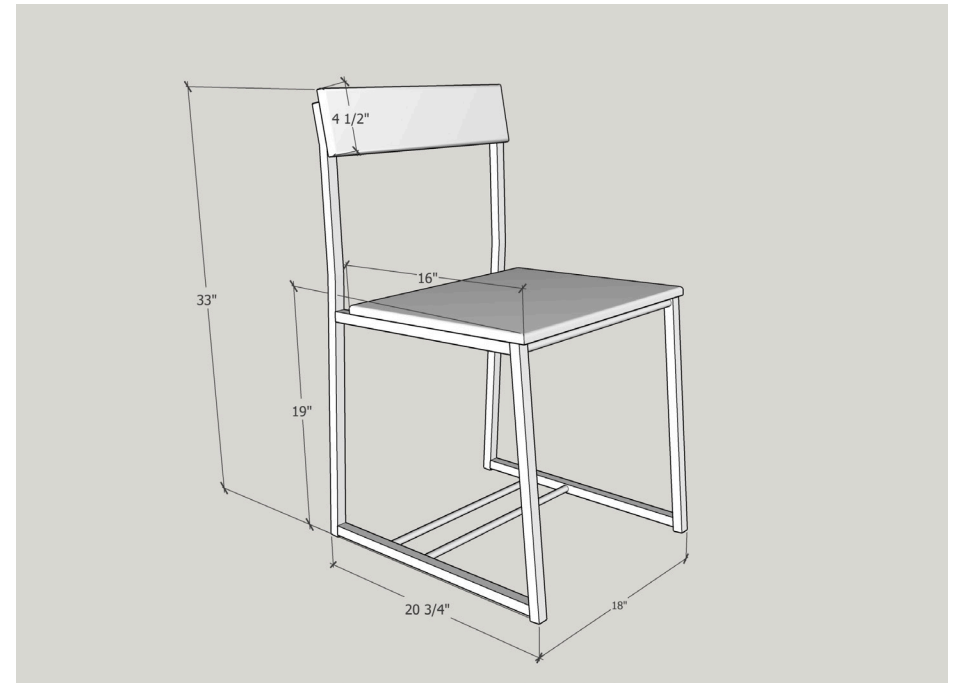

EDGEWORK
CREATIVE

EDGEWORK CREATIVE

\$299 **Inquire for trade pricing and customization options*

THE SCOUT CHAIR

The Scout Chair humbly occupies the intersection of raw materials and modern design. You're going to love sitting here.

- Available in Ash, White Oak or Walnut
- Steel base finished in Black, White or Clear
- Base fitted with adjustable sliders
- Suitable for residential and commercial applications
- Indoor use only

INFO@EDGEWORKCREATIVE.CO