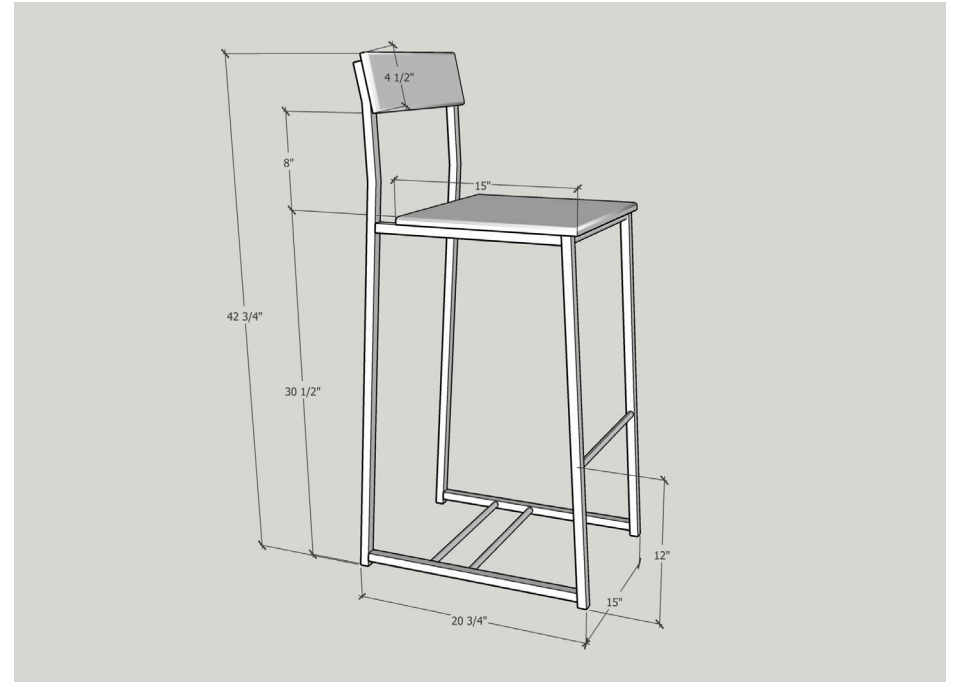

EDGEWORK
CREATIVE

EDGEWORK CREATIVE

\$349 **Inquire for trade pricing and customization options*

THE SCOUT BAR SEAT

The Scout Bar Seat humbly occupies the intersection of raw materials and modern design. You're going to love sitting here.

- Available in Ash, White Oak or Walnut
- Steel base finished in Black, White or Clear
- Base fitted with adjustable sliders
- Footrest at 9" H
- Suitable for residential and commercial applications
- Indoor use only