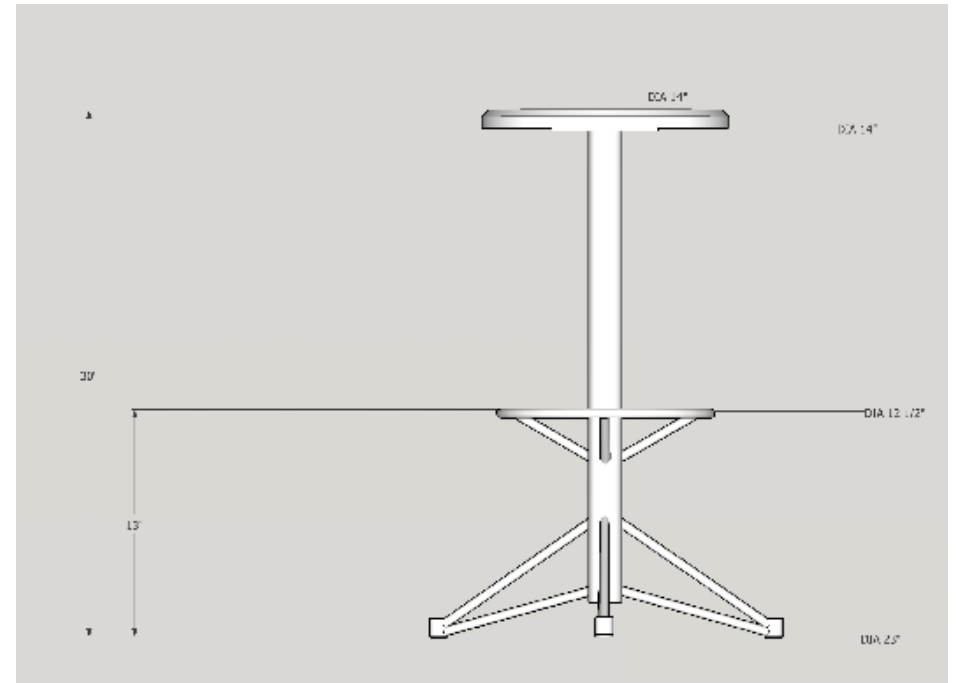

EDGEWORK
CREATIVE

$225 **Inquire for trade pricing and customization options*

THE MAST STOOL - 30" H

Worth its weight in function and form, the Mast Stool makes for a mighty piece of furniture. Handcrafted from wood and steel in Columbus, OH.

- Wood seat available in Ash, White Oak or Walnut
- Steel base finished in Black, White or Clear
- Features protective felt pads on feet of base
- Footrest at 13" H
- Suitable for residential and commercial applications
- Indoor use only

EDGEWORK CREATIVE

INFO@EDGEWORKCREATIVE.CO

EDGEWORKCREATIVE.CO