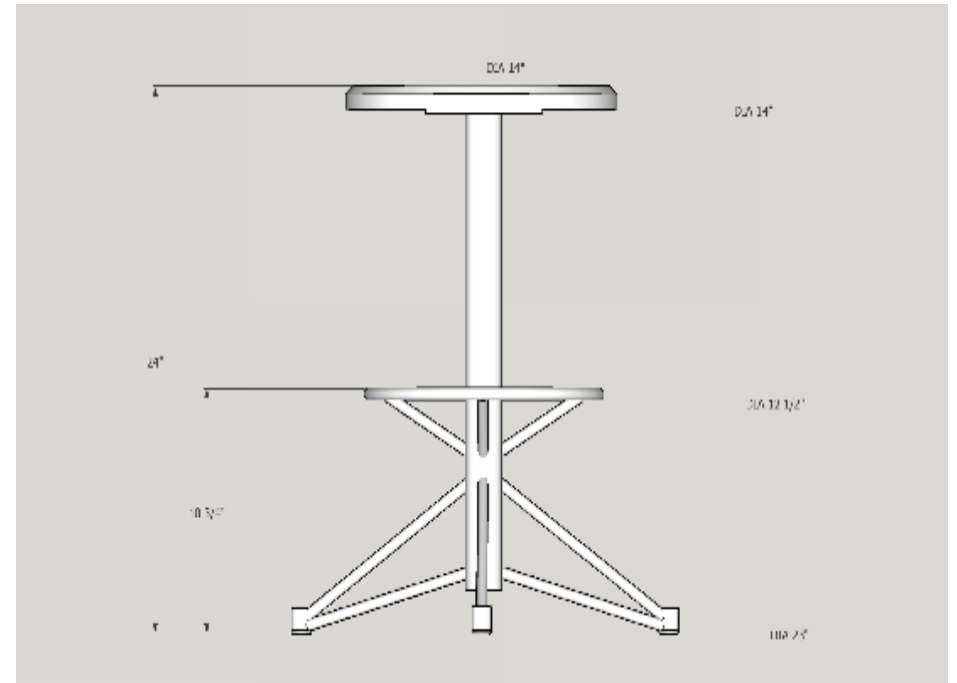

**EDGEWORK
CREATIVE**

EDGEWORK CREATIVE

\$200 **Inquire for trade pricing and customization options*

THE MAST STOOL - 24" H

Worth its weight in function and form, the Mast Stool makes for a mighty piece of furniture. Handcrafted from wood and steel in Columbus, OH.

- Wood seat available in Ash, White Oak or Walnut
- Steel base finished in Black, White or Clear
- Features protective felt pads on feet of base
- Footrest at 12" H
- Suitable for residential and commercial applications
- Indoor use only