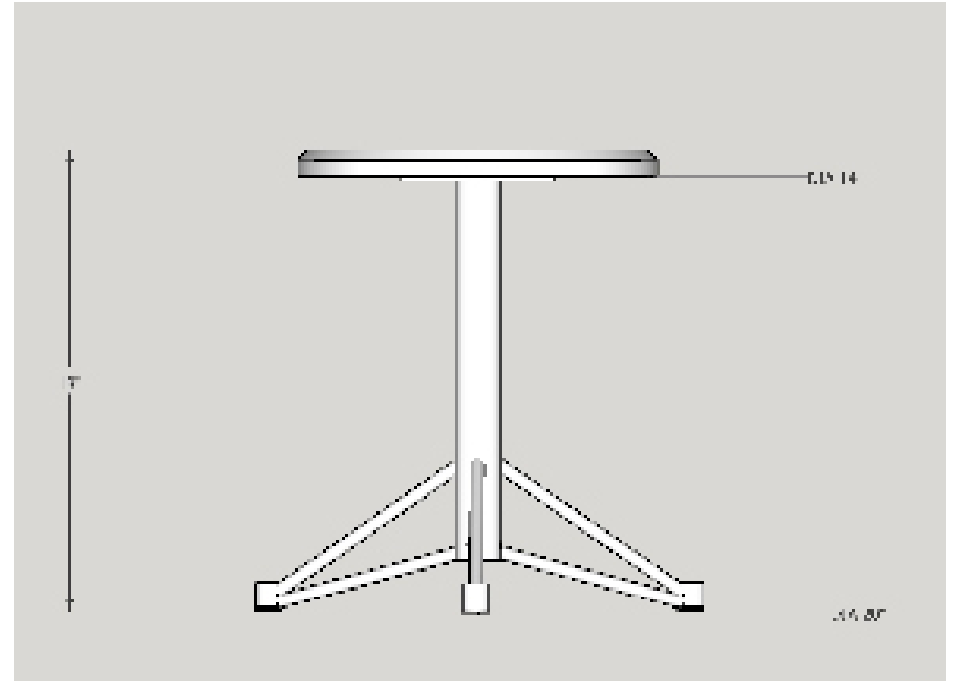

EDGEWORK
CREATIVE

EDGEWORK CREATIVE

\$175 **Inquire for trade pricing and customization options*

THE MAST STOOL - 18" H

Worth its weight in function and form, the Mast Stool makes for a mighty piece of furniture. Handcrafted from wood and steel in Columbus, OH — it's a utility stool with panache.

- Wood seat available in Ash, White Oak or Walnut
- Steel base finished in Black, White or Clear
- Features protective felt pads on feet of base
- Suitable for residential and commercial applications
- Indoor use only