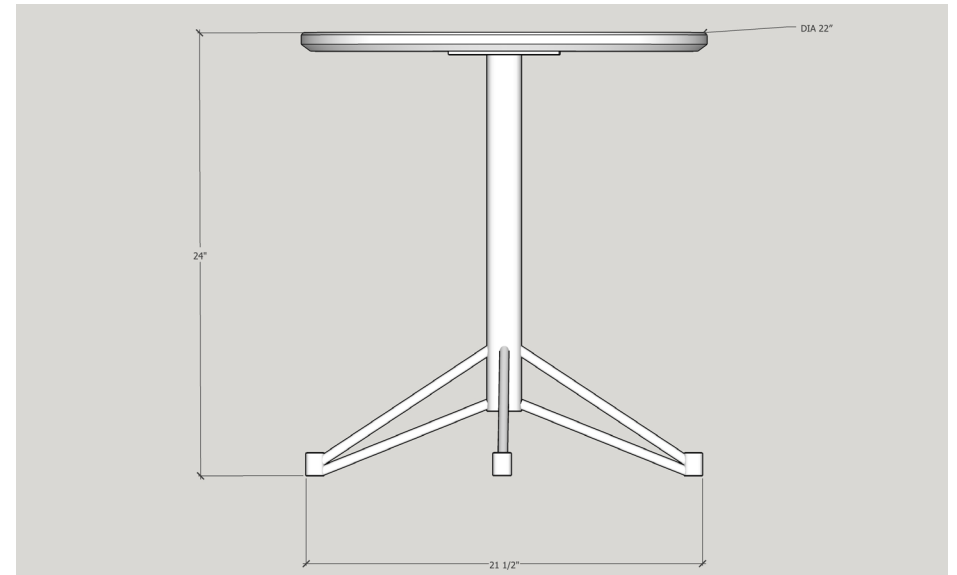

EDGEWORK
CREATIVE

EDGEWORK CREATIVE

\$225 **Starting price. Please inquire for trade pricing.*

THE MAST SIDE TABLE

The Mast side table makes the perfect perch next to an armchair or sofa and can be arranged in sets of 2 or 3 to create a dynamic coffee table concept.

- 22" in diameter
- Solid wood top in Ash, White Oak or Walnut
- Steel pedestal base in Black, White or Clear
- Indoor use only

INFO@EDGEWORKCREATIVE.CO

EDGEWORKCREATIVE.CO