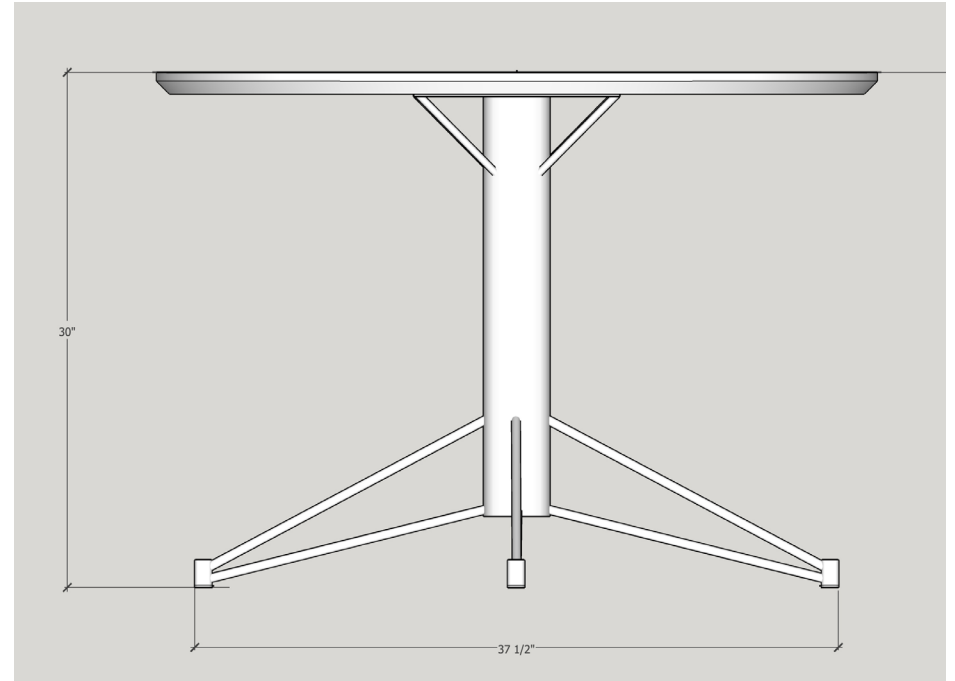

### THE MAST DINING TABLE

Life happens around a table, so make it a table you love. The Mast dining table features a sleek pedestal steel base paired with a round wood top available in Ash, White Oak or Walnut.

- 42" in diameter
- Solid wood top in Ash, White Oak or Walnut
- Steel pedestal base in Black, White or Clear
- Indoor use only

INFO@EDGEWORKCREATIVE.CO

EDGEWORKCREATIVE.CO