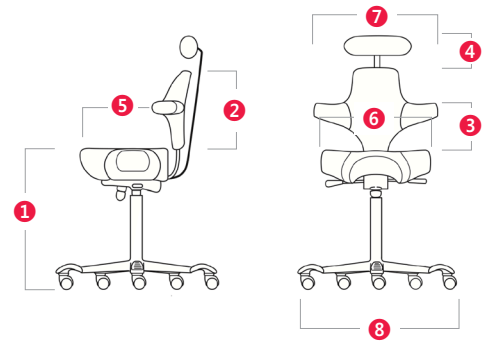

# HÅG Capisco™

A design icon – still going strong.

HÅG Capisco responds intuitively to the body's natural movements and provides unlimited possibilities for variation of the seated posture. The unique shape of the backrest provides perfect support in numerous sitting positions without restricting the ability to move and is made for greater freedom of movement, variation and natural sitting positions. The saddle seat can be adjusted between low and high working positions, all the way up to standing, enabling you to be more dynamic in your movements. It's perfect to pair with a height adjustable desk.

MEASUREMENTS	8105	8106	8126	8107	8127
Seat height 150 mm gas lift	15"-20.3"	16.4"-21.5"	16.4"-21.5"	16.4"-21.5"	16.4"-21.5"
① Seat height 200 mm gas lift (standard)	19.1"-26"	19.1"-26"	19.5"-26.4"	19.1"-26"	19.5"-26.4"
Seat height 265 mm gas lift	22.4"-31.9"	22.4"-31.9"	22.8"-32.3"	22.4"-31.9"	22.8"-32.3"
② Height of backrest	-	18.1"	18.1"	18.1"	18.1"
③ Height of foremost support on backrest	-	5.9"-9.4"	5.9"-9.4"	5.9"-9.4"	5.9"-9.4"
④ Height of foremost support on headrest	-	-	-	21.9"-30.9"	21.9"-30.9"
⑤ Seat depth	-	13.4"-16.5"	13.4"-16.5"	13.4"-16.5"	13.4"-16.5"
⑥ Seat width	18.5"	18.5"	18.5"	18.5"	18.5"
⑦ Maximum chair width		23.4"	23.4"	23.4"	23.4"
⑧ Footbase diameter	28.7"	28.7"	28.7"	28.7"	28.7"
Weight	16.5 lbs	30.9 lbs	32 lbs	34.2 lbs	35.3 lbs

Measurements in inches.

Where a chair is adjustable, minimum and maximum measurements are listed.

## Features

HÅG in Balance Mechanism®:

- Seat depth
- Back height adjustment
- Backward tilt tension. Tilt range is 15° backwards from a neutral position 2° to the rear
- Two-position tilt lock

Base:

- Foot support provides a comfortable way to vary the position of your feet