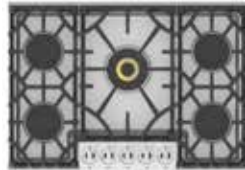

Ranges, Rangetops & Cooktops