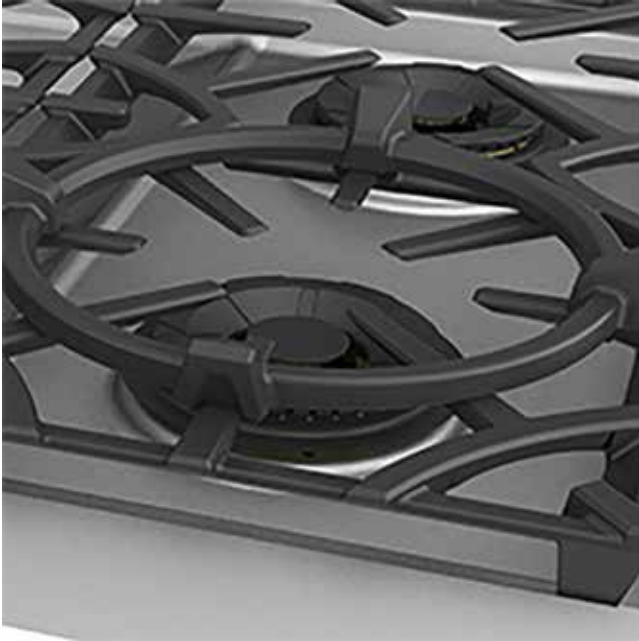

		<b>MRP</b>	<b>MAP</b>	<b>MSRP</b>
AKWR	Wok Ring (Accommodates Rangetops, Ranges and Gas Cooktops)	\$119	\$129	\$139
AKOR30	30" Oven Rack, Telescopic (also for 30" oven of 48" ranges)	\$139	\$149	\$159
AKOR36	36" Oven Rack, Telescopic	\$159	\$169	\$179
AKRDJGP	Double Joining Grille Panel	\$1,029	\$1,079	\$1,139