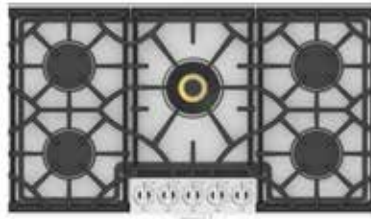

36" GAS COOKTOP

		MRP	MAP	MSRP
KGC36	36" Gas Cooktop, NG (LP conversion kit included)	$2,699	$2,839	$2,979