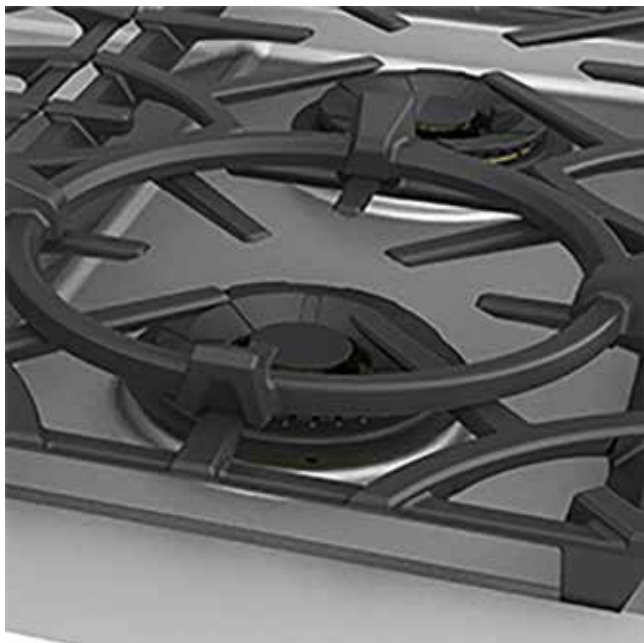

GAS COOKTOP, RANGE AND RANGETOP ACCESSORIES

		MRP	MAP	MSRP
AKWR	Wok Ring (Accommodates Rangetops, Ranges and Gas Cooktops)	\$169	\$183	\$197
AKOR30	30" Oven Rack, Telescopic (also for 30" oven of 48" ranges)	\$197	\$212	\$226
AKOR36	36" Oven Rack, Telescopic	\$226	\$240	\$254
AKRDJGP	Double Joining Grille Panel	\$1,461	\$1,532	\$1,617