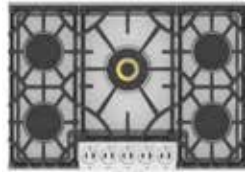

Ranges, Rangetops & Cooktops