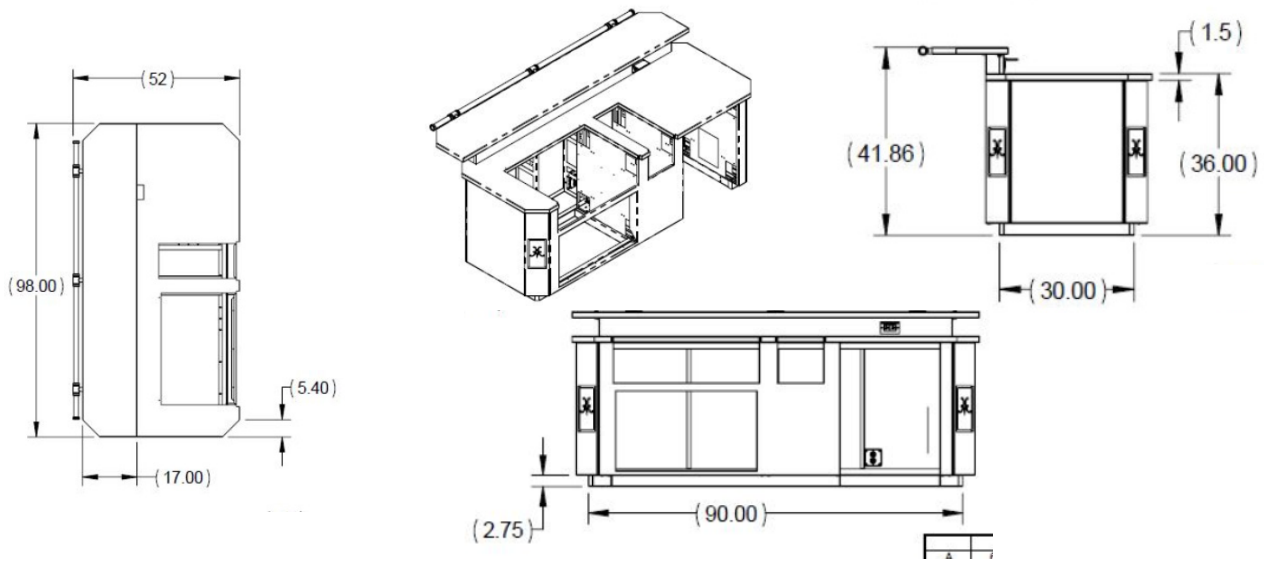

POLY FABRIC COVERS FOR OUTDOOR LIVING SUITES

		MRP	MAP	MSRP
AGVCESS08	Ultra'tect Poly Fabric Cover, Outdoor Living Suite, 8 Foot	$909	$959	$1,009
AGVCESSB08	Ultra'tect Poly Fabric Cover, Outdoor Living Suite, Bar, 8 Foot	$959	$1,009	$1,059