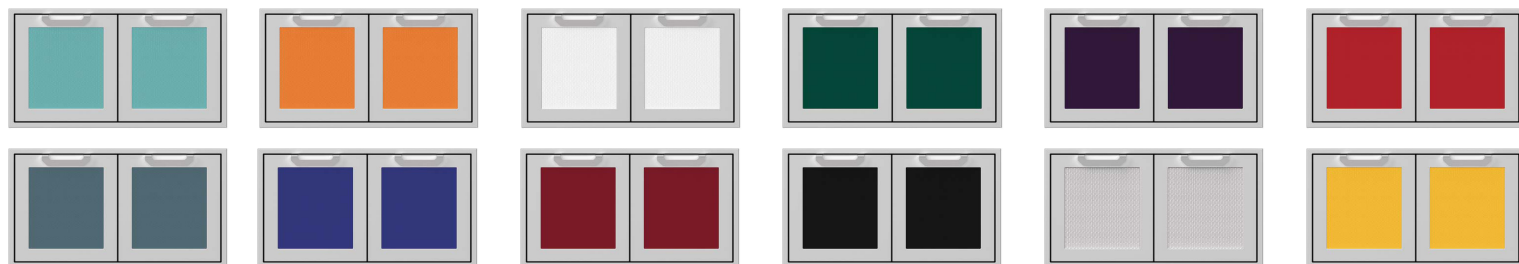

Dbl Doors L-R (Bora Bora, Citra, Froth, Grove, Lush, Matador, Pacific Fog, Prince, Tin Roof, Stealth, Steeletto, Sol)