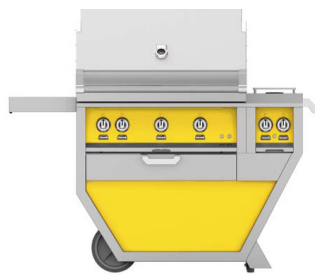

Sol

Model Shown: GABR36CX2