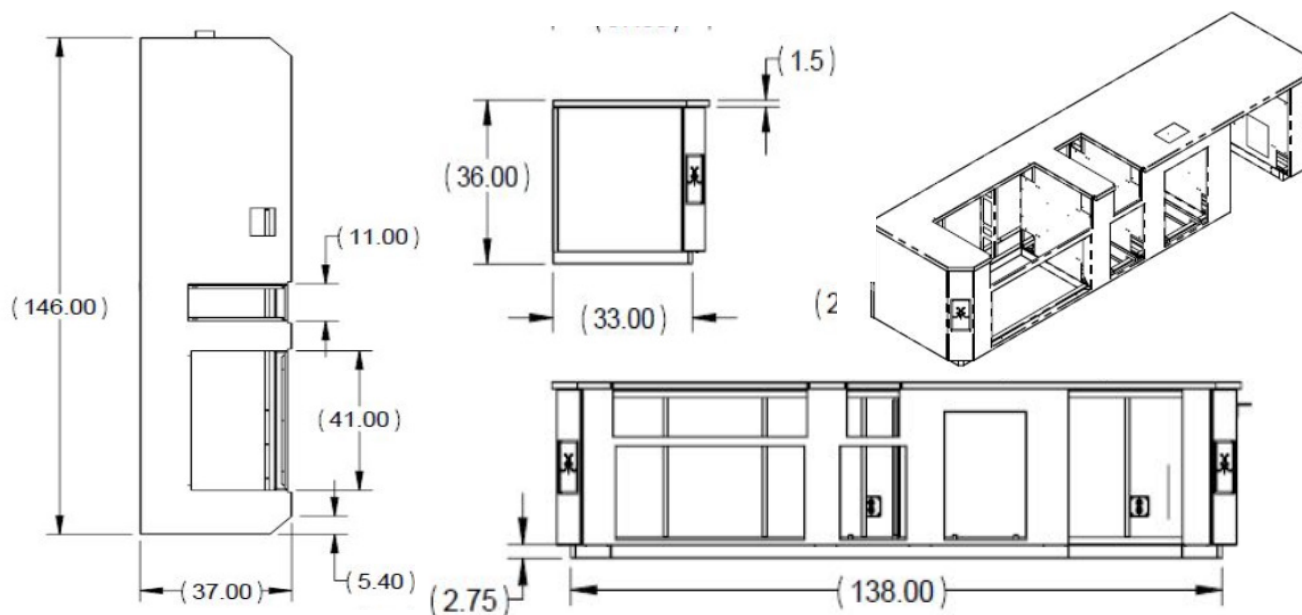

POLY FABRIC COVERS FOR OUTDOOR LIVING SUITES

		MRP	MAP	MSRP
AGVCESS12	Ultra'tect Poly Fabric Cover, Outdoor Living Suite, 12 Foot	$969	$1,019	$1,069
AGVCESSB12	Ultra'tect Poly Fabric Cover, Outdoor Living Suite, Bar, 12 Foot	$1,019	$1,069	$1,119