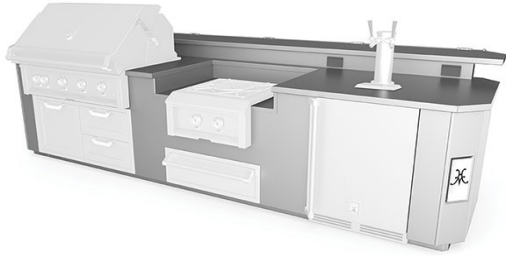

(Complete Suite GESDBP12)

12' Suite Appliance Components:

- 42" Hestan Built-In Grill Unit
- 42" Storage or Access Door Unit
- 24" Hestan Power Burner
- 30" Hestan Storage Drawer
- 24" Hestan Refrigerator Product

12 FOOT ENTERTAINMENT SUITE POWER BURNER CUT OUT (APPLIANCES NOT INCLUDED)

		MRP	MAP	MSRP
GESP12	Grill, Entertainment, Suite, Power Burner, 12'	$12,249	$12,859	$13,499
GESSP12	Grill, Entertainment, Suite, Stainless Countertop, Power Burner, 12'	$14,469	$15,189	$15,949
GESDP12	Grill, Entertainment, Suite, Dispenser Beer, Power Burner, 12' (Has SS Countertop)	$14,489	$15,219	$15,979
GESBP12	Grill, Entertainment, Suite, Bar, Power Burner, 12'	$16,719	$17,559	$18,439
GESBP12	Grill, Entertainment, Suite, Stainless Countertop, Bar, Power Burner, 12'	$21,229	$22,369	$23,489
GESDBP12	Grill, Entertainment, Suite, Dispenser Beer, Bar, Power Burner, 12' (SS Countertop)	$21,229	$22,369	$23,489