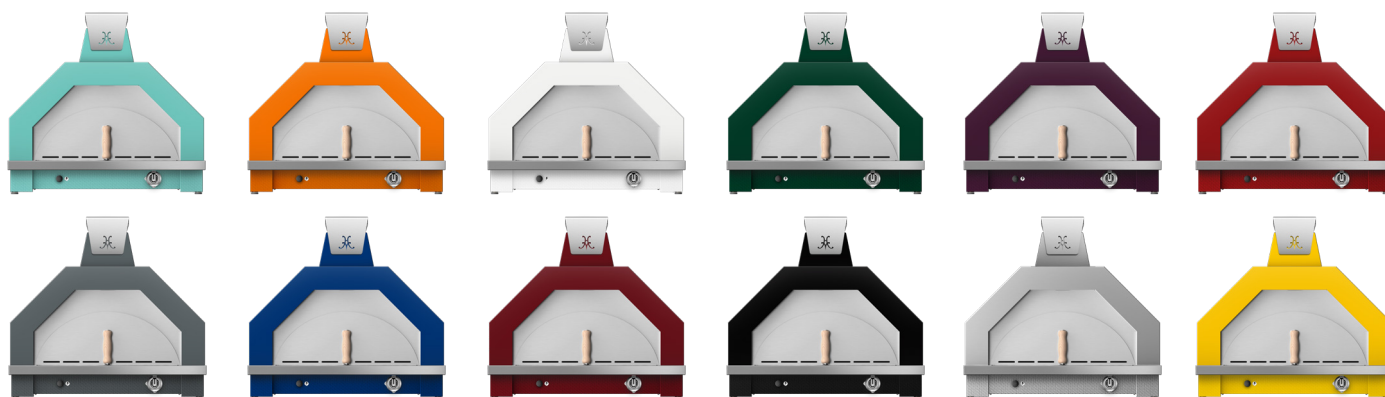

PIZZA OVEN

		MRP	MAP	MSRP
AGPO33-LP-SS	Pizza Oven, 33", Propane, Steeletto Stainless Steel	$7,699	$8,089	$8,489
AGPO33-NG-SS	Pizza Oven, 33", Natural Gas, Steeletto Stainless Steel	$7,699	$8,089	$8,489
AGPO33LK	Light Kit, Pizza Oven, for Steeletto Stainless Steel only	$199	$209	$219
AGPO33LK-XX	Color and Light Kit, Pizza Oven*	$1,299	$1,369	$1,439
	*Color Light Kit Conversion Fee	$200	$200	$200
AGCKLPT	Portable Tank Conversion Kit, Side Burner & Campania Pizza Oven, LP	$119	$129	$139
AGVCPO33	Carbon Fiber Vinyl Cover, Pizza Oven, 33"	$359	$379	$399

Pizza Oven L-R (Bora Bora, Citra, Froth, Grove, Lush, Matador, Pacific Fog, Prince, Tin Roof, Stealth, Steeletto, Sol)