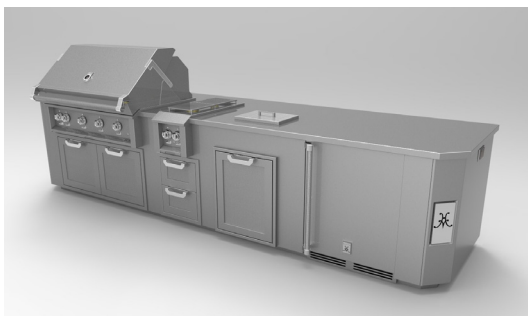

(Complete Suite GE5S12)

12' Suite Appliance Components:

- 42" Hestan Built-In Grill Unit
- 42" Storage or Access Door Unit
- 12" Hestan Side Burner Unit
- 16" Hestan Double Drawers
- 20" Hestan Trash and Recycle Center
- Trash Chute
- 24" Hestan REfrigerator Product

12 FOOT ENTERTAINMENT SUITE SIDE BURNER CUT-OUTS (APPLIANCES NOT INCLUDED)

		MRP	MAP	MSRP
GES12	12' Entertainment Suite (No Bar or Countertop)	$12,249	$12,859	$13,499
GE5S12	12' Entertainment Suite with Stainless Steel Countertop (No Bar)	$14,469	$15,189	$15,949
GESD12	12' Entertainment Suite with Beer Dispenser or Refrigerator Cut-Out w/ SS Countertop	$14,489	$15,219	$15,979
GESB12	12' Entertainment Suite with Bar (No Countertops)	$16,719	$17,559	$18,439
GE5SB12	12' Entertainment Suite with Bar and Stainless Countertop	$21,299	$22,369	$23,489
GESDB12	12' Entertainment Suite with Bar and Beer Dispenser/Refrigerator Cut-Outs w/ SS Countertops	$21,299	$22,369	$23,489