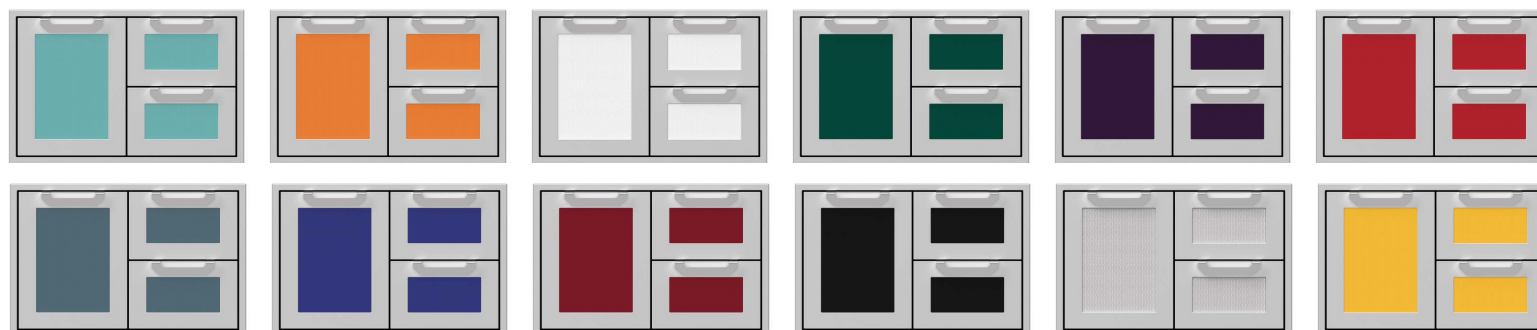

Combo L-R (Bora Bora, Citra, Froth, Grove, Lush, Matador, Pacific Fog, Prince, Tin Roof, Stealth, Steeletto, Sol)