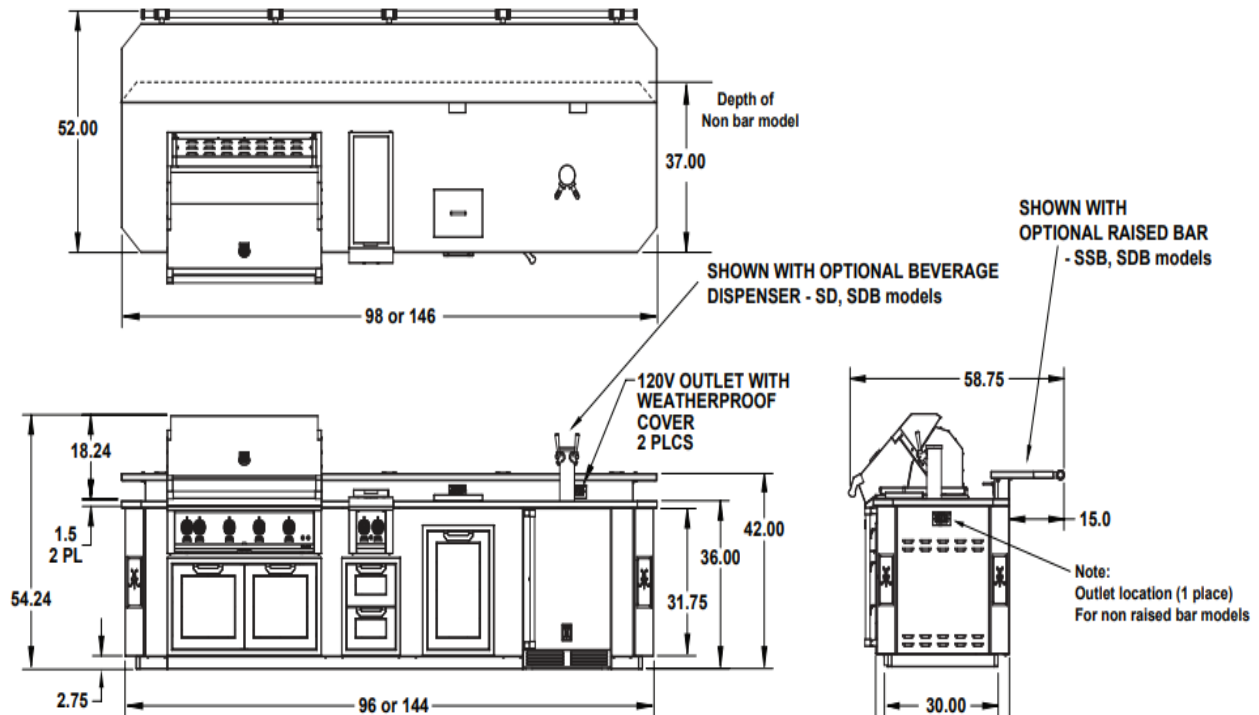

POLY FABRIC COVERS FOR OUTDOOR LIVING SUITES

		MRP	MAP	MSRP
AGVCESS12	Ultra'tect Poly Fabric Cover, Outdoor Living Suite, 12 Foot	$969	$1,019	$1,069
AGVCESSB12	Ultra'tect Poly Fabric Cover, Outdoor Living Suite, Bar, 12 Foot	$1,019	$1,069	$1,119