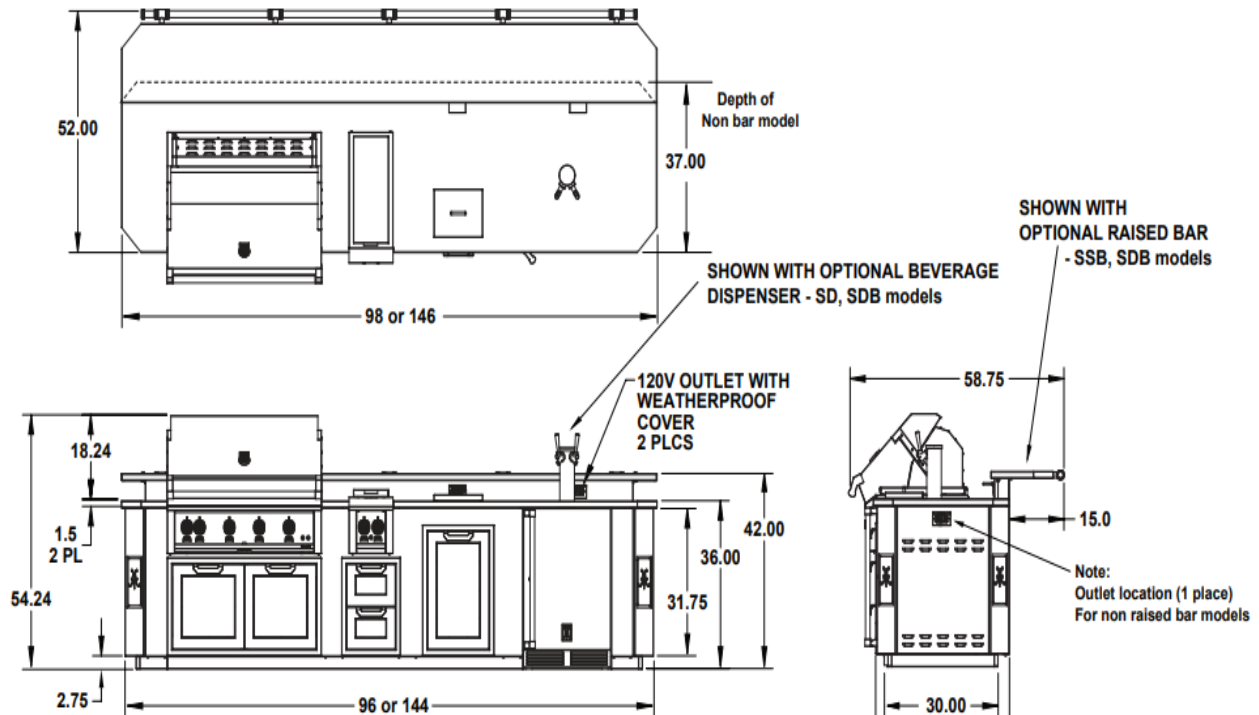

POLY FABRIC COVERS FOR OUTDOOR LIVING SUITES

		MSP	MAP	MSRP
AGVCESS12	Ultra'tect Poly Fabric Cover, Outdoor Living Suite, 12 Foot	C$1,376	C$1,447	C$1,518
AGVCESSB12	Ultra'tect Poly Fabric Cover, Outdoor Living Suite, Bar, 12 Foot	C$1,447	C$1,518	C$1,589