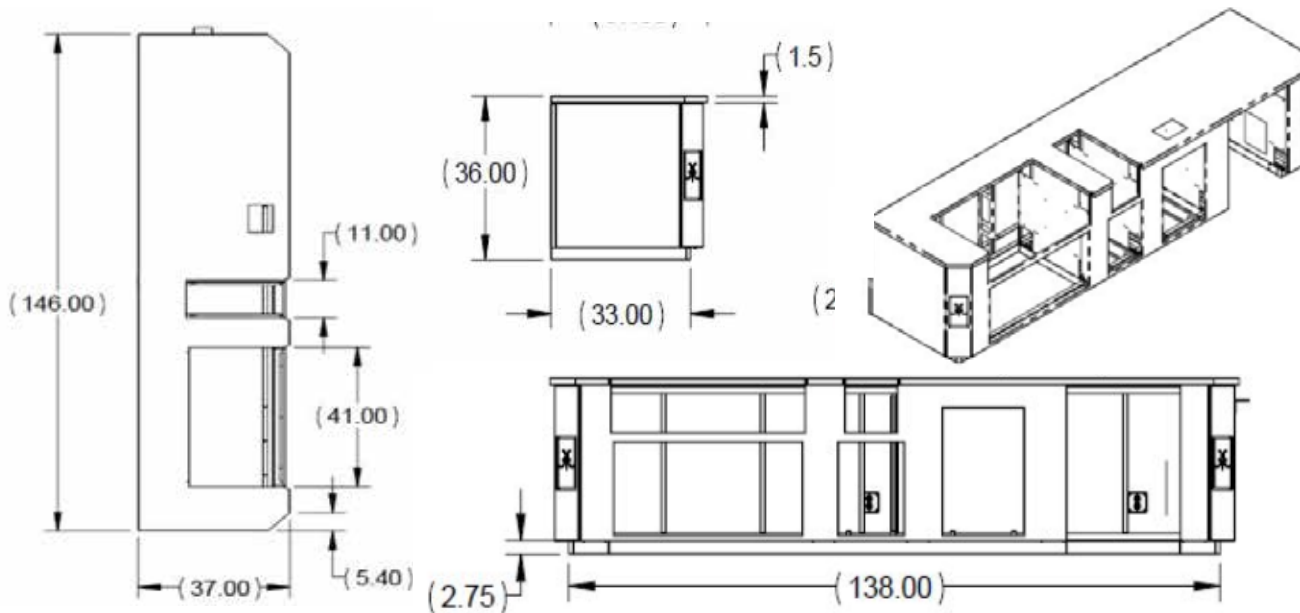

POLY FABRIC COVERS FOR OUTDOOR LIVING SUITES

		MSP	MAP	MSRP
AGVCESS12	Ultra'tect Poly Fabric Cover, Outdoor Living Suite, 12 Foot	C$1,376	C$1,447	C$1,518
AGVCESSB12	Ultra'tect Poly Fabric Cover, Outdoor Living Suite, Bar, 12 Foot	C$1,447	C$1,518	C$1,589