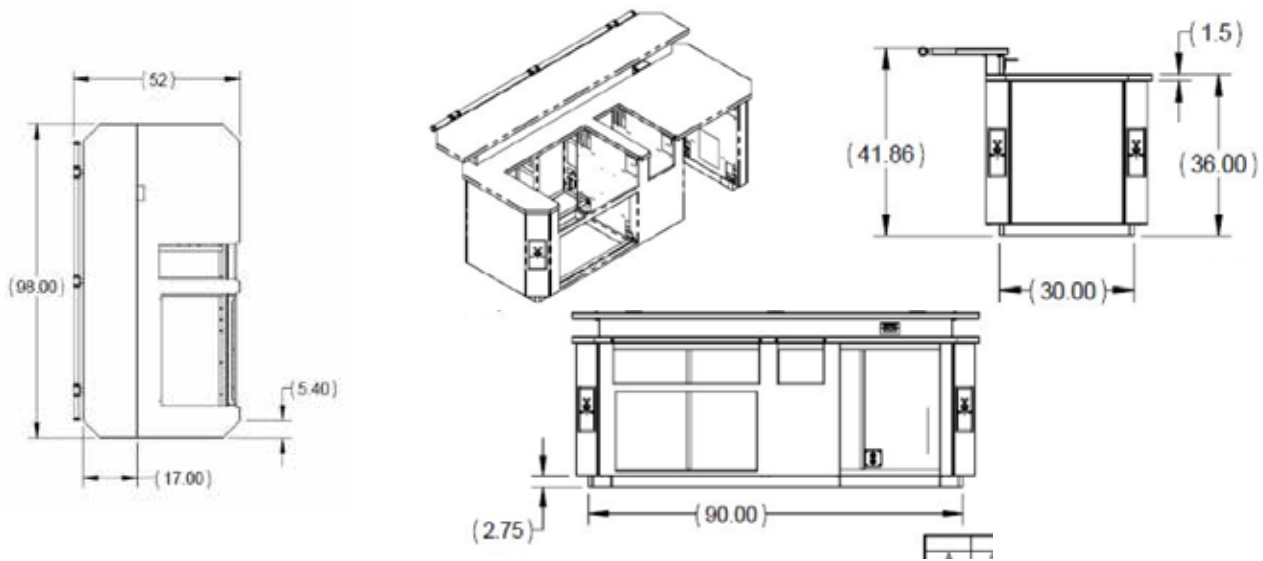

POLY FABRIC COVERS FOR OUTDOOR LIVING SUITES

		MSP	MAP	MSRP
AGVCESS08	Ultra'tect Poly Fabric Cover, Outdoor Living Suite, 8 Foot	C$1,291	C$1,362	C$1,433
AGVCESSB08	Ultra'tect Poly Fabric Cover, Outdoor Living Suite, Bar, 8 Foot	C$1,362	C$1,433	C$1,504