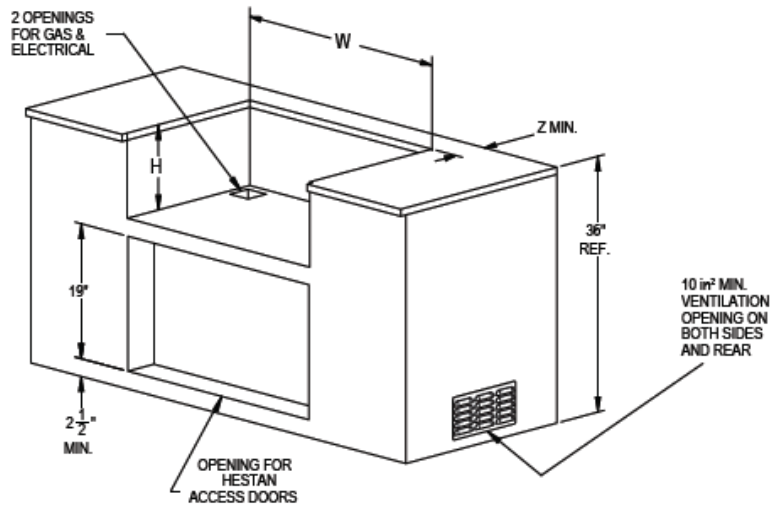

Built - In Models	Description	Cutout Dimensions							Total Btu's	
		W (in.)	D (in.)	H (in.)	X1 (in.)	X2 (in.)	X3 (in.)	X4 (in.)		Z (in.)
G_BR30-NG / -LP	30" Grill Built-in	29	23-1/2	11-1/2	1-3/16	1-1/2	1/4	13/16	5-1/2	62000
G_BR36-NG / -LP	36" Grill Built-in	35	23-1/2	11-1/2	1-3/16	1-1/2	1/4	13/16	5-1/2	89000
G_BR42-NG / -LP	42" Grill Built-in	41	23-1/2	11-1/2	1-3/16	1-1/2	1/4	13/16	5-1/2	118000

_ = specify burner configuration   A= all Trellis Burners   M= Sear and Trellis Burners   S= all Sear Burners