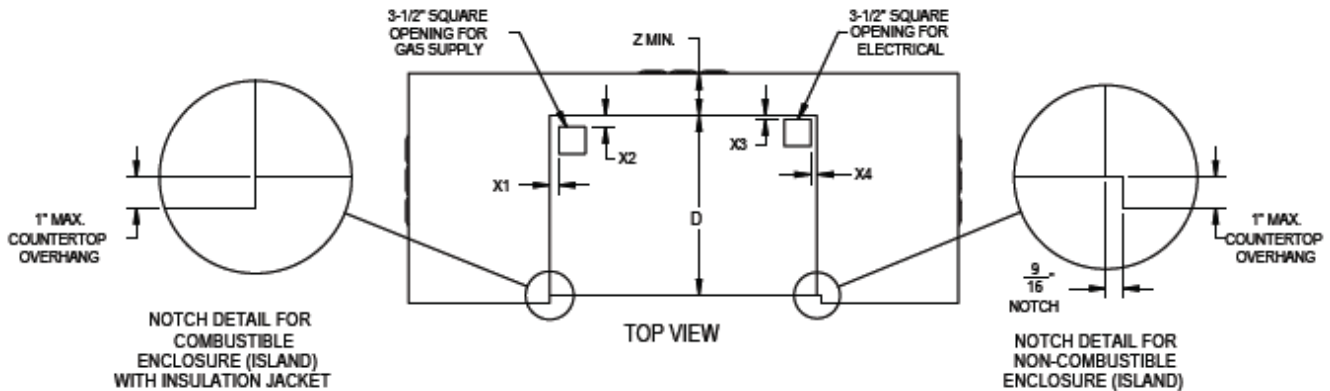

Built - In Models	Description	Cutout Dimensions							Total Btu's	
		W (in.)	D (in.)	H (in.)	X1 (in.)	X2 (in.)	X3 (in.)	X4 (in.)		Z (in.)
G_BR30-NG / -LP	30" Grill Built-in	29	23-1/2	11-1/2	1-3/16	1-1/2	1/4	13/16	5-1/2	62000
G_BR36-NG / -LP	36" Grill Built-in	35	23-1/2	11-1/2	1-3/16	1-1/2	1/4	13/16	5-1/2	89000
G_BR42-NG / -LP	42" Grill Built-in	41	23-1/2	11-1/2	1-3/16	1-1/2	1/4	13/16	5-1/2	118000

_ = specify burner configuration   A= all Trellis Burners   M= Sear and Trellis Burners   S= all Sear Burners