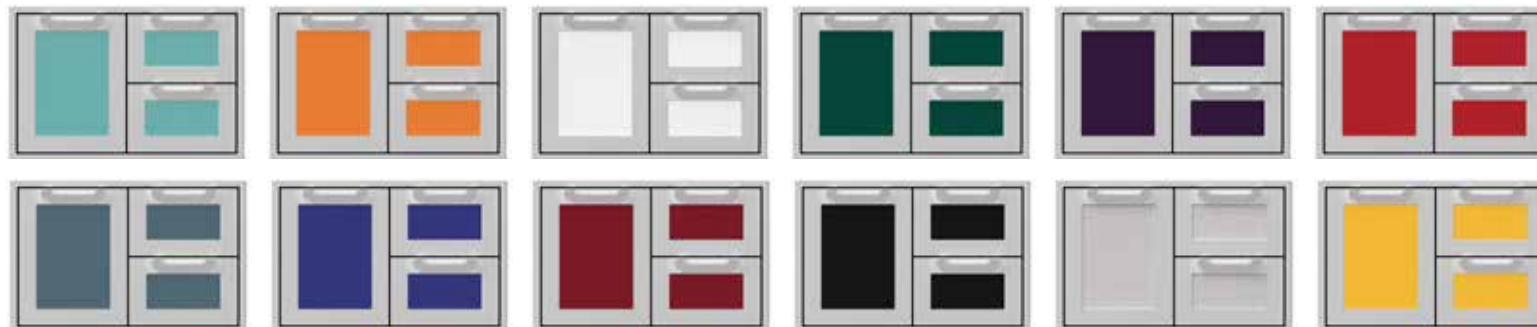

Combo L-R (Bora Bora, Citra, Froth, Grove, Lush, Matador, Pacific Fog, Prince, Tin Roof, Stealth, Steeletto, Sol)