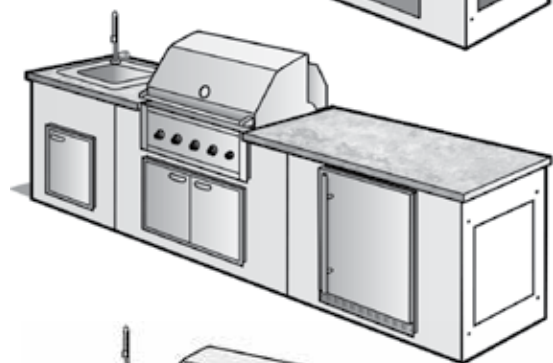

Step One

PRE-PLANNING & DESIGN

- Determine location of cabinets
- Specify Appliances, Countertops and Surround Material
- Install necessary utilities-gas, water, electrical drainage
- A minimum of 4" concrete or paver foundation is needed to support kitchen

Step Two

INSTALL CABINETS

- Set cabinets in designated area
- Level, glue, and bolt cabinets together

Step Three

CUT APPLIANCE OPENINGS

- Follow appliance manufacturers installation instructions
- Cut cabinets with a 4" or 7" diamond masonry blade
- Install doors and drawers in advance of stone installation

Step Four

INSTALL APPLIANCES & COUNTERTOPS

- Install appropriate outdoor countertop surface such as tile or granite
- If selecting a solid surface such as granite, it is recommended you work with a local fabricator

Step Five

INSTALL FINISHING MATERIALS

- Install material directly to the pre-scratched cabinets
- Follow the recommended installation guidelines provided

STRAIGHT (LINEAR CABINETS)

MODEL NUMBER	MSRP	MODEL NUMBER	MSRP
LOC-OLPLS0012	$219	LOC-OLPLS0024	$419
	12" Straight Cabinet 30"D x 36"H		24" Straight Cabinet 30"D x 36"H
LOC-OLPLS0036	$489	LOC-OLPLS0048	$649
	36" Straight Cabinet 30"D x 36"H		48" Straight Cabinet 30"D x 36"H
LOC-OLPLS0060	$749	LOC-OLPLS00CN	$549
	60" Straight Cabinet 30"D x 36"H		90° Corner Cabinet 30"D x 36"H

BAR HEIGHT CABINETS WITH CANTILEVER

MODEL NUMBER	MSRP	MODEL NUMBER	MSRP
LOC-OLPLSBHBC	$689	LOC-OLPLSBHBS	$599
	90° Bar Height Corner Cabinet w/ 10" Canteliver on two sides 30"D x 40"H		Bar Height Cab w/ 10" Canteliver Backside 30"D x 40"H