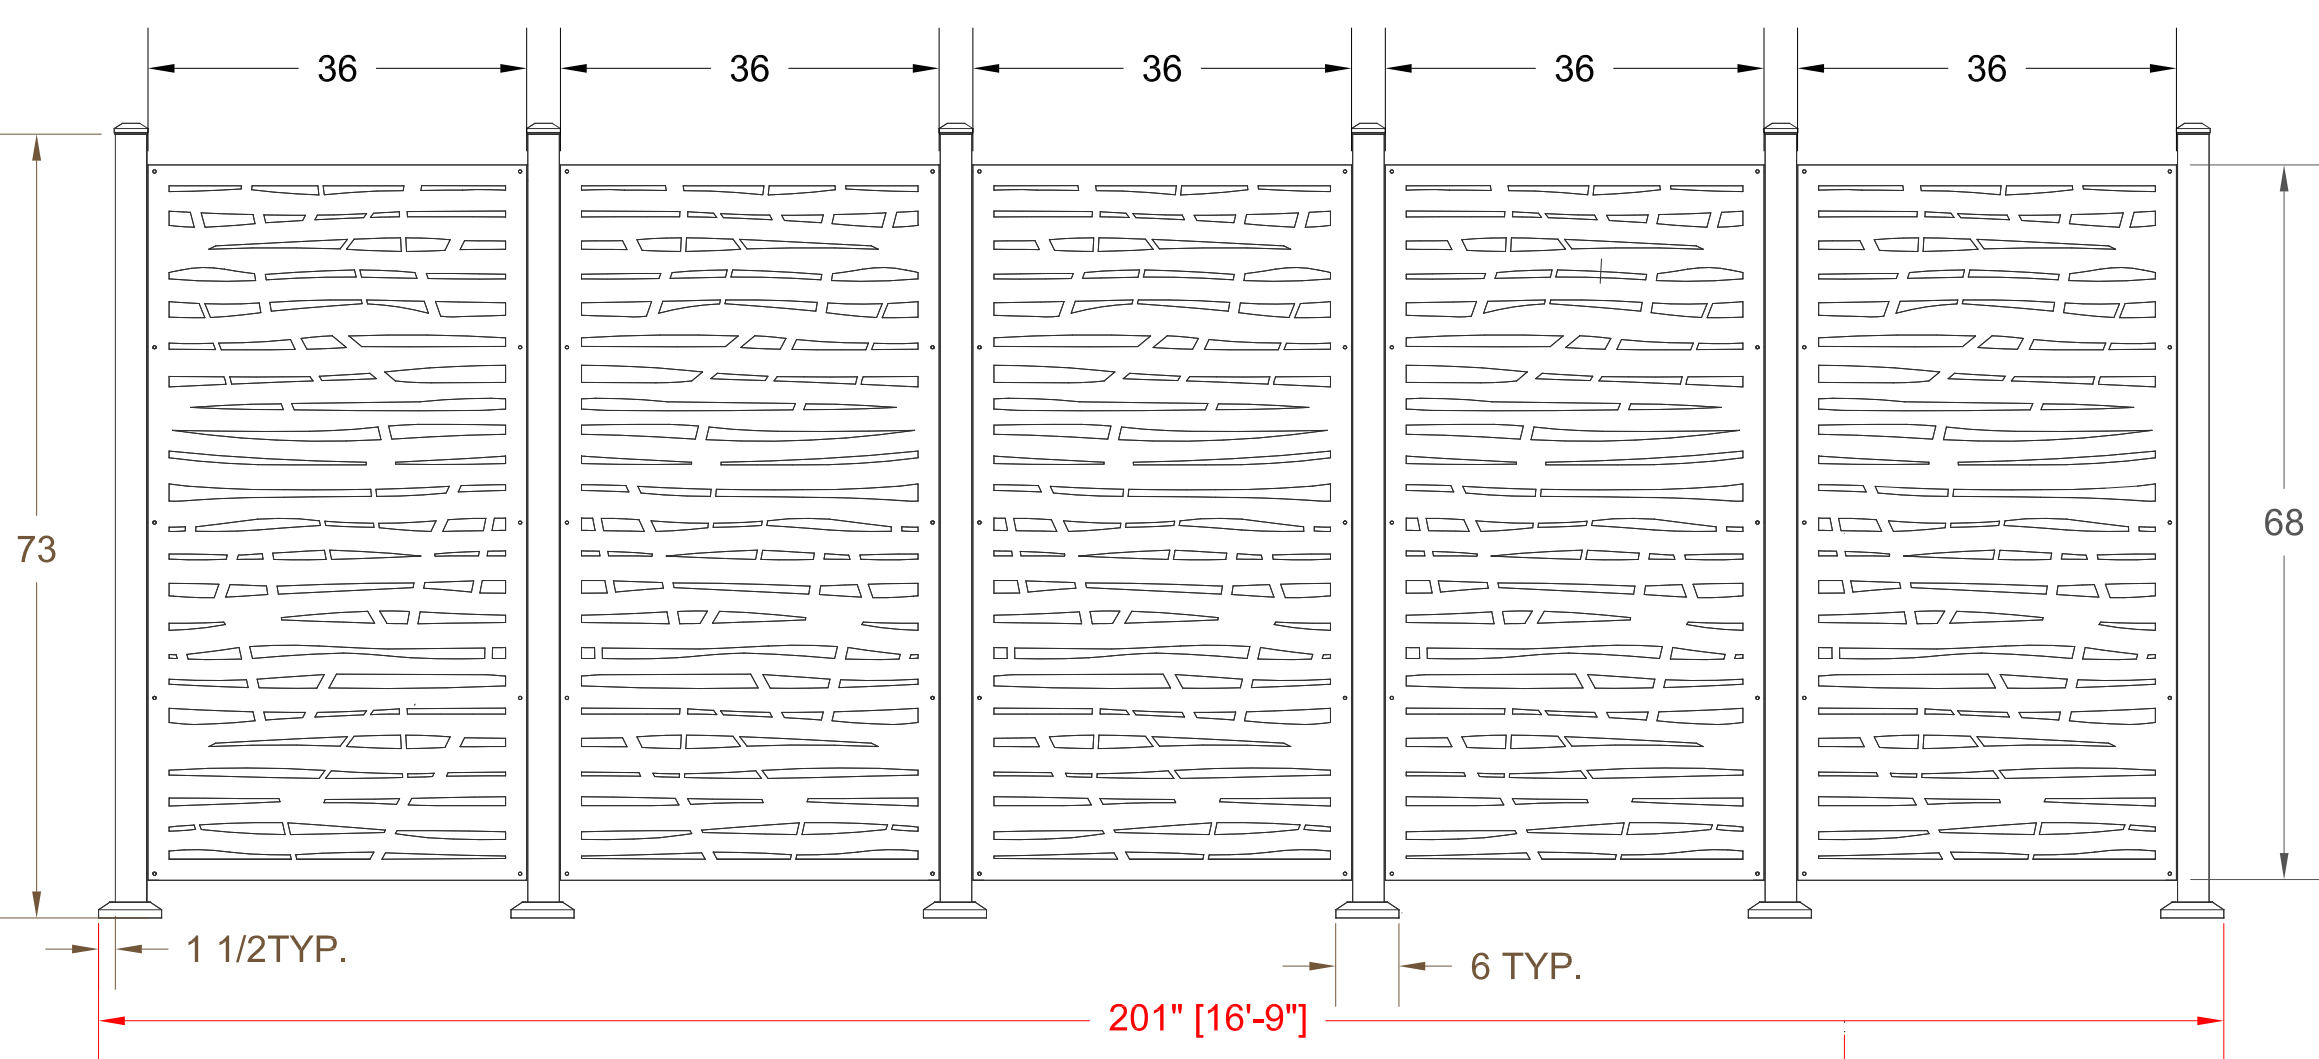

HIDEAWAY

Standard Screen Measurement Guide

SEE SIZING BELOW

HIDEAWAY Screens: 1
Posts: 2
Mounting Brackets (sets): 1

ALL MEASUREMENTS ARE INCHES
UNLESS OTHERWISE DENOTED.

HIDEAWAY Screens: 2
Posts: 3
Mounting Brackets (sets): 2

HIDEAWAY Screens: 3
Posts: 4
Mounting Brackets (sets): 3

HIDEAWAY Screens: 4
Posts: 5
Mounting Brackets (sets): 4

HIDEAWAY Screens: 5
Posts: 6
Mounting Brackets (sets): 5

HIDEAWAY Screens: 6
Posts: 7
Mounting Brackets (sets): 6