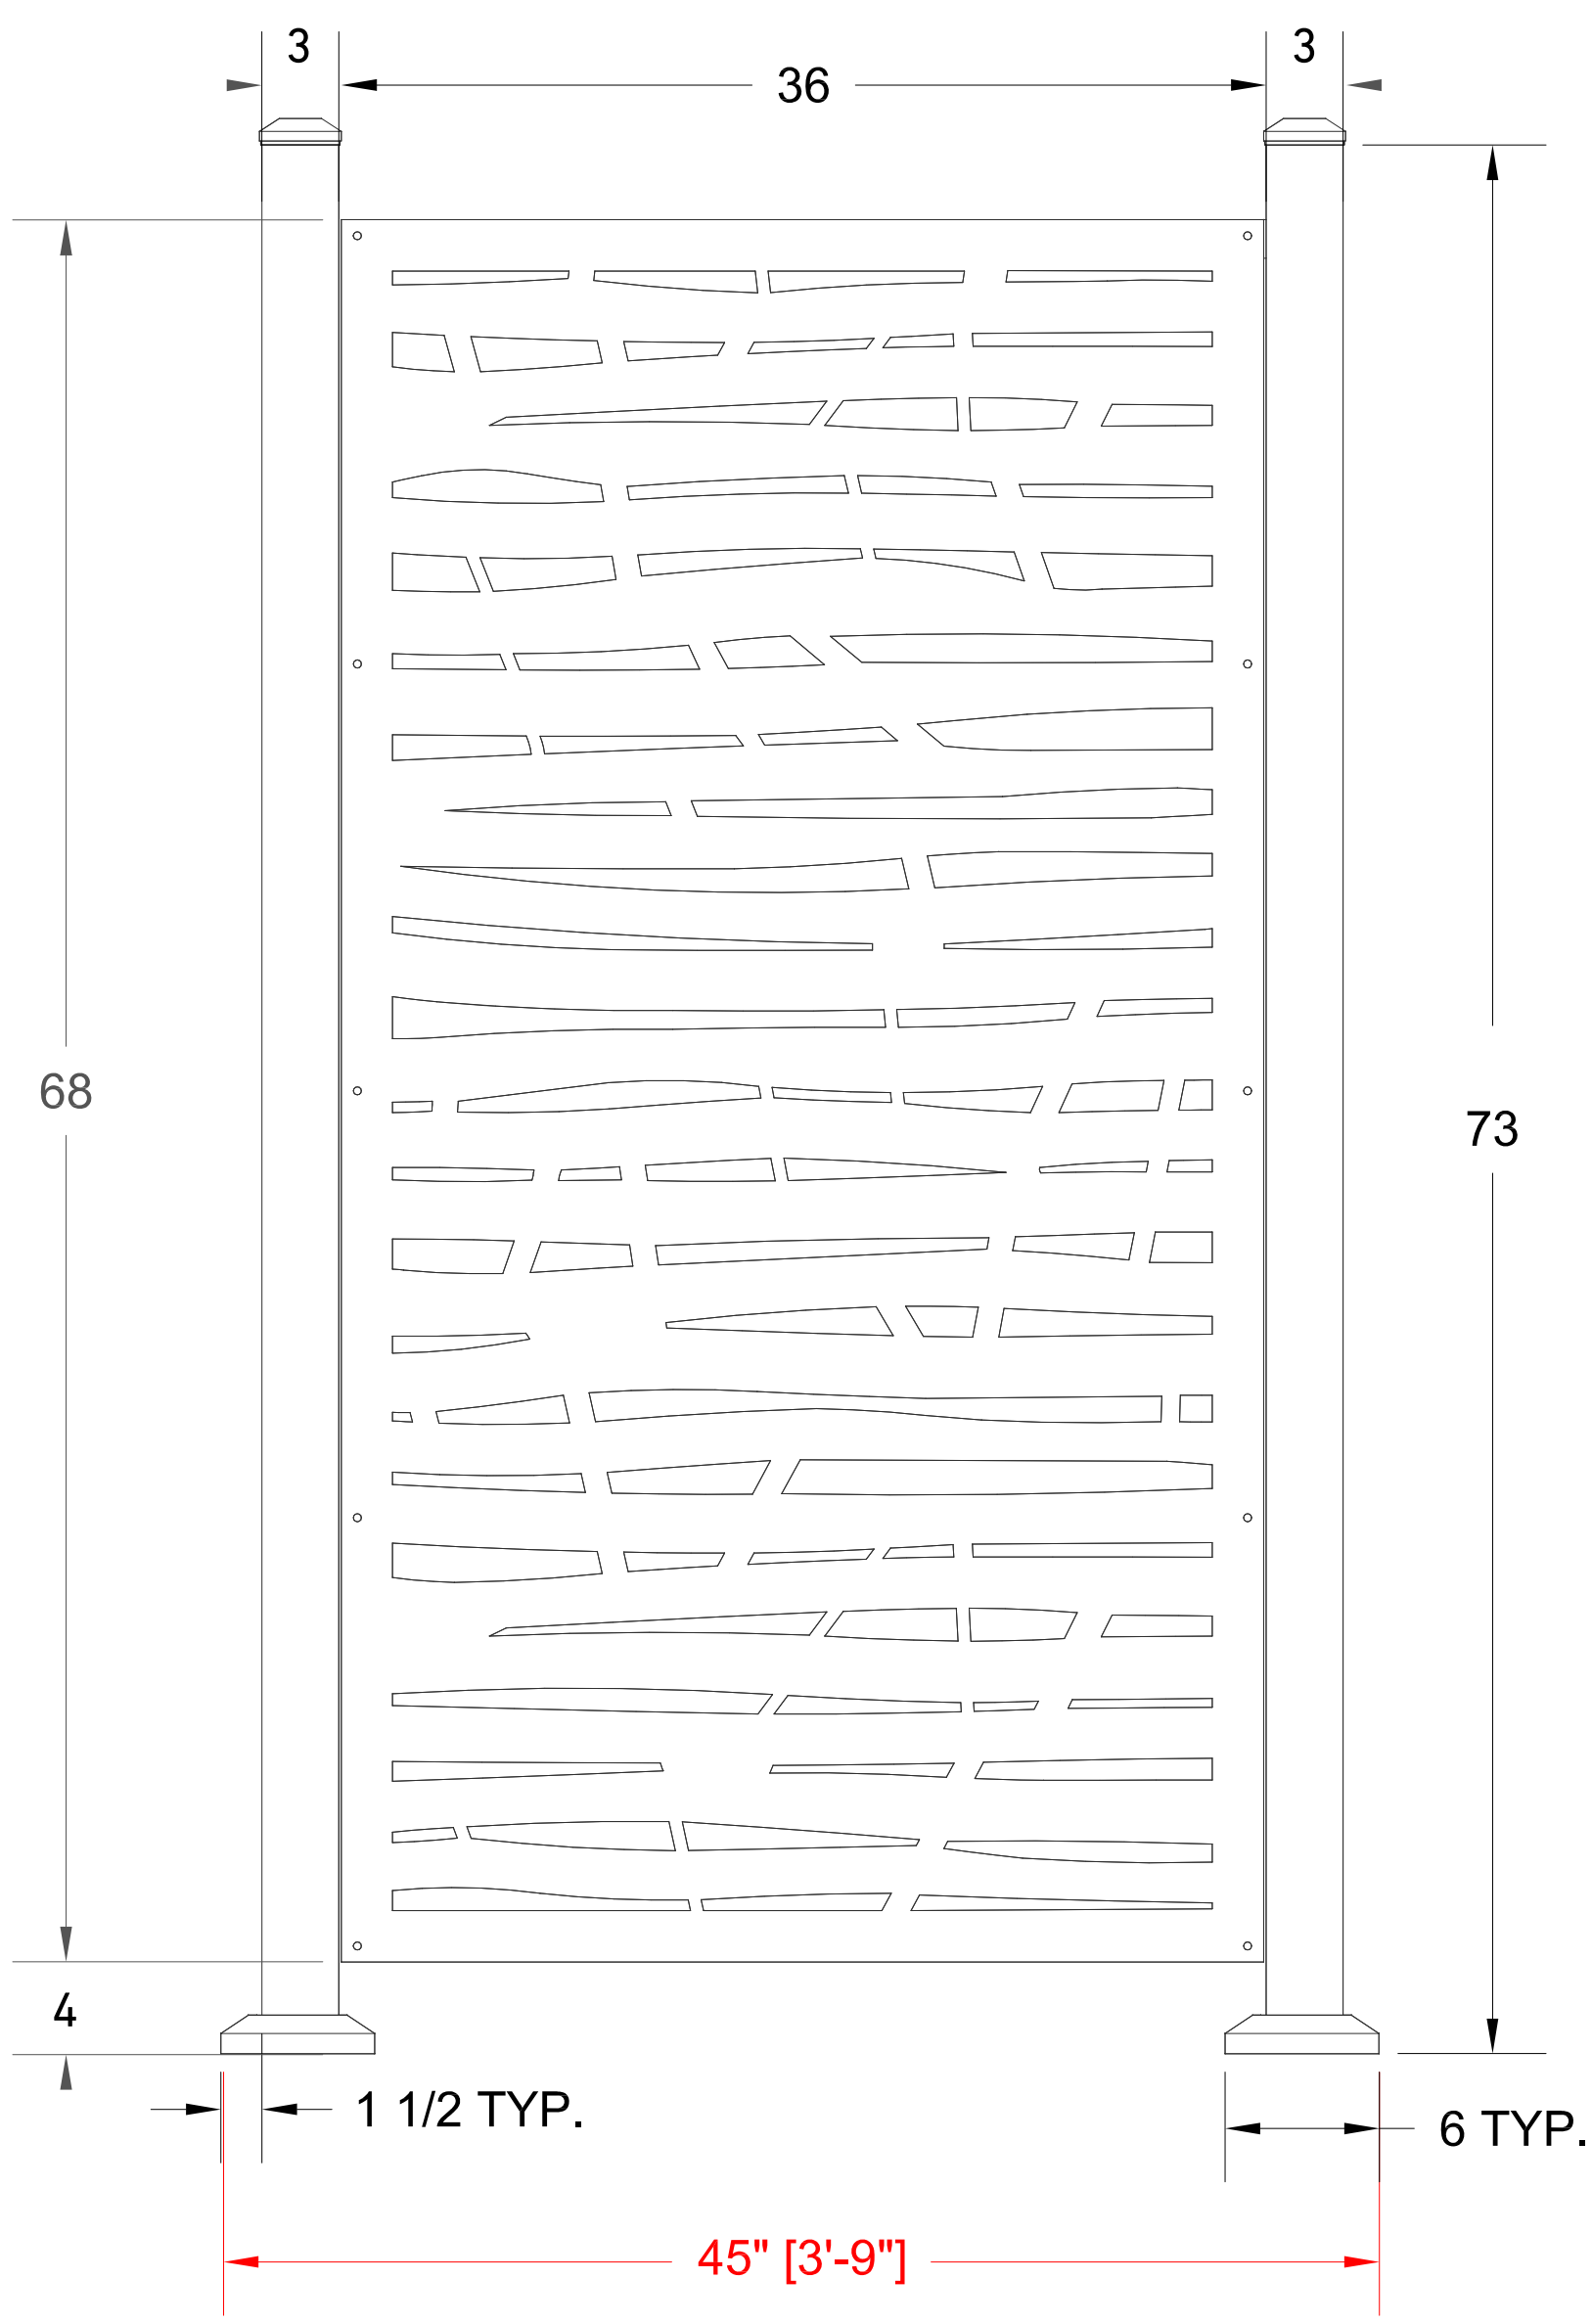

HIDEAWAY

Standard Screen Measurement Guide

SEE SIZING BELOW

HIDEAWAY Screens: 1
Posts: 2
Mounting Brackets (sets): 1

ALL MEASUREMENTS ARE INCHES
UNLESS OTHERWISE DENOTED.

HIDEAWAY Screens: 2
Posts: 3
Mounting Brackets (sets): 2

HIDEAWAY Screens: 3
Posts: 4
Mounting Brackets (sets): 3

HIDEAWAY Screens: 4
Posts: 5
Mounting Brackets (sets): 4

HIDEAWAY Screens: 5
Posts: 6
Mounting Brackets (sets): 5

HIDEAWAY Screens: 6
Posts: 7
Mounting Brackets (sets): 6

DESIGNED & ENGINEERED
 ACROSS CANADA & USA