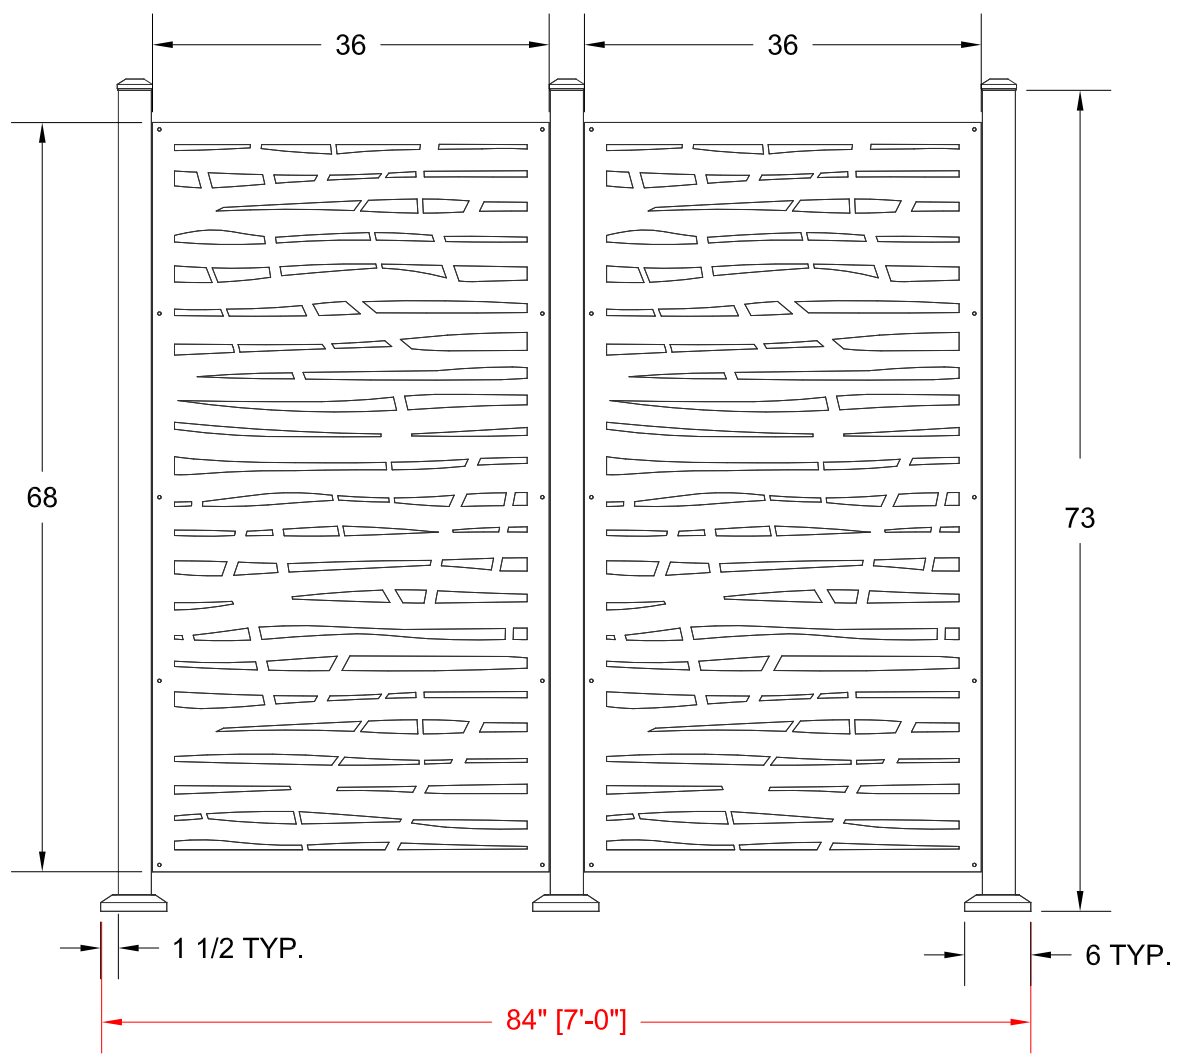

HIDEAWAY

Standard Screen Measurement Guide

SEE SIZING BELOW

HIDEAWAY Screens: 1
Posts: 2
Mounting Brackets (sets): 1

ALL MEASUREMENTS ARE INCHES
UNLESS OTHERWISE DENOTED.

HIDEAWAY Screens: 2
Posts: 3
Mounting Brackets (sets): 2

HIDEAWAY Screens: 3
Posts: 4
Mounting Brackets (sets): 3

HIDEAWAY Screens: 4
Posts: 5
Mounting Brackets (sets): 4

HIDEAWAY Screens: 5
Posts: 6
Mounting Brackets (sets): 5

HIDEAWAY Screens: 6
Posts: 7
Mounting Brackets (sets): 6