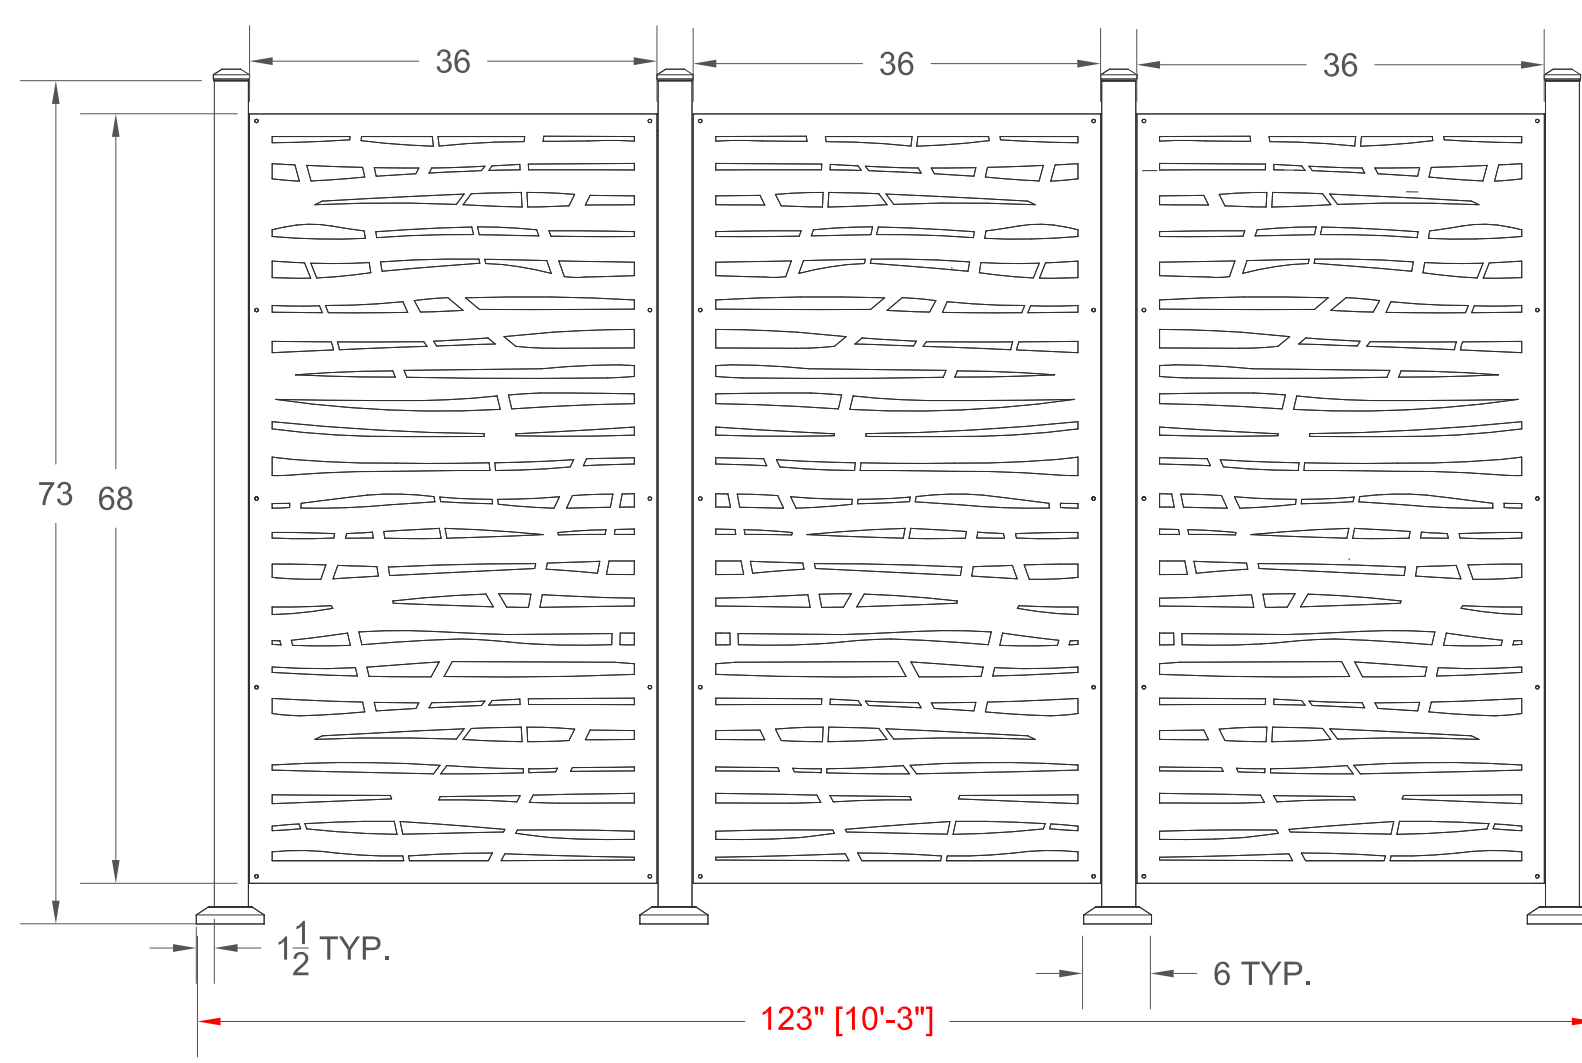

HIDEAWAY

Standard Screen Measurement Guide

SEE SIZING BELOW

HIDEAWAY Screens: 1
Posts: 2
Mounting Brackets (sets): 1

ALL MEASUREMENTS ARE INCHES
UNLESS OTHERWISE DENOTED.

HIDEAWAY Screens: 2
Posts: 3
Mounting Brackets (sets): 2

HIDEAWAY Screens: 3
Posts: 4
Mounting Brackets (sets): 3

HIDEAWAY Screens: 4
Posts: 5
Mounting Brackets (sets): 4

HIDEAWAY Screens: 5
Posts: 6
Mounting Brackets (sets): 5

HIDEAWAY Screens: 6
Posts: 7
Mounting Brackets (sets): 6