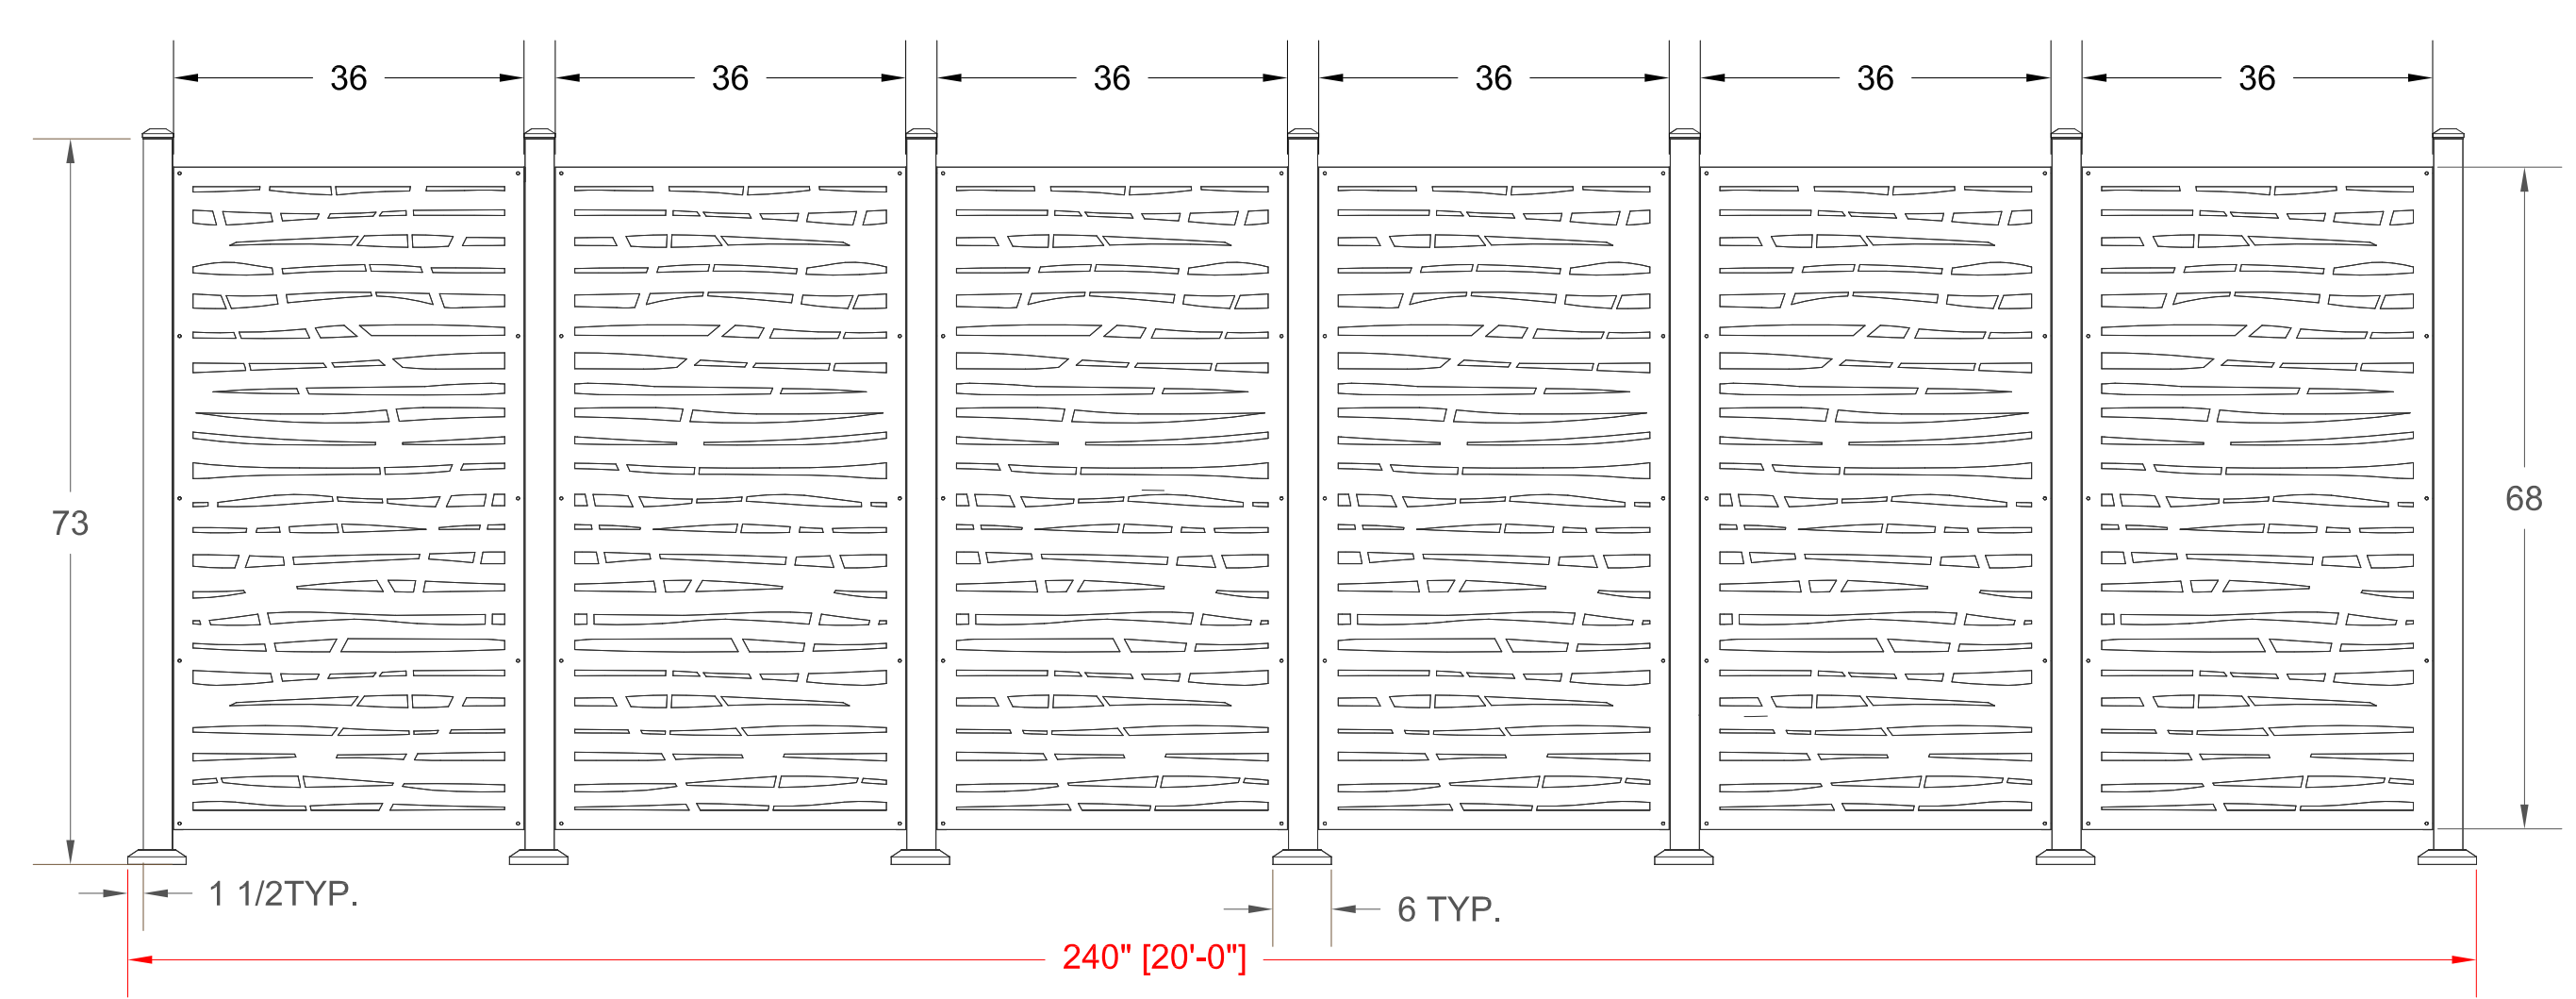

HIDEAWAY

Standard Screen Measurement Guide

SEE SIZING BELOW

HIDEAWAY Screens: 1
Posts: 2
Mounting Brackets (sets): 1

ALL MEASUREMENTS ARE INCHES
UNLESS OTHERWISE DENOTED.

HIDEAWAY Screens: 2
Posts: 3
Mounting Brackets (sets): 2

HIDEAWAY Screens: 3
Posts: 4
Mounting Brackets (sets): 3

HIDEAWAY Screens: 4
Posts: 5
Mounting Brackets (sets): 4

HIDEAWAY Screens: 5
Posts: 6
Mounting Brackets (sets): 5

HIDEAWAY Screens: 6
Posts: 7
Mounting Brackets (sets): 6

DESIGNED & ENGINEERED
 ACROSS CANADA & USA