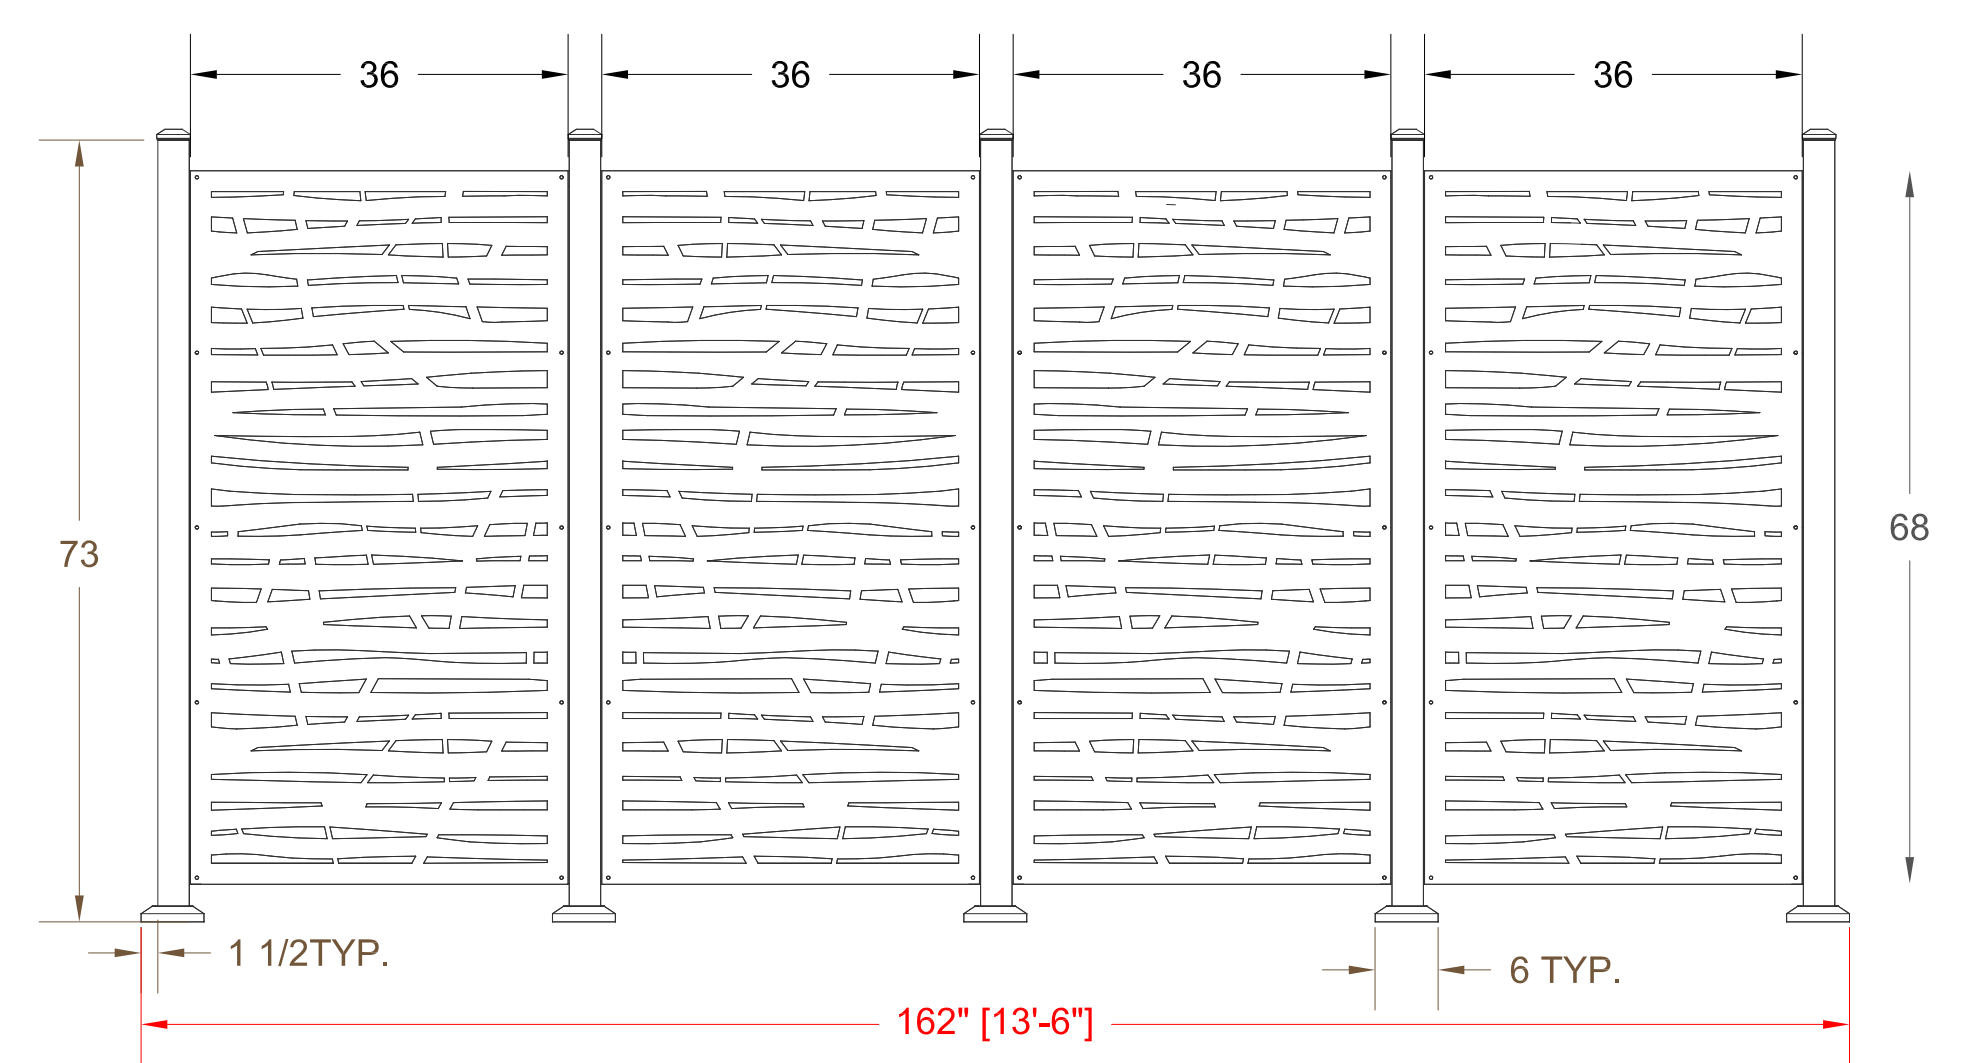

HIDEAWAY

Standard Screen Measurement Guide

SEE SIZING BELOW

HIDEAWAY Screens: 1
Posts: 2
Mounting Brackets (sets): 1

ALL MEASUREMENTS ARE INCHES
UNLESS OTHERWISE DENOTED.

HIDEAWAY Screens: 2
Posts: 3
Mounting Brackets (sets): 2

HIDEAWAY Screens: 3
Posts: 4
Mounting Brackets (sets): 3

HIDEAWAY Screens: 4
Posts: 5
Mounting Brackets (sets): 4

HIDEAWAY Screens: 5
Posts: 6
Mounting Brackets (sets): 5

HIDEAWAY Screens: 6
Posts: 7
Mounting Brackets (sets): 6