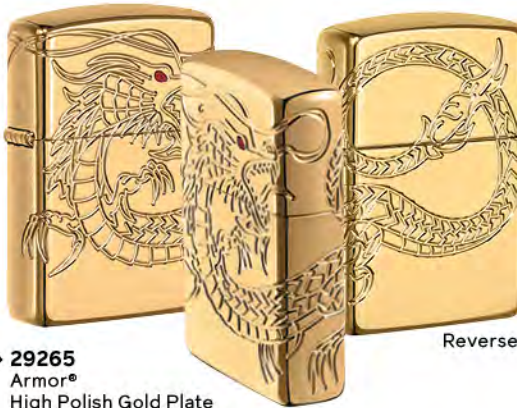

L 29265
Armor®
High Polish Gold Plate
MultiCut/Epoxy Inlay
$299.95