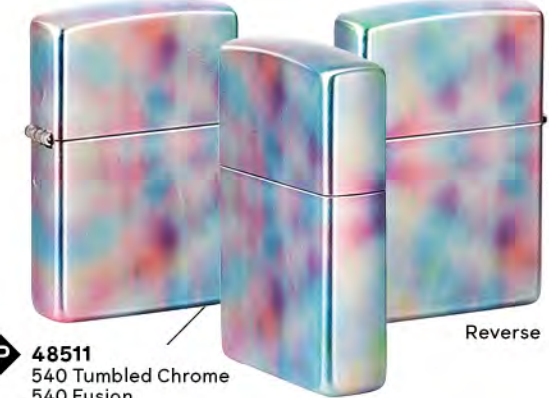

48511
540 Tumbled Chrome
540 Fusion
$74.95

Reverse