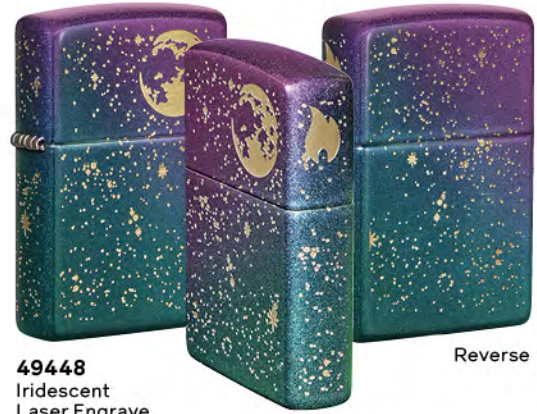

Outdoors

P 48771
540 Tumbled Chrome
540 Fusion
\$79.95

Reverse

BL 49810
Black Matte
Black Light
\$69.95

49448
Iridescent
Laser Engrave
\$84.95

Reverse

48382
Iridescent
Laser Engrave
\$54.95

P 49805
Glow-in-the-Dark Green
540 Color
\$79.95