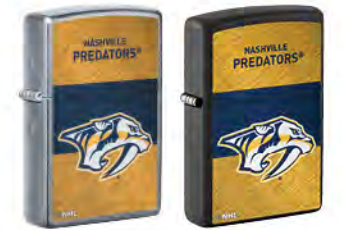

Street Chrome: 43067
Black Matte: 42381
Nashville Predators®

NHL® Custom Imprint Teams	Street Chrome/Color Image	Black Matte/Color Image
Anaheim Ducks®	39775	33460
Arizona Coyotes®	39782	42091
Buffalo Sabres®	39805	42114
Carolina Hurricanes®	39829	42121
Colorado Avalanche®	39843	42145
Columbus Blue Jackets®	39850	42152
Dallas Stars™	39867	42169
Florida Panthers™	39898	42190
LA Kings®	39904	42206
Minnesota Wild®	39911	42213
Nashville Predators®	43067	42381
New Jersey Devils®	39935	42237
New York Islanders®	39942	42244
San Jose Sharks®	39997	42299
St. Louis Blues®	40016	42312
Vegas Golden Knights®	40054	42350
Washington Capitals®	40061	42367
Winnipeg Jets™	40078	42374