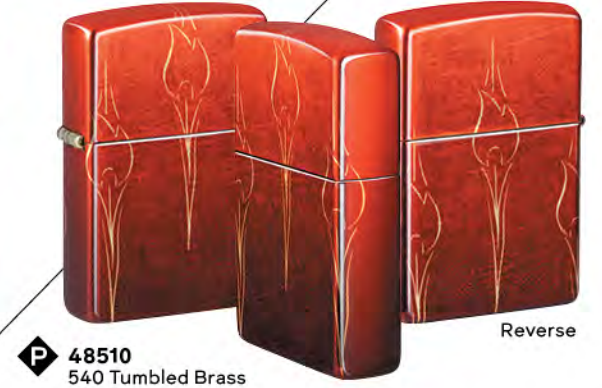

P 48510
540 Tumbled Brass
540 Fusion
$79.95

Reverse