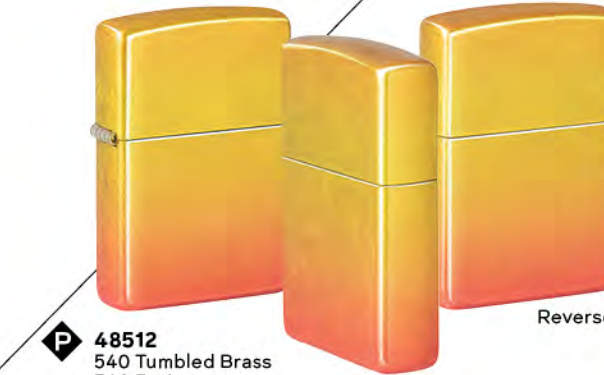

48512
540 Tumbled Brass
540 Fusion
$74.95

Reverse