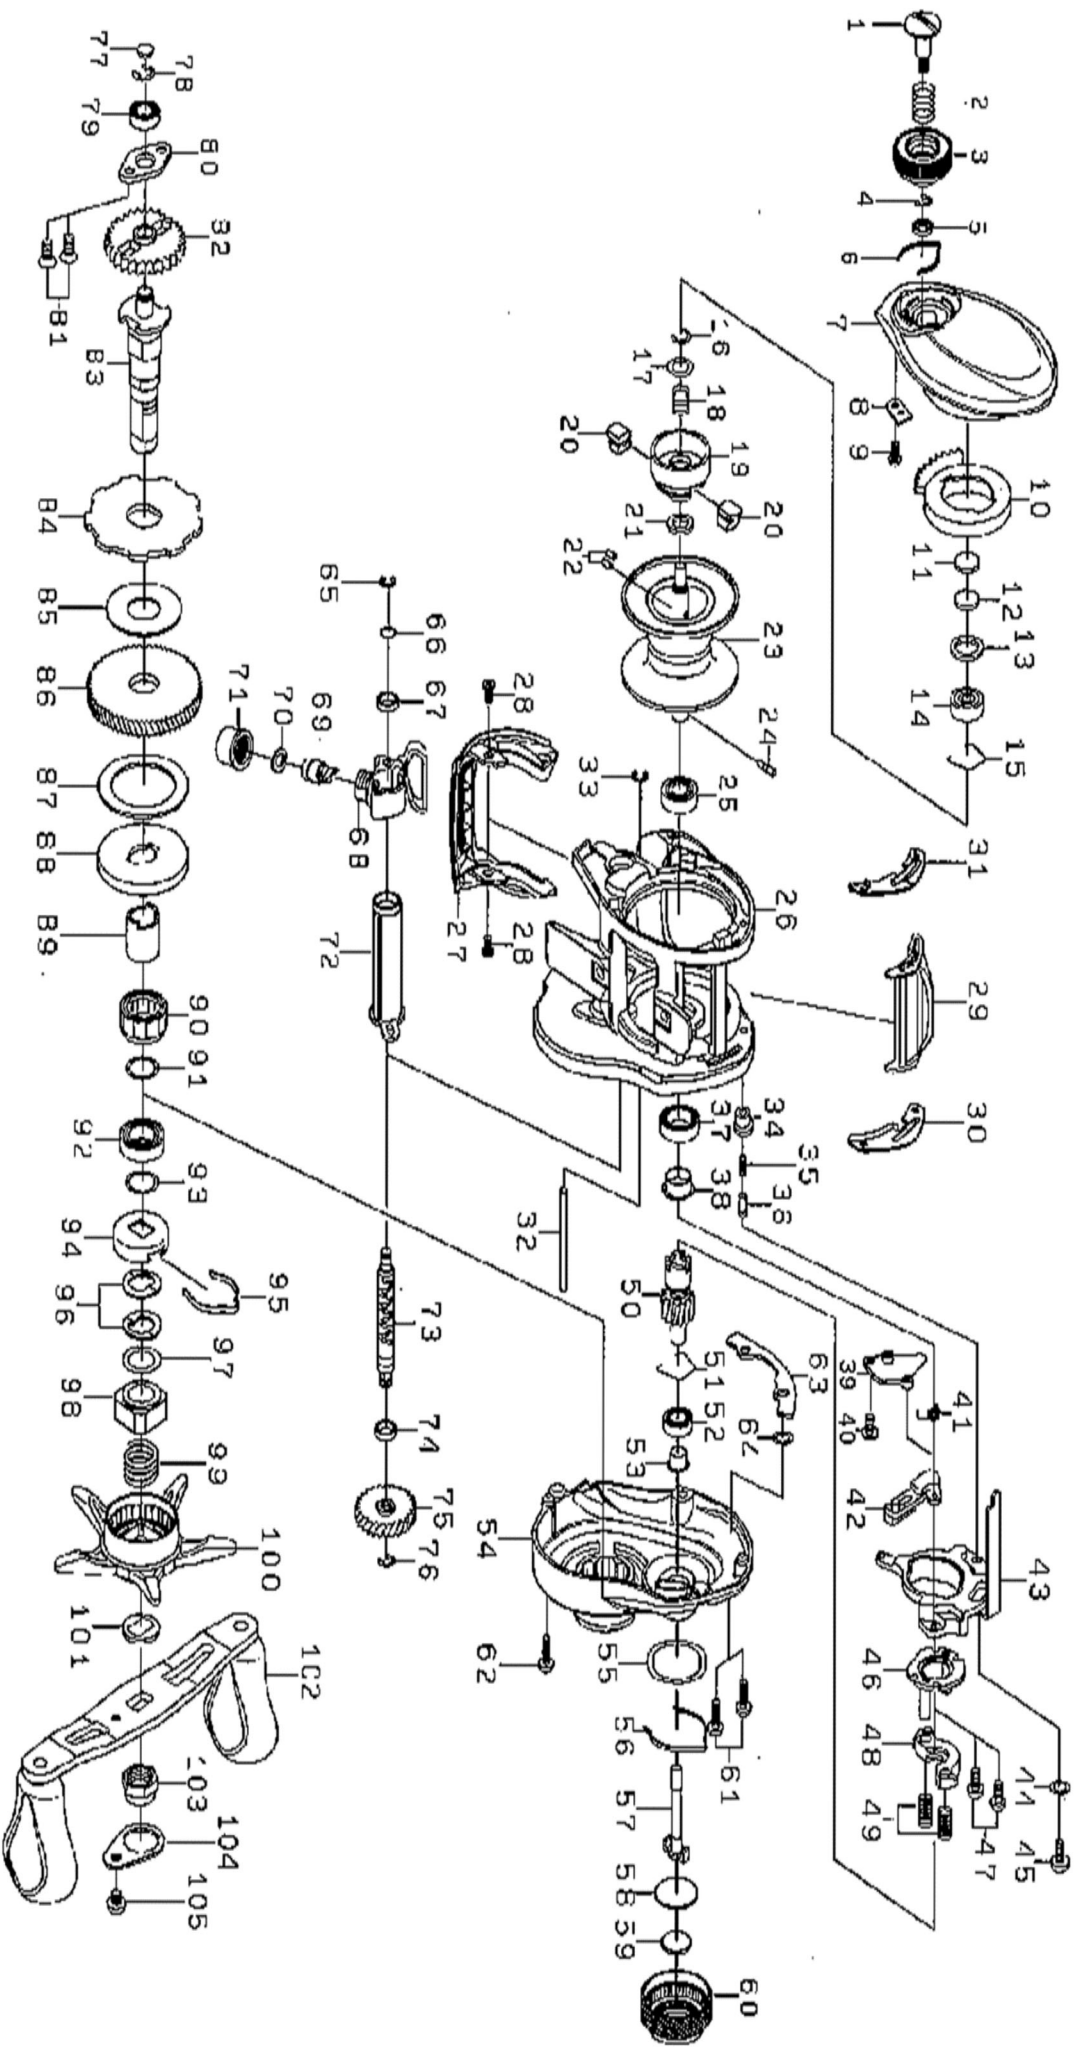

ZILLION TWS 100HS

Please quote by part number, not key number when ordering
spares@daiwaaustralia.com.au PH: 02 8644 8644

ZILLION TWS 100HS

Key No.	Part Number	Description	Key No.	Part Number	Description
1	6H930401	SCREW(A)	58	6H161001	SPACER(F)
2	6E167101	SPRING(A)	59	6B175503	SPACER(G)
3	6H930219	BRAKE DIAL	60	6H281201	CAST CONTROL CAP
4	6B339801	BRAKE DIAL RETAINER(A)	61	6G040822	RIGHT SIDE PLATE SCREW(A)
5	6F637701	BRAKE DIAL WASHER	62	6G040821	RIGHT SIDE PLATE SCREW(B)
6	6H663401	BRAKE CLICK SPRING	63	6J044502	PLATE(B)
7	6J141101	LEFT SIDE PLATE	64	6H770601	"O"RING(B)
8	6H915501	BRAKE DIAL RETAINER(B)	65	63205901	RETAINER(B)
9	6G939301	SCREW(B)	66	6B411700	WASHER(B)
10	6J045701	MAGNET HOLDER	67	6G720001	WORM SHAFT SPACER (A)
11	63757400	SPACER(A)	68	6J176601	T-LEVEL WIND
12	63757411	SPACER(B)	69	61214212	LINE GUIDE PAWL
13	6G185101	SPACER(C)	70	63731300	WASHER(C)
14	6G511506	BALL BEARING(A)	71	6F402801	LINE GUIDE NUT
15	6F032201	BEARING RETAINER(A)	72	6H910801	LEVEL WIND GUARD
16-25	6Z022042	SPOOL ASSEMBLY	73	6H911702	WORM SHAFT
26	6J044603	FRAME	74	6G469005	BALL BEARING(D)
27	6J045201	FRONT PLATE	75	6H910501	WORM GEAR
28	6H455402	SCREW(C)	76	6B339801	RETAINER(C)
29	6J101601	CLUTCH LEVER	77	6G099800	WASHER(D)
30	6H915601	SPACER(D)	78	63208002	RETAINER(D)
31	6H915701	SPACER(E)	79	6B358605	BALL BEARING(E)
32	6H912101	STABILIZER BAR	80	6H928901	PLATE(C)
33	6H704101	RETAINER(A)	81	6E134509	SCREW(F)
34	6H910601	COLLAR	82	6H912701	DRIVE SHAFT GEAR
35	6H928801	SPRING(B)	83	6H911601	DRIVE SHAFT
36	6J055201	PIN	84	6H929401	CLUTCH WHEEL
37	6B861704	BALL BEARING(B)	85	6J085101	DRIVE SHAFT WASHER (A)
38	6H266601	BALL BEARING COLLAR(B)	86	6Z021819	PINION GEAR+DRIVE GEAR
39	6H912301	PLATE(A)	87	6H452601	DRIVE SHAFT WASHER (B)
40	6H294101	SCREW(D)	88	6H913201	KEY WASHER
41	6H450001	CLUTCH CAM SPRING	89	6G545001	GEAR SHAFT COLLAR
42	6H450101	CLUTCH TRIP LEVER	90	6G819801	ROLLER CLUTCH
43	6H928701	CLUTCH CAM	91	6B553801	WASHER(E)
44	6H159201	WASHER(A)	92	6B861704	BALL BEARING(F)
45	63522501	SCREW(E)	93	6B553802	WASHER(F)
46	6H659101	CLUTCH CAM PLATE	94	6F028203	CLICK LEAF SPRING HOLDER
47	6B032904	CLUTCH CAM SCREW	95	6F032401	CLICK LEAF SPRING
48	6H929001	YOKE	96	61508901	DRAG SPRING WASHER
49	6J055301	YOKE SPRING	97	6H929501	WASHER(G)
50	6Z021819	PINION GEAR+DRIVE GEAR	98	6J141001	NUT
51	6B421601	BEARING RETAINER(B)	99	6J011901	SPRING(C)
52	6B358605	BALL BEARING(C)	100	6J140001	STAR DRAG
53	6H159501	BALL BEARING COLLAR(A)	101	6F576601	HANDLE COLLAR
54	6J142701	RIGHT SIDE PLATE	102	6J142801	HANDLE ASSEMBLY
55	6H157002	"O"RING(A)	103	6G793316	HANDLE NUT
56	6H160901	CLICK LEAF SPRING(A)	104	6H834504	HANDLE PLATE
57	6H159601	PINION SHAFT	105	63538301	HANDLE SCREW