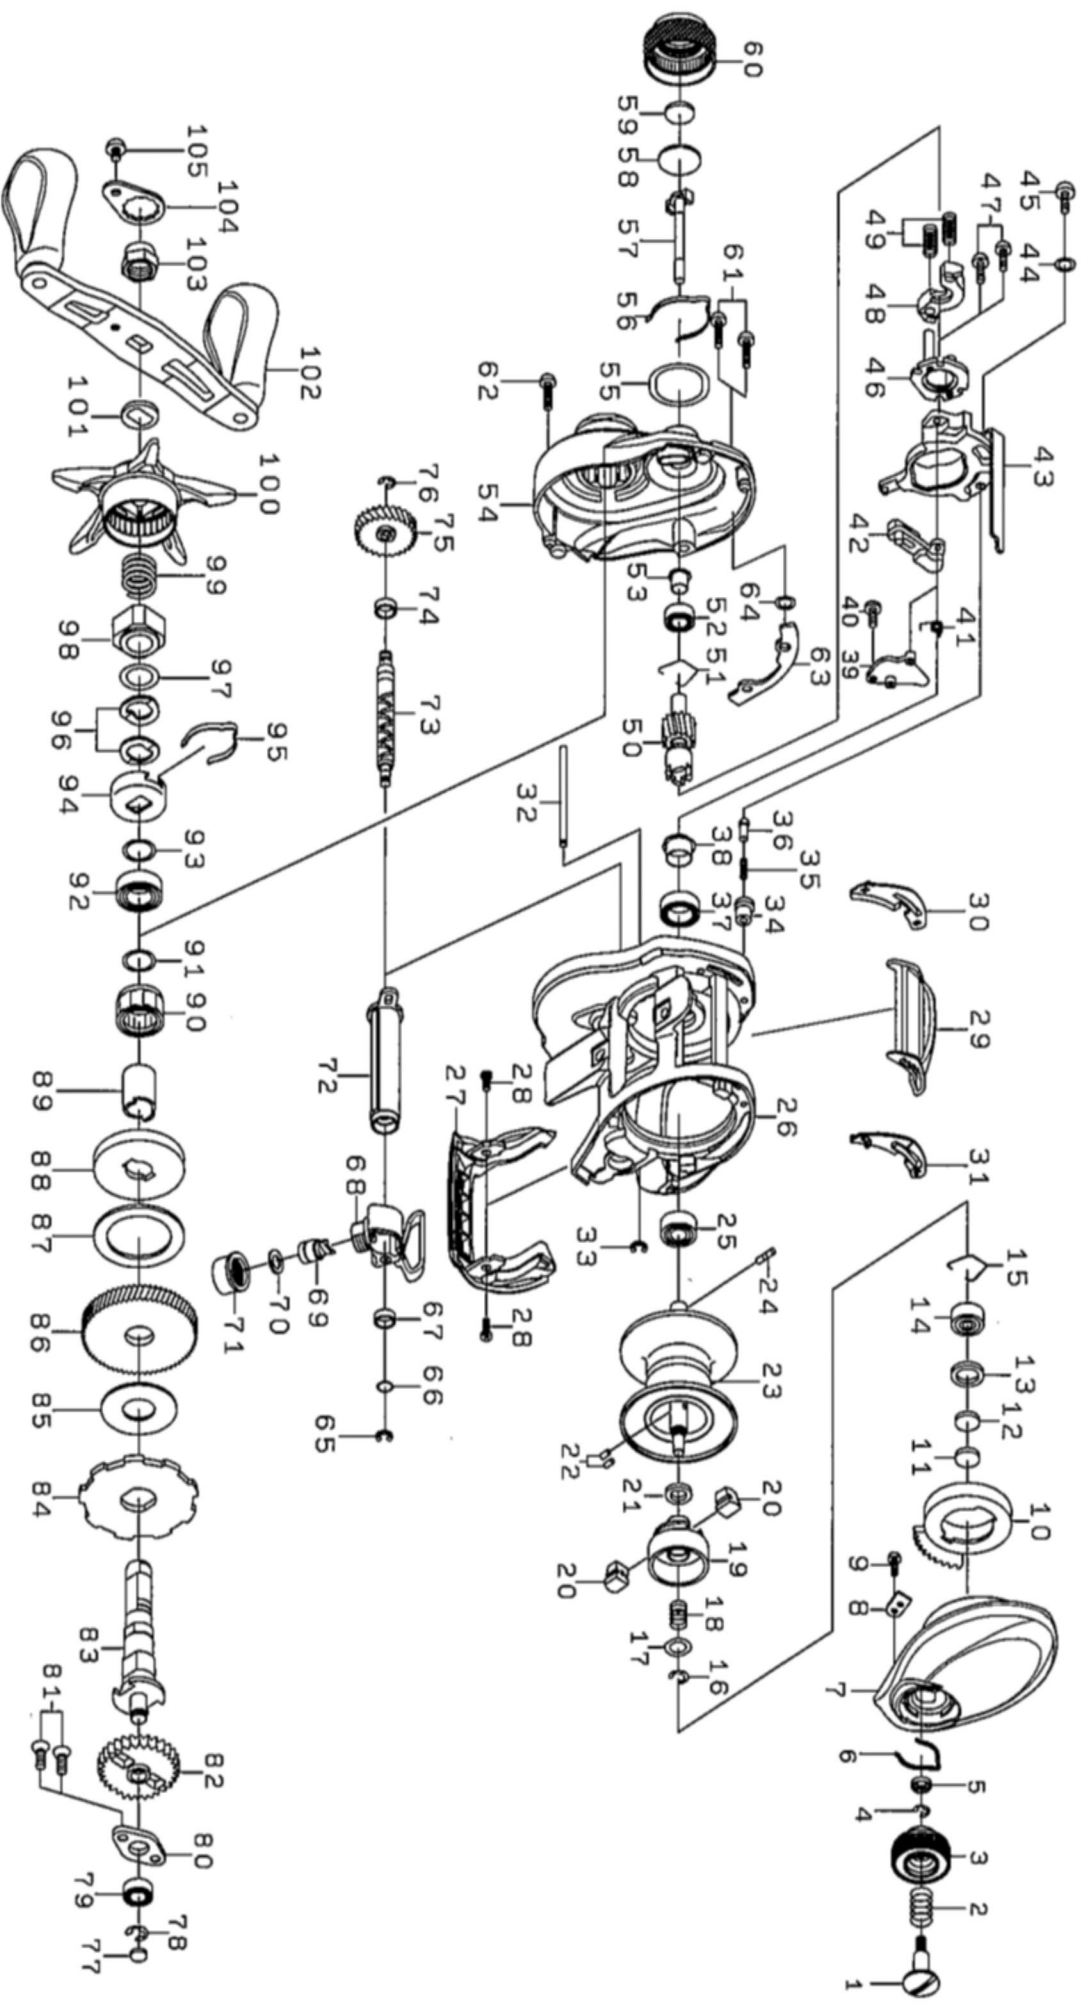

ZILLION TWS 100HL

Please quote by part number, not key number when ordering
spares@daiwaaustralia.com.au PH: 02 8644 8644

ZILLION TWS 100HL

Key No.	Part Number	Description	Key No.	Part Number	Description
1	6H930401	SCREW(A)	58	6H161001	SPACER(F)
2	6E167101	SPRING(A)	59	6B175503	SPACER(G)
3	6H930222	BRAKE DIAL	60	6H281201	CAST CONTROL CAP
4	6B339801	BRAKE DIAL RETAINER(A)	61	6G040822	LEFT SIDE PLATE SCREW(A)
5	6F637701	BRAKE DIAL WASHER	62	6G040821	LEFT SIDE PLATE SCREW(B)
6	6H663401	BRAKE CLICK SPRING	63	6J044503	PLATE(B)
7	6J141201	RIGHT SIDE PLATE	64	6H770601	"O"RING(B)
8	6H915501	BRAKE DIAL RETAINER(B)	65	63205901	RETAINER(B)
9	6G939301	SCREW(B)	66	6B411700	WASHER(B)
10	6J045701	MAGNET HOLDER	67	6G720001	WORM SHAFT SPACER (A)
11	63757400	SPACER(A)	68	6J176601	T-LEVEL WIND
12	63757411	SPACER(B)	69	61214212	LINE GUIDE PAWL
13	6G185101	SPACER(C)	70	63731300	WASHER(C)
14	6G511506	BALL BEARING(A)	71	6F402801	LINE GUIDE NUT
15	6F032201	BEARING RETAINER(A)	72	6H910801	LEVEL WIND GUARD
16-25	6Z022042	SPOOL ASSEMBLY	73	6H911702	WORM SHAFT
26	6J061603	FRAME	74	6G469005	BALL BEARING(D)
27	6J045201	FRONT PLATE	75	6H910501	WORM GEAR
28	6H455402	SCREW(C)	76	6B339801	RETAINER(C)
29	6J101601	CLUTCH LEVER	77	6G099800	WASHER(D)
30	6H915701	SPACER(D)	78	63208002	RETAINER(D)
31	6H915601	SPACER(E)	79	6B358605	BALL BEARING(E)
32	6H912101	STABILIZER BAR	80	6H928901	PLATE(C)
33	6H704101	RETAINER(A)	81	6E134509	SCREW(F)
34	6H910601	COLLAR	82	6H912701	DRIVE SHAFT GEAR
35	6H928801	SPRING(B)	83	6H911602	DRIVE SHAFT
36	6J055201	PIN	84	6H929401	CLUTCH WHEEL
37	6B861704	BALL BEARING(B)	85	6J085101	DRIVE SHAFT WASHER (A)
38	6H266601	BALL BEARING COLLAR(B)	86	6Z021831	PINION GEAR+DRIVE GEAR
39	6H944301	PLATE(A)	87	6H452601	DRIVE SHAFT WASHER (B)
40	6H294101	SCREW(D)	88	6H913201	KEY WASHER
41	6H473301	CLUTCH CAM SPRING	89	6G545001	GEAR SHAFT COLLAR
42	6H473401	CLUTCH TRIP LEVER	90	6G819801	ROLLER CLUTCH
43	6H944001	CLUTCH CAM	91	6B553801	WASHER(E)
44	6H159201	WASHER(A)	92	6B861704	BALL BEARING(F)
45	63522501	SCREW(E)	93	6B553802	WASHER(F)
46	6H659101	CLUTCH CAM PLATE	94	6F028203	CLICK LEAF SPRING HOLDER
47	6B032904	CLUTCH CAM SCREW	95	6F032401	CLICK LEAF SPRING
48	6H944401	YOKE	96	61508901	DRAG SPRING WASHER
49	6J055301	YOKE SPRING	97	6H929501	WASHER(G)
50	6Z021831	PINION GEAR+DRIVE GEAR	98	6J141002	NUT
51	6B421601	BEARING RETAINER(B)	99	6J011901	SPRING(C)
52	6B358605	BALL BEARING(C)	100	6J140001	STAR DRAG
53	6H159501	BALL BEARING COLLAR(A)	101	6F576601	HANDLE COLLAR
54	6J143401	LEFT SIDE PLATE	102	6J142801	HANDLE ASSEMBLY
55	6H157002	"O"RING(A)	103	6G793317	HANDLE NUT
56	6H160901	CLICK LEAF SPRING(A)	104	6H834505	HANDLE PLATE
57	6H159601	PINION SHAFT	105	63538301	HANDLE SCREW