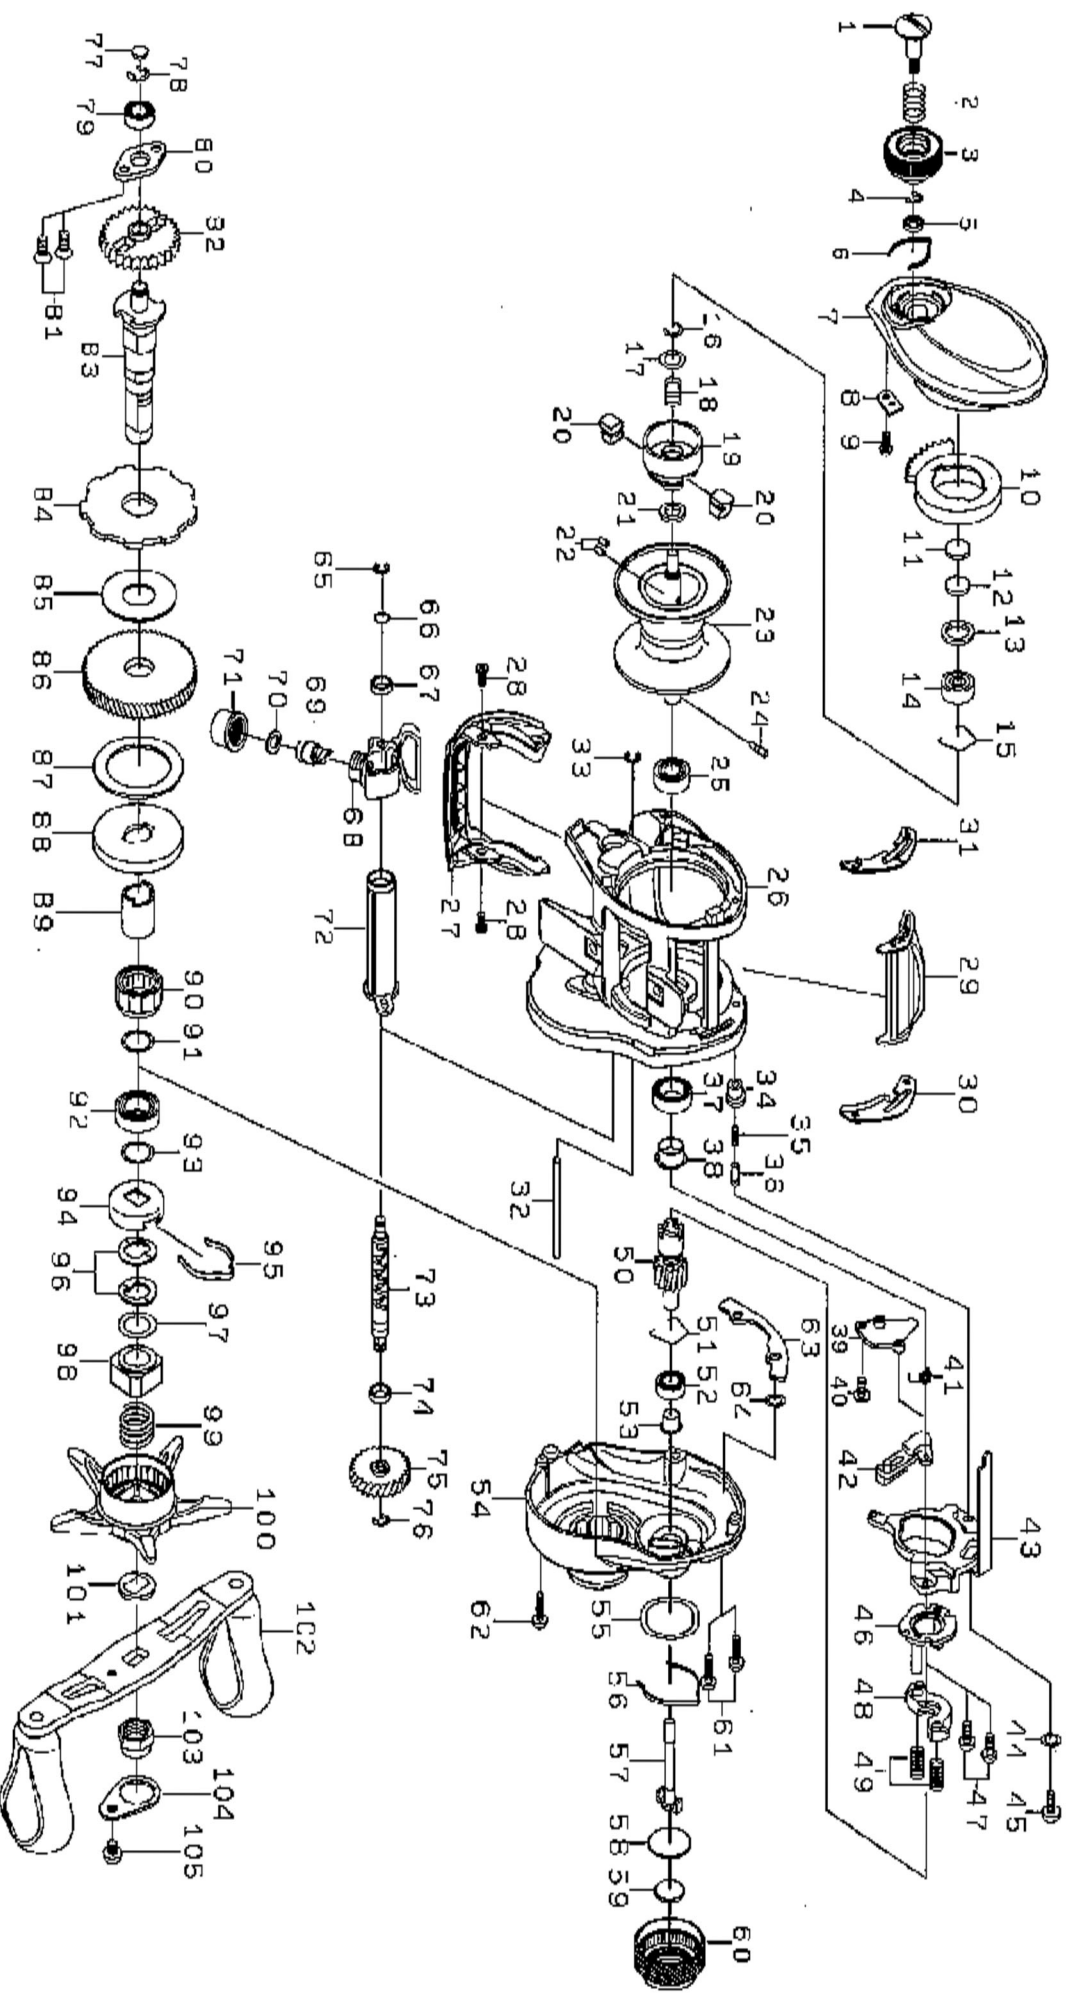

ZILLION TWS 100H

Please quote by part number, not key number when ordering
spares@daiwaaustralia.com.au PH: 02 8644 8644

Please quote by part number, not key number when ordering
spares@daiwaaustralia.com.au PH: 02 8644 8644

ZILLION TWS 100H

Key No.	Part Number	Description	Key No.	Part Number	Description
1	6H930401	SCREW(A)	58	6H161001	SPACER(F)
2	6E167101	SPRING(A)	59	6B175503	SPACER(G)
3	6H930221	BRAKE DIAL	60	6H281201	CAST CONTROL CAP
4	6B339801	BRAKE DIAL RETAINER(A)	61	6G040822	RIGHT SIDE PLATE SCREW(A)
5	6F637701	BRAKE DIAL WASHER	62	6G040821	RIGHT SIDE PLATE SCREW(B)
6	6H663401	BRAKE CLICK SPRING	63	6J044503	PLATE(B)
7	6J141101	LEFT SIDE PLATE	64	6H770601	"O"RING(B)
8	6H915501	BRAKE DIAL RETAINER(B)	65	63205901	RETAINER(B)
9	6G939301	SCREW(B)	66	6B411700	WASHER(B)
10	6J045701	MAGNET HOLDER	67	6G720001	WORM SHAFT SPACER (A)
11	63757400	SPACER(A)	68	6J176601	T-LEVEL WIND
12	63757411	SPACER(B)	69	61214212	LINE GUIDE PAWL
13	6G185101	SPACER(C)	70	63731300	WASHER(C)
14	6G511506	BALL BEARING(A)	71	6F402801	LINE GUIDE NUT
15	6F032201	BEARING RETAINER(A)	72	6H910801	LEVEL WIND GUARD
16-25	6Z022042	SPOOL ASSEMBLY	73	6H911702	WORM SHAFT
26	6J044603	FRAME	74	6G469005	BALL BEARING(D)
27	6J045201	FRONT PLATE	75	6H910501	WORM GEAR
28	6H455402	SCREW(C)	76	6B339801	RETAINER(C)
29	6J101601	CLUTCH LEVER	77	6G099800	WASHER(D)
30	6H915601	SPACER(D)	78	63208002	RETAINER(D)
31	6H915701	SPACER(E)	79	6B358605	BALL BEARING(E)
32	6H912101	STABILIZER BAR	80	6H928901	PLATE(C)
33	6H704101	RETAINER(A)	81	6E134509	SCREW(F)
34	6H910601	COLLAR	82	6H912701	DRIVE SHAFT GEAR
35	6H928801	SPRING(B)	83	6H911601	DRIVE SHAFT
36	6J055201	PIN	84	6H929401	CLUTCH WHEEL
37	6B861704	BALL BEARING(B)	85	6J085101	DRIVE SHAFT WASHER (A)
38	6H266601	BALL BEARING COLLAR(B)	86	6Z021822	PINION GEAR+DRIVE GEAR
39	6H912301	PLATE(A)	87	6H452601	DRIVE SHAFT WASHER (B)
40	6H294101	SCREW(D)	88	6H913201	KEY WASHER
41	6H450001	CLUTCH CAM SPRING	89	6G545001	GEAR SHAFT COLLAR
42	6H450101	CLUTCH TRIP LEVER	90	6G819801	ROLLER CLUTCH
43	6H928701	CLUTCH CAM	91	6B553801	WASHER(E)
44	6H159201	WASHER(A)	92	6B861704	BALL BEARING(F)
45	63522501	SCREW(E)	93	6B553802	WASHER(F)
46	6H659101	CLUTCH CAM PLATE	94	6F028203	CLICK LEAF SPRING HOLDER
47	6B032904	CLUTCH CAM SCREW	95	6F032401	CLICK LEAF SPRING
48	6H929001	YOKE	96	61508901	DRAG SPRING WASHER
49	6J055301	YOKE SPRING	97	6H929501	WASHER(G)
50	6Z021822	PINION GEAR+DRIVE GEAR	98	6J141001	NUT
51	6B421601	BEARING RETAINER(B)	99	6J011901	SPRING(C)
52	6B358605	BALL BEARING(C)	100	6J140001	STAR DRAG
53	6H159501	BALL BEARING COLLAR(A)	101	6F576601	HANDLE COLLAR
54	6J143201	RIGHT SIDE PLATE	102	6J142801	HANDLE ASSEMBLY
55	6H157002	"O"RING(A)	103	6G793316	HANDLE NUT
56	6H160901	CLICK LEAF SPRING(A)	104	6H834505	HANDLE PLATE
57	6H159601	PINION SHAFT	105	63538301	HANDLE SCREW