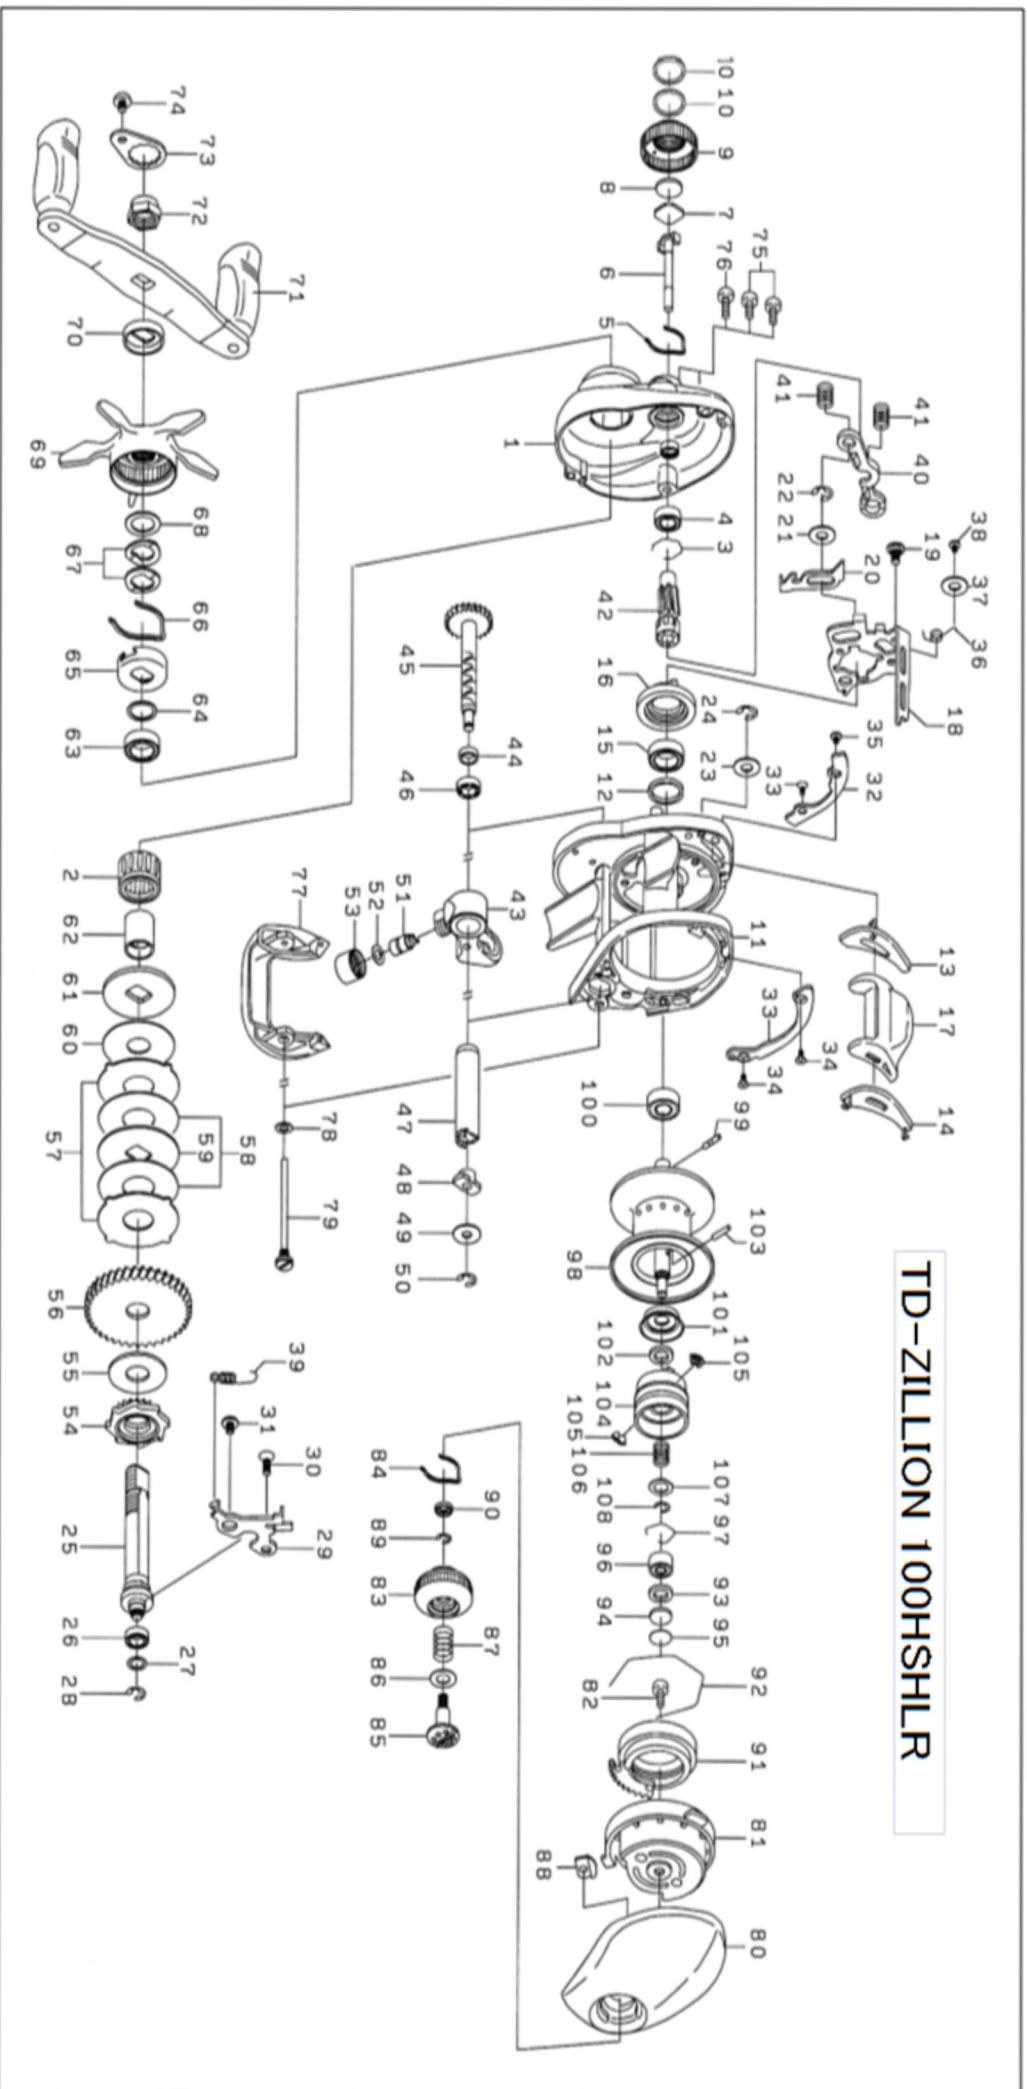

ZILLION 100HSHR

TD-ZILLION 100HSHLR

Please quote by part number, not key number when ordering
spares@daiwaaustralia.com.au PH: 02 8644 8644

ZILLION 100HSHR

Key No.	Part Number	Description	Key No.	Part Number	Description
1	6G788413	RIGHT SIDE PLATE	50	63205901	RETAINER
2	6G819801	ONEWAY CLUTCH	51	61214212	LEVEL WIND PIN
3	6B421601	RING	52	63731300	WASHER
4	6B358605	BALL BEARING	53	63424807	NUT
5	6G894401	LEAF SPRING	54	6G790901	RATCHET AS
6	6F744101	SHAFT	55	6G863501	WASHER
7	6B175401	WASHER	56	6H206701	DRIVE GEAR
8	6B175503	WASHER	57	6G791301	WASHER
9	6H145902	NUT	58	6G791402	WASHER
10	6G162402	O-RING	59	6F904902	WASHER
11	6H026404	FRAME AS	60	6H118401	WASHER
12	6F834701	COLLAR	61	6G358501	WASHER
13	6G009302	PLATE(R)	62	6G011401	COLLAR
14	6G009402	PLATE(L)	63	6B861702	BALL BEARING
15	6G431004	BALL BEARING	64	6B553801	WASHER
16	6F793501	CLUTCH CAM	65	6F028201	CAP
17	6G009501	CLUTCH BAR	66	6F032401	LEAF SPRING
18	6G790001	PLATE	67	61508901	SPRING WASHER
19	6G009701	SCREW	68	6G694201	WASHER
20	6G790101	KICK LEVER	69	6H238603	STAR DRAG
21	63716906	WASHER	70	6F850402	COLLAR
22	63201402	RETAINER	71	6H475101	HANDLE ASSEMBLY
23	6G850701	WASHER	72	6G793301	NUT
24	63205901	RETAINER	73	60403209	PLATE
25	6G790201	GEAR SHAFT	74	63538301	TRUSS SCREW
26	6G466206	BALL BEARING	75	6G040805	SCREW
27	6G755201	WASHER	76	6G040801	SCREW
28	63205901	RETAINER	77	6G011601	FRONT COVER
29	6G790301	PLATE	78	6G684801	WASHER
30	6E134503	SCREW	79	6G011702	SCREW
31	6G850401	SCREW	80	6G011826	SIDE PLATE(L)
32	6G794109	PLATE	81	6G011902	SET PLATE AS
33	6G795709	PLATE	82	63510906	SCREW
34	6G318503	SCREW	83	6F577802	DIAL
35	6G611501	SCREW	84	6F051701	LEAF SPRING
36	6G790401	SPRING	85	6G793501	SCREW
37	6F440201	WASHER	86	6G793607	WASHER (F)
38	6F505701	SCREW	87	6E167101	SPRING
39	6G790501	SPRING	88	6F613401	PLATE
40	6F794801	CLUCH PLATE	89	6B339801	RETAINER
41	6G850301	SPRING	90	6F637701	COLLAR
42	6H206601	PINION	91	6F717702	MAG HOLDER
43	6G410301	LEVEL WIND AS	92	6B543201	RING
44	6G010701	COLLAR	93	6F574303	WASHER
45	6G790701	WORM SHAFT AS	94	63757411	WASHER
46	6G466206	BALL BEARING	95	63757404	WASHER
47	6F836502	PIPE	96	6G431102	BALL BEARING
48	6B715601	BUSH	97	6E219701	RING
49	6F655501	WASHER	98-108	6Z019656	SPOOL ASSEMBLY