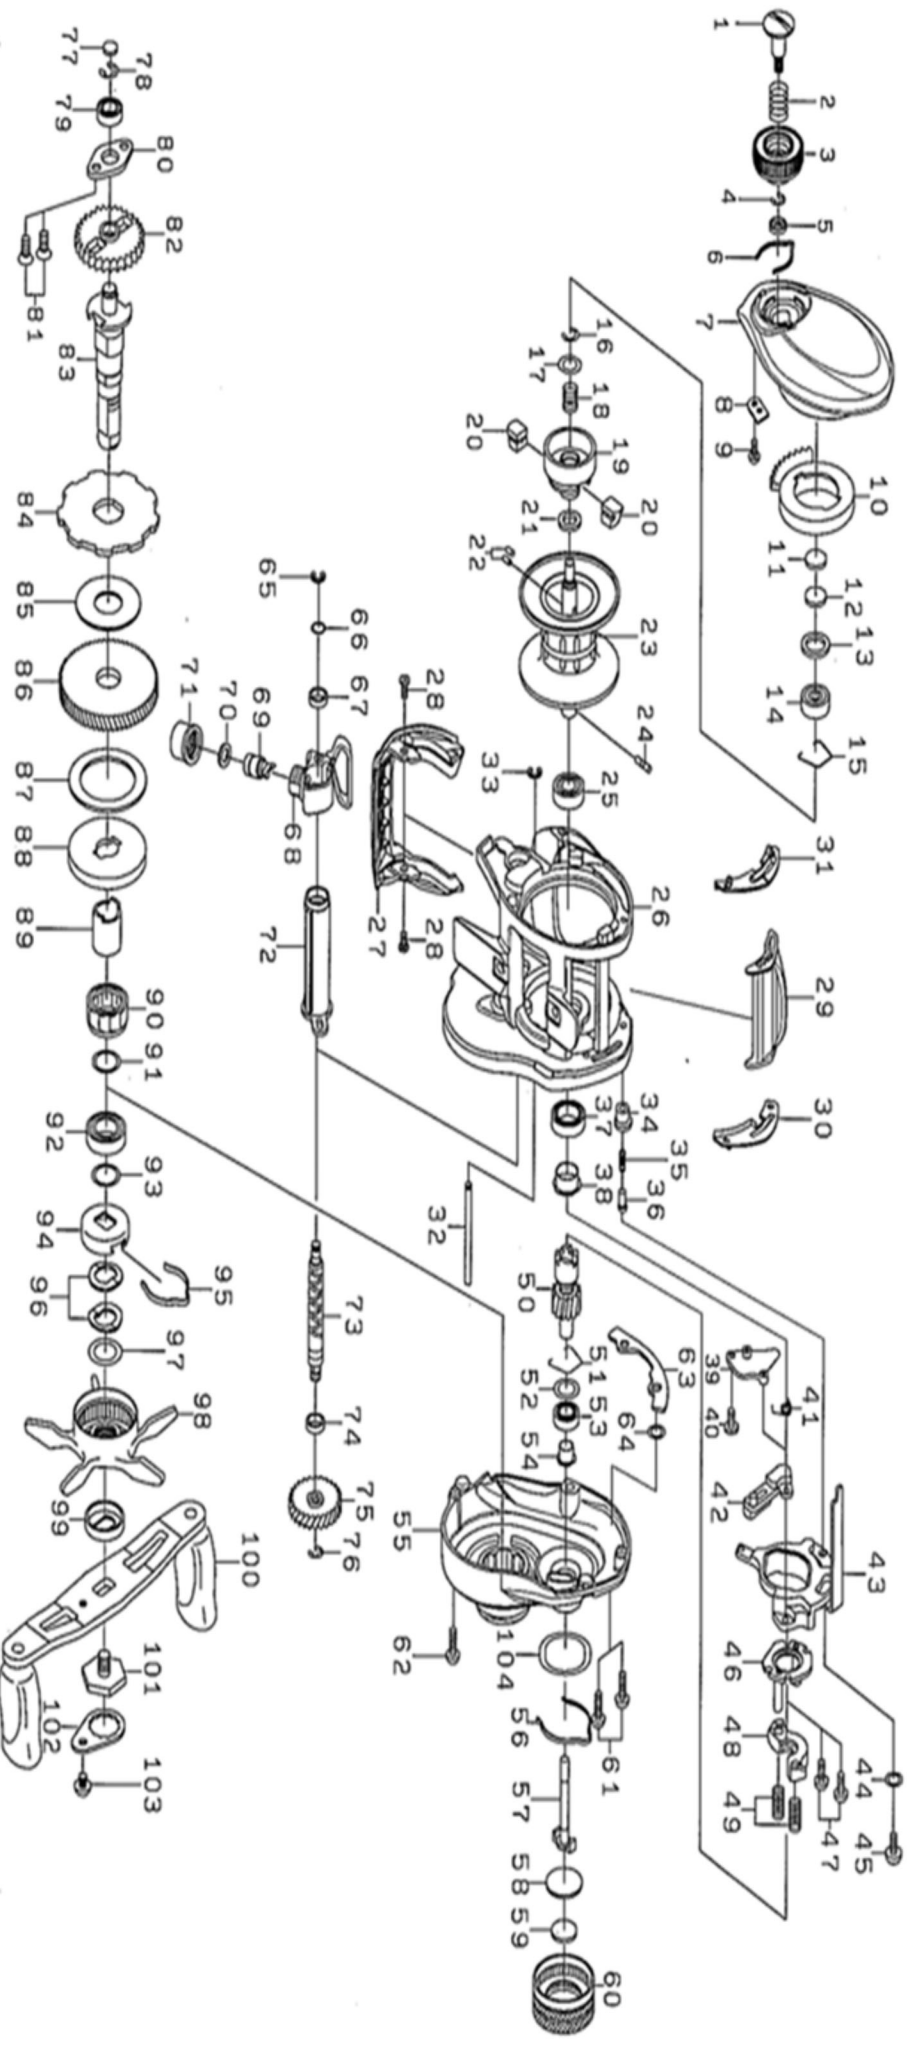

B223JJ1	ZILLION TW 1516XXH	B223LJ1	ZILLION TW 1516H
B223KJ1	ZILLION TW 1516SH	B223MJ1	ZILLION TW 1516

B223JJ1	B223KJ1	B223LJ1	B223MJ1