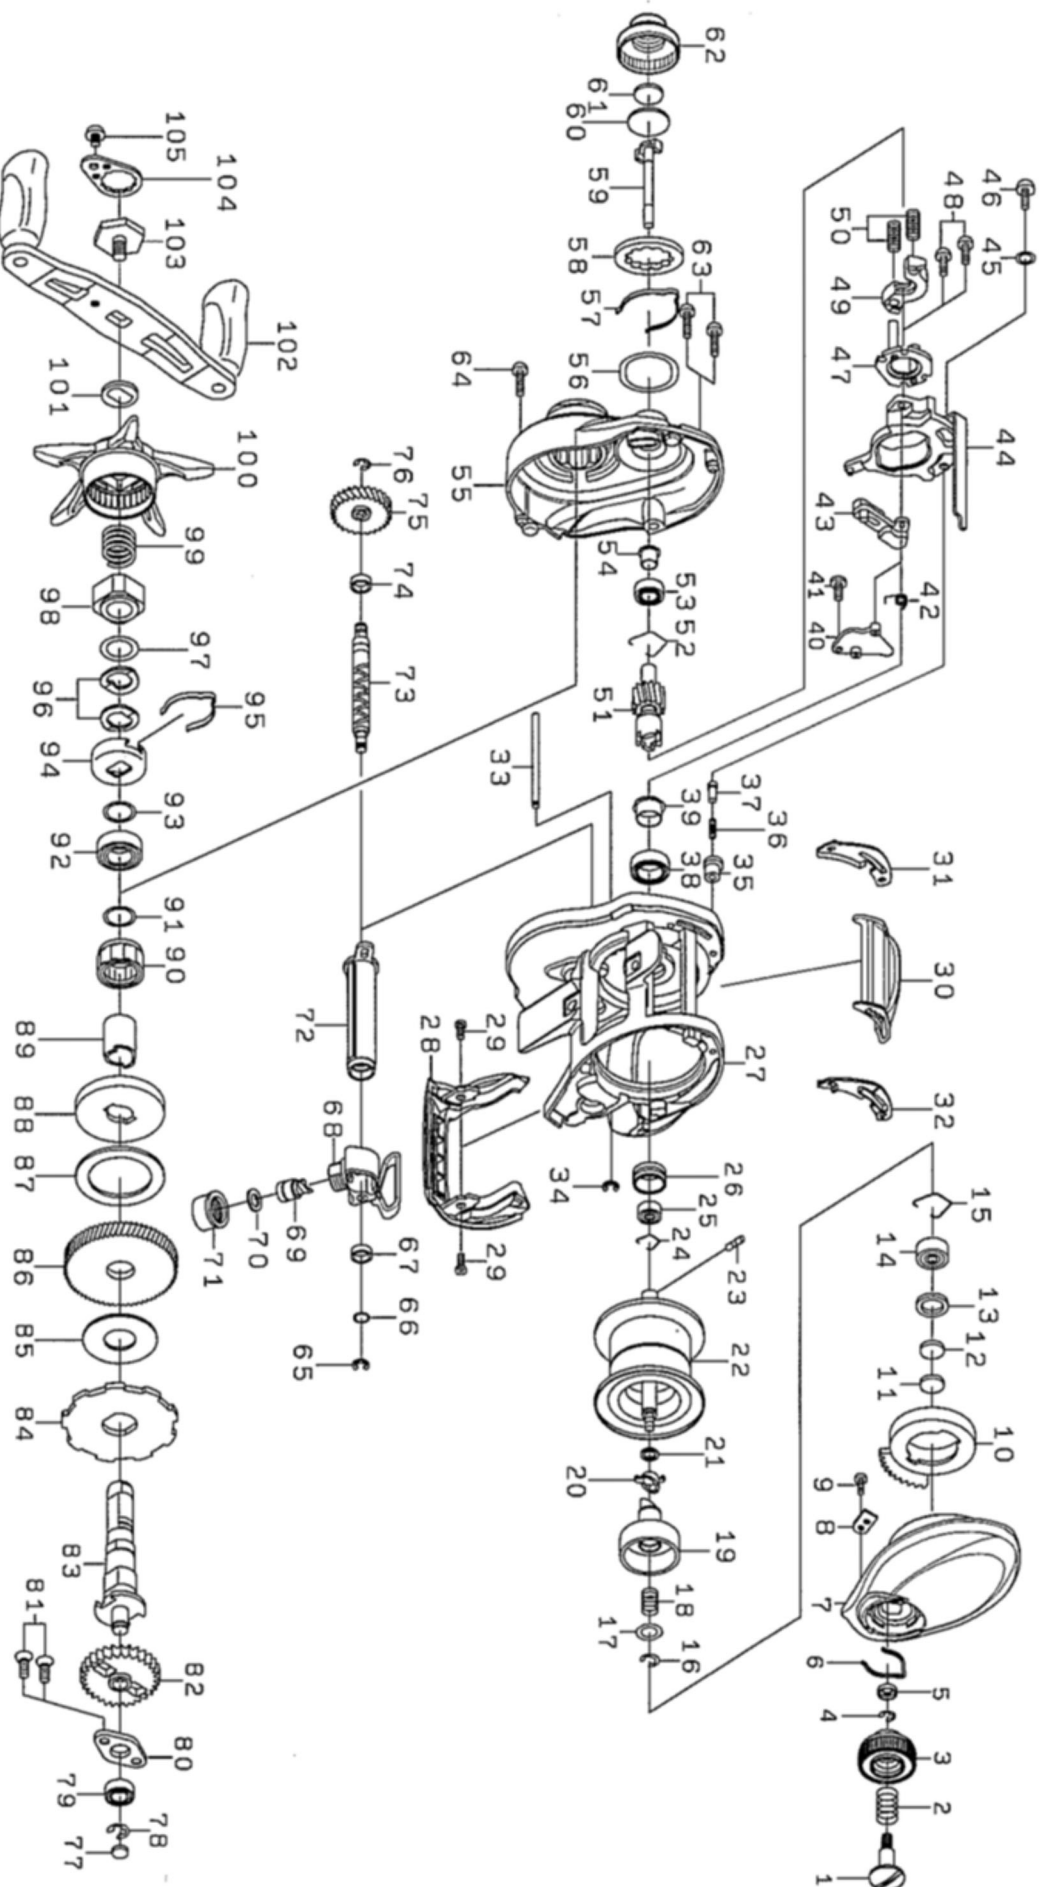

Please quote by part number, not key number when ordering
spares@daiwaaustralia.com.au PH: 02 8644 8644
ZILLION SV TW 1016SV-SHL

ZILLION SV TW 1016SV-SH / SV TW 1016SV / SV TW 1016SV-H / SV TW 1016SV-SHL / SV TW 1016SV-L / SV TW 1016SV-HL

Please quote by part number, not key number when ordering
spares@daiwaaustralia.com.au PH: 02 8644 8644
ZILLION SV TW 1016SV-SHL

Key No.	Part Number	Description	Key No.	Part Number	Description	Key No.	Part Number	Description
1	6H930401	BRAKE DIAL SC	36	6H928801	CLUTCH CAM PLATE PIN SP	71	6F402801	PAWL HOLDER NUT
2	6E167101	BRAKE DIAL SP	37	6I055201	CLUTCH CAM PLATE PIN	72	6I247601	WORM SHIELD
3	6H930210	BRAKE DIAL	38	6G431002	CLUTCH CAM BALL BEARING	73	6I243601	WORM SHAFT
4	6B339801	BRAKE DIAL RETAINER(A)	39	6H266601	CLUTCH CAM BEARING COLLAR	74	6G720001	WORM SHAFT COLLAR
5	6F637701	BRAKE DIAL COLLAR	40	6I247401	KICK LEVER PLATE(A)	75	6H910501	WORM SHAFT GEAR
6	6H663401	BRAKE DIAL LEAF SP	41	6H294101	KICK LEVER PLATE SC	76	6B339801	WORM SHAFT GEAR RETAINER
7	6I247701	RS PLATE	42	6I247501	KICK LEVER PLATE SP	77	6G099800	GEAR SHAFT WASHER
8	6H915501	BRAKE DIAL RETAINER(B)	43	6I221501	KICK LEVER	78	63208002	GEAR SHAFT RETAINER
9	6G939301	BRAKE DIAL RETAINER(B) SC	44	6I247201	CLUTCH CAM PLATE	79	6B358605	GEAR SHAFT BALL BEARING
10	6I244401	MAG HOLDER	45	6H159201	CLUTCH CAM PLATE SC WASHER	80	6H156501	GEAR SHAFT PLATE
11	63757400	RS BEARING WASHER(A)	46	63522501	CLUTCH CAM PLATE SC	81	6E134509	GEAR SHAFT PLATE SC
12	63757411	RS BEARING WASHER(B)	47	6H659101	KICK LEVER PLATE (B)	82	6H912701	WORM GEAR
13	6G185101	RS BEARING WASHER(C)	48	6B032904	KICK LEVER PLATE (B) SC	83	6I243102	GEAR SHAFT
14	6G511506	RS BALL BEARING	49	6H944401	CLUTCH PLATE	84	6H929401	RATCHET
15	6F032201	RS BALL BEARING	50	6I055301	CLUTCH SP	85	6I085101	DRIVE GEAR WASHER
16	63208002	SPOOL HOLDER SP RETAINER	51	6Z021828	PINION + DRIVE GEAR UNIT	86	6Z021828	PINION + DRIVE GEAR UNT
17	6G150301	SPOOL HOLDER SP WASHER	52	6E219701	PINION RING	87	6H452602	DRAG WASHER
18	6H862301	SPOOL HOLDER SP	53	6G466205	PINION BALL BEARING	88	6H913201	DRAG DISC WASHER
19	6H950701	SPOOL HOLDER	54	6H159501	PINION BEARING COLLAR	89	6G545001	DRAG DISC COLLAR
20	6I190301	SPOOL HOLDER COLLAR	55	6I246901	LS PLATE	90	6G819801	ONEWAY CLUTCH
21	6E096501	SPOOL HOLDER WASHER	56	6I242201	MECHANICAL BRAKE O RING	91	6B553801	CLUTCH RING WASHER
22	6Z022423	SPOOL ASS (16-26)	57	6F262701	MECHANICAL BRAKE KNOB SP	92	6B861704	HANDLE BALL BEARING
23	6H358801	SPOOL PIN	58	6F625503	MECHANICAL BRAKE WASHER(A)	93	6B553802	HANDLE BEARING WASHER
24	6I149501	SPOOL BEARING RING	59	6I198801	PINION SHAFT	94	6F028203	DRAG HOLDER
25	6G511506	SPOOL BALL BEARING	60	6B175401	MECHANICAL BRAKE WASHER(B)	95	6F032401	DRAG HOLDER LEAF SP
26	6H232201	SPOOL BEARING COLLAR	61	6B175503	MECHANICAL BRAKE WASHER(C)	96	6I508901	DRAG SP WASHER
27	6I247001	FRAME	62	6I242301	MECHANICAL BRAKE KNOB	97	6H929501	STAR DRAG WASHER
28	6I244001	FRONT COVER	63	6G040814	LS PLATE SC(A)	98	6I141002	STAR DRAG NUT
29	6H842803	FRONT COVER SC	64	6G040801	LS PLATE SC(B)	99	6I011901	STAR DRAG SPRING
30	6I242901	CLUTCH LEVER	65	63205901	WORM SHAFT GEAR RETAINER	100	6I140001	STAR DRAG
31	6H915701	CLUTCH LEVER PLATE(L)	66	6B411700	WORM SHAFT WASHWE	101	6F576601	HANDLE WASHER
32	6H915601	CLUTCH LEVER PLATE(R)	67	6G720001	WORM SHAFT COLLAR	102	6I243801	HANDLE ASS
33	6I244101	O/C POST	68	6I243301	LEVEL WIND	103	6G779101	HANDLE SC
34	6H704101	O/C POST RETAINER	69	6I214212	PAWL	104	6H834504	HANDLE LOCK PLATE
35	6H910601	CLUTCH CAM PLATE PIN SP COLLAR	70	63731300	PAWL WASHER	105	63538301	HANDLE LOCK PLATE SC