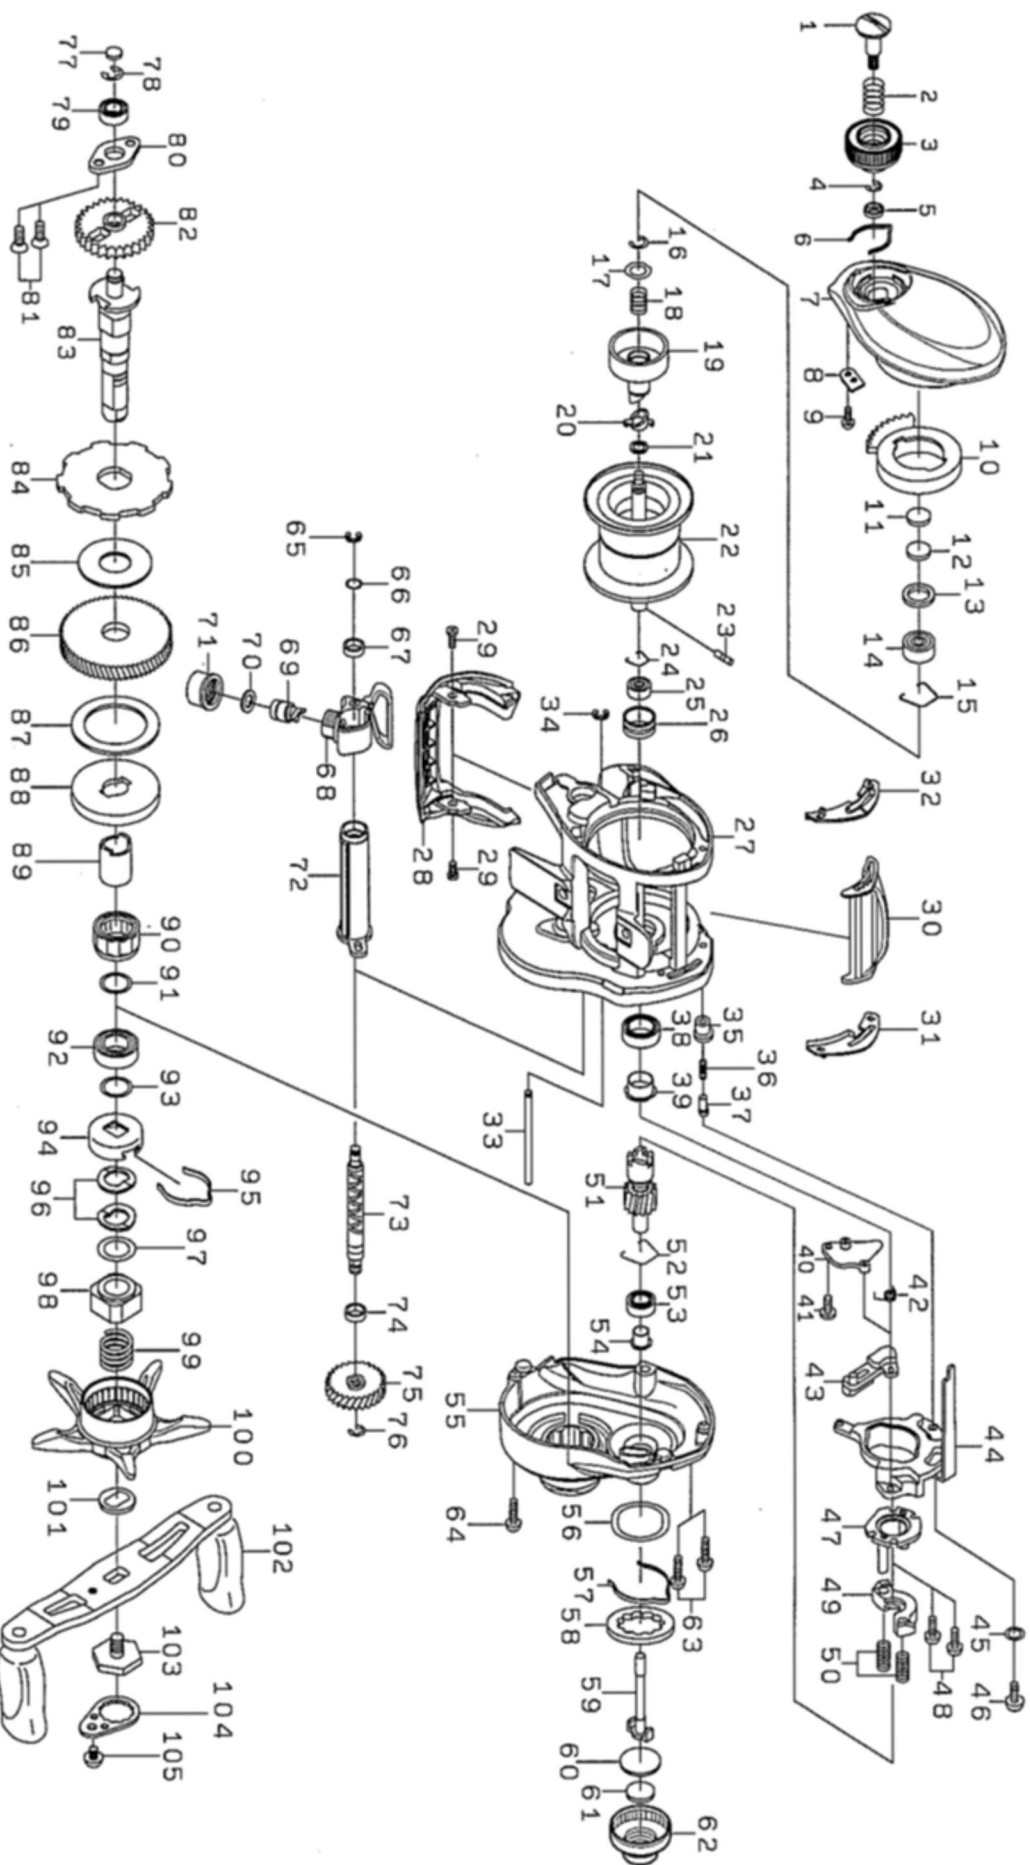

Please quote by part number, not key number when ordering
spares@daiwaaustralia.com.au PH: 02 8644 8644
ZILLION SV TW 1016SV-SH