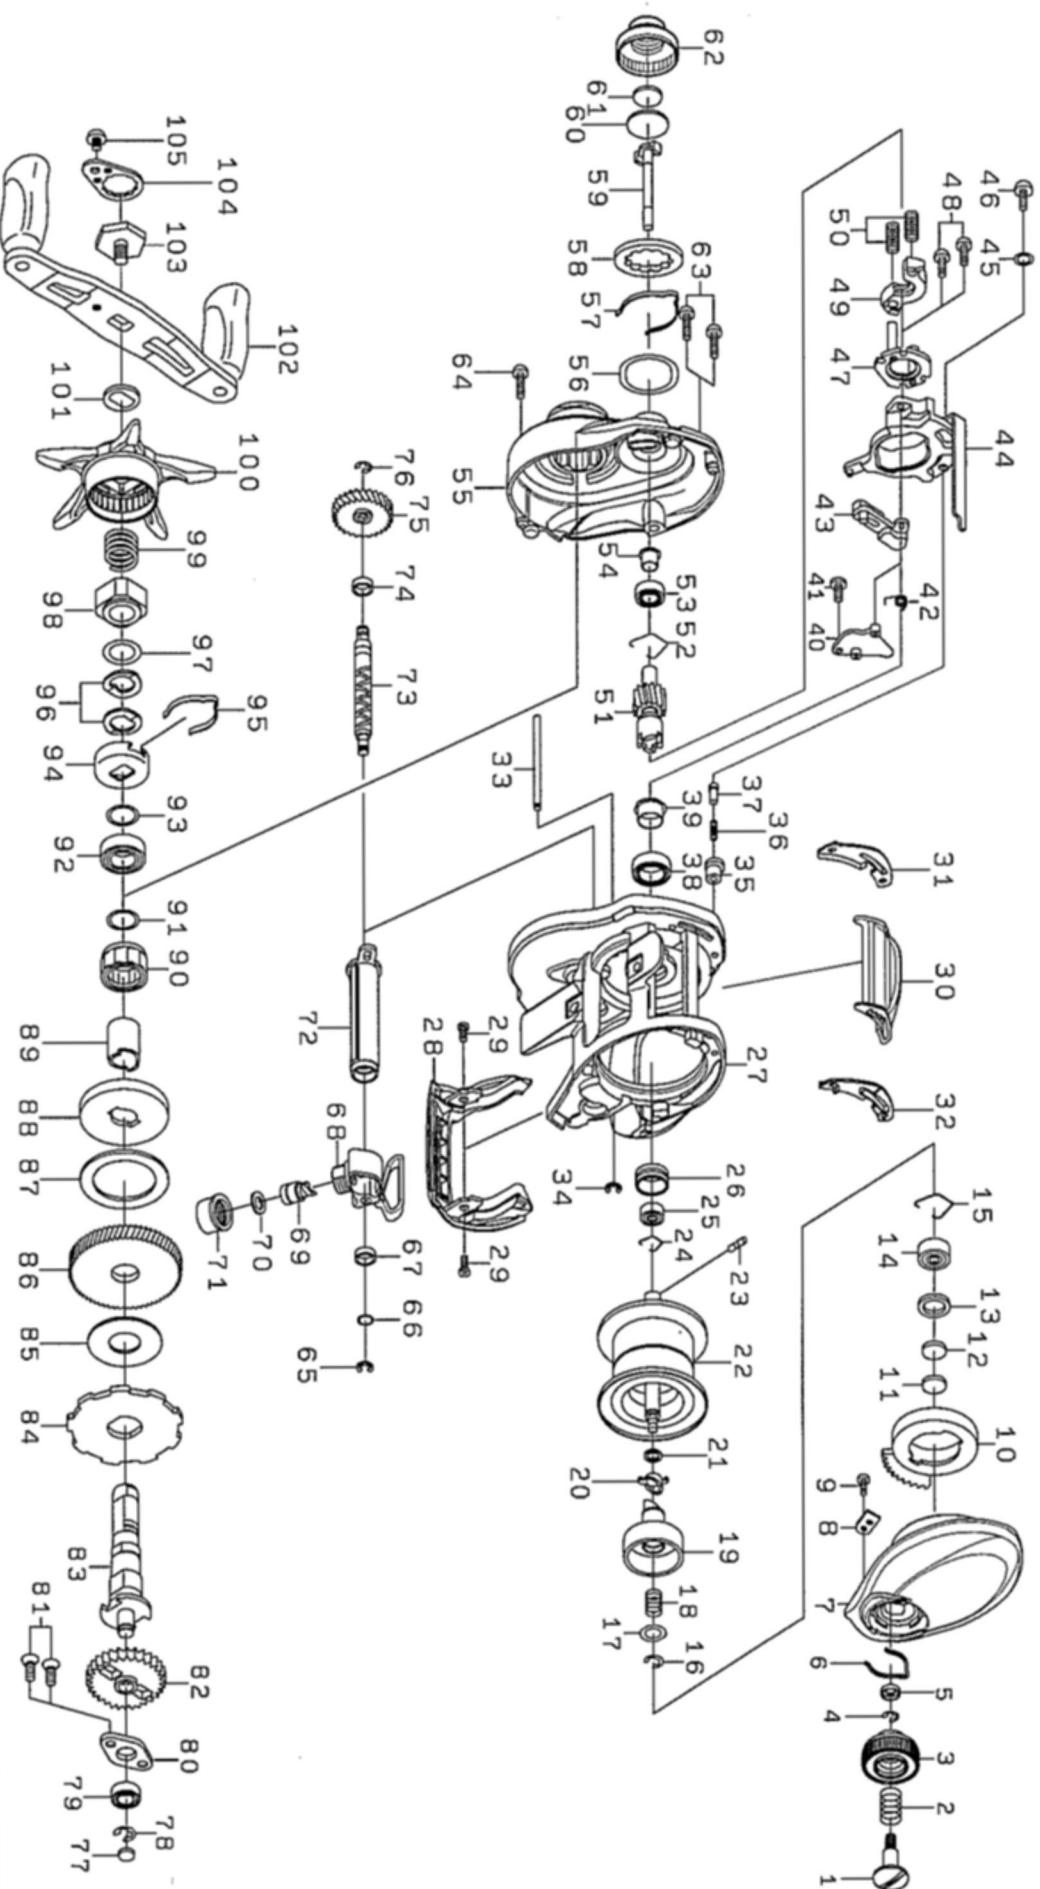

ZILLION SV TW 1016SV-SH / SV TW 1016SV / SV TW 1016SV-H / SV TW 1016SV-SHL / SV TW 1016SV-L / SV TW 1016SV-HL

Please quote by part number, not key number when ordering
spares@dalwausttralia.com.au PH: 02 8644 8644
ZILLION SV TW 1016SV-L

Key No.	Part Number	Description	Key No.	Part Number	Description	Key No.	Part Number	Description
1	6H930401	BRAKE DIAL SC	36	6H928801	CLUTCH CAM PLATE PIN SP	71	6F402801	PAWL HOLDER NUT
2	6E167101	BRAKE DIAL SP	37	6J055201	CLUTCH CAM PLATE PIN	72	6J247601	WORM SHIELD
3	6H930230	BRAKE DIAL	38	6G431002	CLUTCH CAM BALL BEARING	73	6J243601	WORM SHAFT
4	6B339801	BRAKE DIAL RETAINER(A)	39	6H266601	CLUTCH CAM BEARING COLLAR	74	6G720001	WORM SHAFT COLLAR
5	6F637701	BRAKE DIAL COLLAR	40	6J247401	KICK LEVER PLATE(A)	75	6H910501	WORM SHAFT GEAR
6	6H663401	BRAKE DIAL LEAF SP	41	6H294101	KICK LEVER PLATE SC	76	6B339801	WORM SHAFT GEAR RETAINER
7	6J247701	RS PLATE	42	6J247501	KICK LEVER PLATE SP	77	6G099800	GEAR SHAFT WASHER
8	6H915501	BRAKE DIAL RETAINER(B)	43	6J221501	KICK LEVER	78	63208002	GEAR SHAFT RETAINER
9	6G939301	BRAKE DIAL RETAINER(B) SC	44	6J247201	CLUTCH CAM PLATE	79	6B358605	GEAR SHAFT BALL BEARING
10	6J244401	MAG HOLDER	45	6H159201	CLUTCH CAM PLATE SC WASHER	80	6H156501	GEAR SHAFT PLATE
11	63757400	RS BEARING WASHER(A)	46	63522501	CLUTCH CAM PLATE SC	81	6E134509	GEAR SHAFT PLATE SC
12	63757411	RS BEARING WASHER(B)	47	6H659101	KICK LEVER PLATE (B)	82	6H912701	WORM GEAR
13	6G185101	RS BEARING WASHER(C)	48	6B032904	KICK LEVER PLATE (B) SC	83	6J243102	GEAR SHAFT
14	6G511506	RS BALL BEARING	49	6H944401	CLUTCH PLATE	84	6H929401	RATCHET
15	6F032201	RS BALL BEARING	50	6J055301	CLUTCH SP	85	6J085101	DRIVE GEAR WASHER
16	63208002	SPOOL HOLDER SP RETAINER	51	6Z021834	PINION DRIVE GEAR UNIT	86	6Z021834	PINION DRIVE GEAR UNT
17	6G150301	SPOOL HOLDER SP WASHER	52	6E219701	PINION RING	87	6H452602	DRAG WASHER
18	6H862301	SPOOL HOLDER SP	53	6G466205	PINION BALL BEARING	88	6H913201	DRAG DISC WASHER
19	6H950701	SPOOL HOLDER	54	6H159501	PINION BEARIG COLLAR	89	6G545001	DRAG DISC COLLAR
20	6J190301	SPOOL HOLDER COLLAR	55	6J306701	LS PLATE	90	6G819801	ONEWAY CLUTCH
21	6E096501	SPOOL HOLDER WASHER	56	6J242201	MECHANICAL BRAKE O RING	91	6B553801	CLUTCH RING WASHER
22	6Z022423	SPOOL ASS (16-26)	57	6F262701	MECHANICAL BRAKE KNOB SP	92	6B861704	HANDLE BALL BEARING
23	6H358801	SPOOL PIN	58	6F625503	MECHANICAL BRAKE WASHER(A)	93	6B553802	HANDLE BEARING WASHER
24	6J149501	SPOOL BEARING RING	59	6J198801	PINION SHAFT	94	6F028203	DRAG HOLDER
25	6G511506	SPOOL BALL BEARING	60	6B175401	MECHANICAL BRAKE WASHER(B)	95	6F032401	DRAG HOLDER LEAF SP
26	6H232201	SPOOL BEARING COLLAR	61	6B175503	MECHANICAL BRAKE WASHER(C)	96	6I508901	DRAG SP WASHER
27	6J247001	FRAME	62	6J242302	MECHANICAL BRAKE KNOB	97	6H929501	STAR DRAG WASHER
28	6J244001	FRONT COVER	63	6G040814	LS PLATE SC(A)	98	6J141002	STAR DRAG NUT
29	6H842803	FRONT COVER SC	64	6G040801	LS PLATE SC(B)	99	6J011901	STAR DRAG SPRING
30	6J242901	CLUTCH LEVER	65	63205901	WORM SHAFT GEAR RETAINER	100	6J140001	STAR DRAG
31	6H915701	CLUTCH LEVER PLATE(L)	66	6B411700	WORM SHAFT WASHWE	101	6F576601	HANDLE WASHER
32	6H915601	CLUTCH LEVER PLATE(R)	67	6G720001	WORM SHAFT COLLAR	102	6J243801	HANDLE ASS
33	6J244101	O/C POST	68	6J243301	LEVEL WIND	103	6G779101	HANDLE SC
34	6H704101	O/C POST RETAINER	69	6I214212	PAWL	104	6H834502	HANDLE LOCK PLATE
35	6H910601	CLUTCH CAM PLATE PIN SP COLLAR	70	63731300	PAWL WASHER	105	63538301	HANDLE LOCK PLATE SC